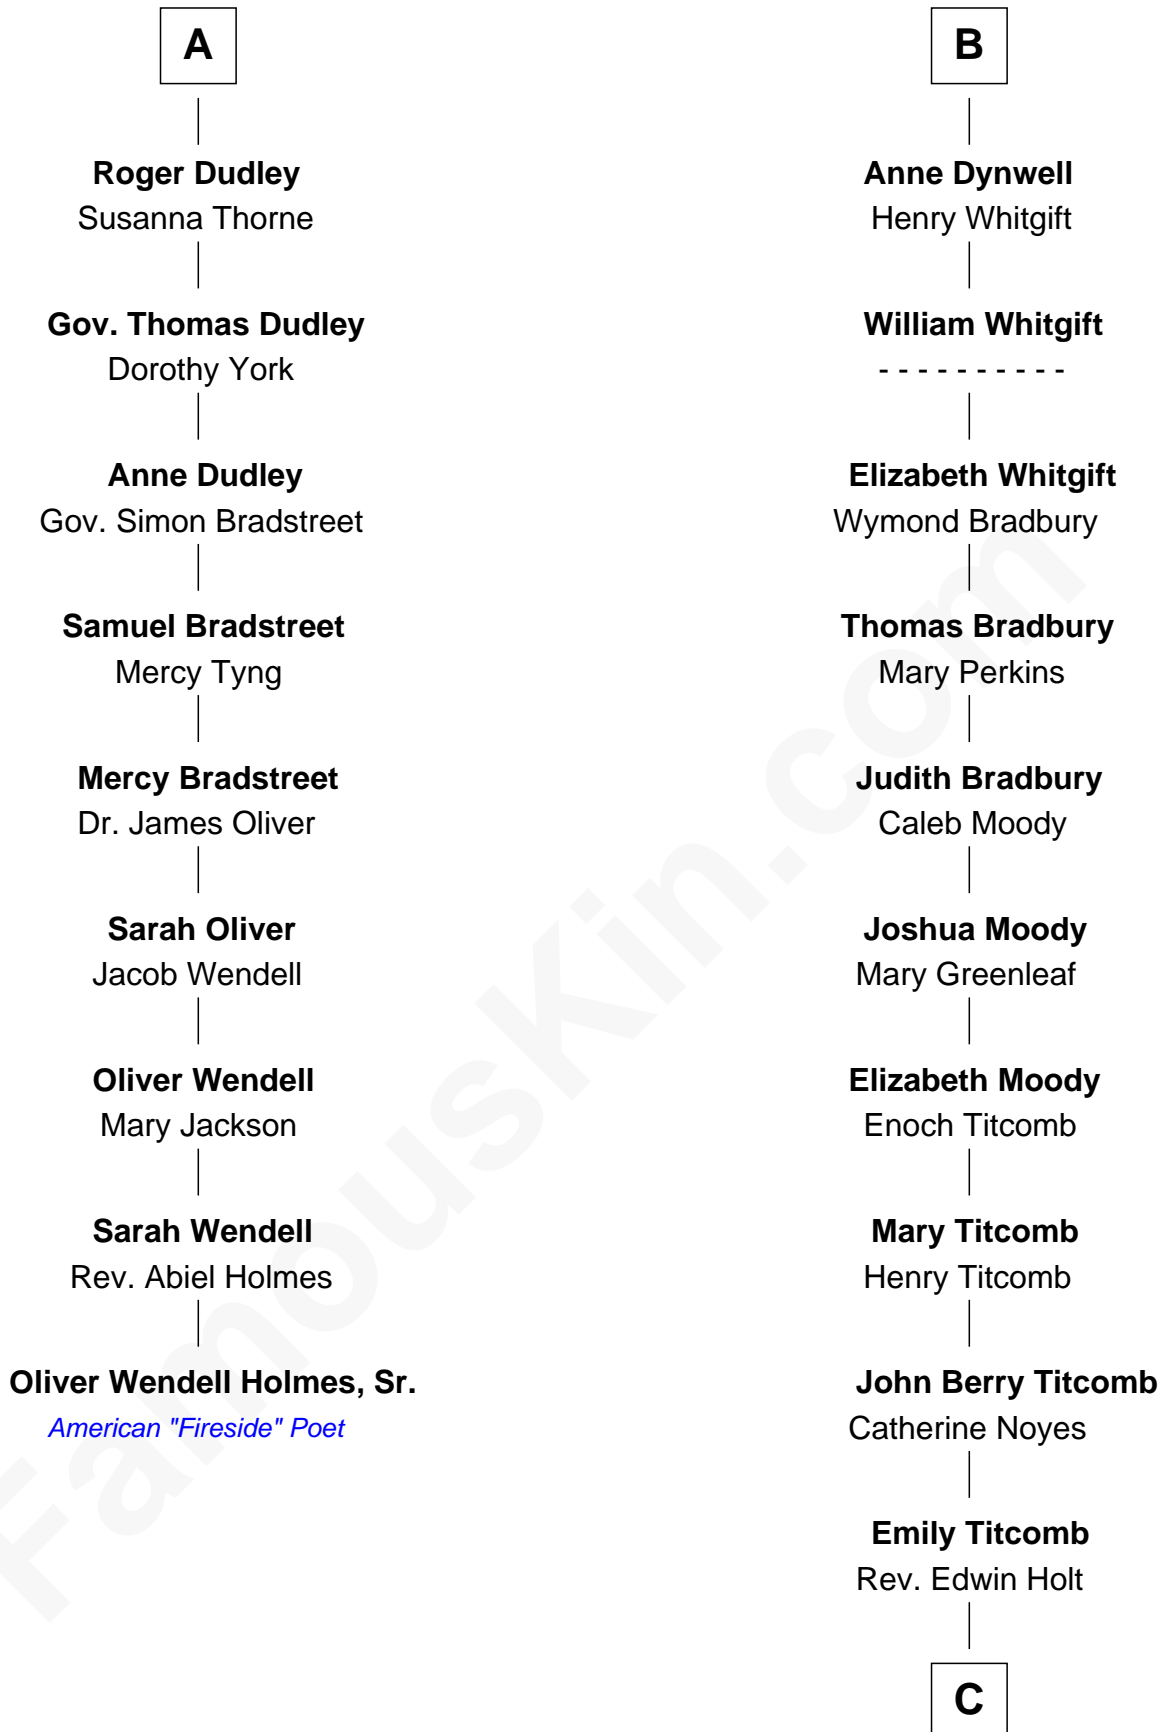

FamousKin.com
Relationship Chart of
Oliver Wendell Holmes, Sr.
American "Fireside" Poet

15th cousin 6 times removed of

Linda Hamilton
TV and Movie Actress

Sir Henry de Percy
 Idoine de Clifford

C

—
Stephen P. Holt
Aurelia Morgan Grimes

—
Taylor Holt
Frances Kyle

—
Dr. Richard Huckstep Holt
Mildred Alberta Derby

—
Barbara Kyle Holt
Dr. Carroll Stanford Hamilton

—
Linda Hamilton
TV and Movie Actress