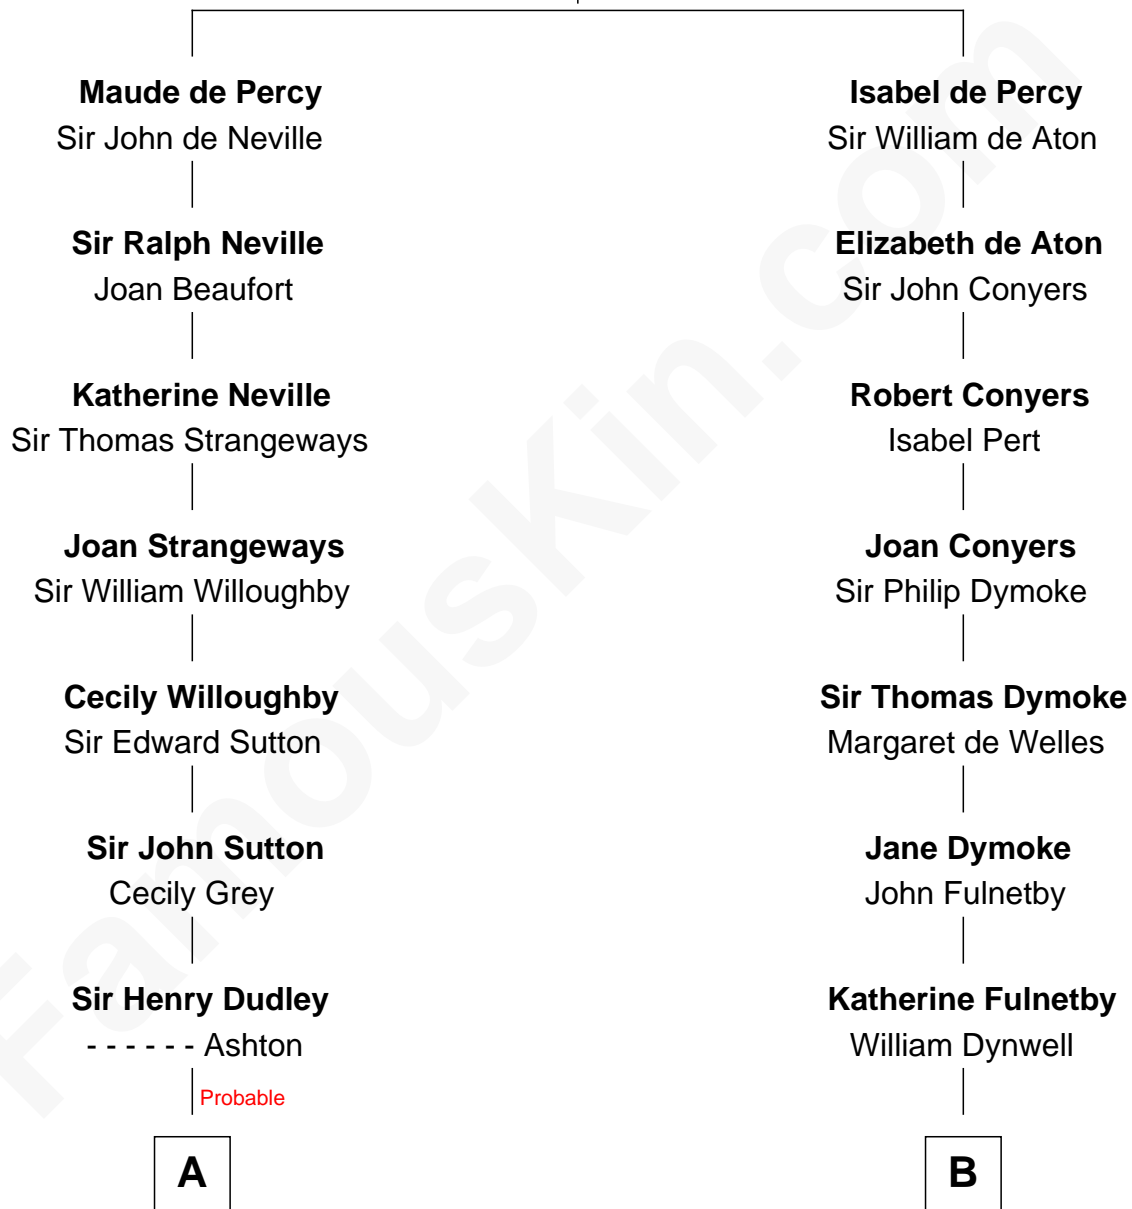

FamousKin.com
Relationship Chart of
Oliver Wendell Holmes, Sr.
American "Fireside" Poet

15th cousin 6 times removed of

Linda Hamilton
TV and Movie Actress

Sir Henry de Percy
 Idoine de Clifford

C

—
Stephen P. Holt
Aurelia Morgan Grimes

—
Taylor Holt
Frances Kyle

—
Dr. Richard Huckstep Holt
Mildred Alberta Derby

—
Barbara Kyle Holt
Dr. Carroll Stanford Hamilton

—
Linda Hamilton
TV and Movie Actress