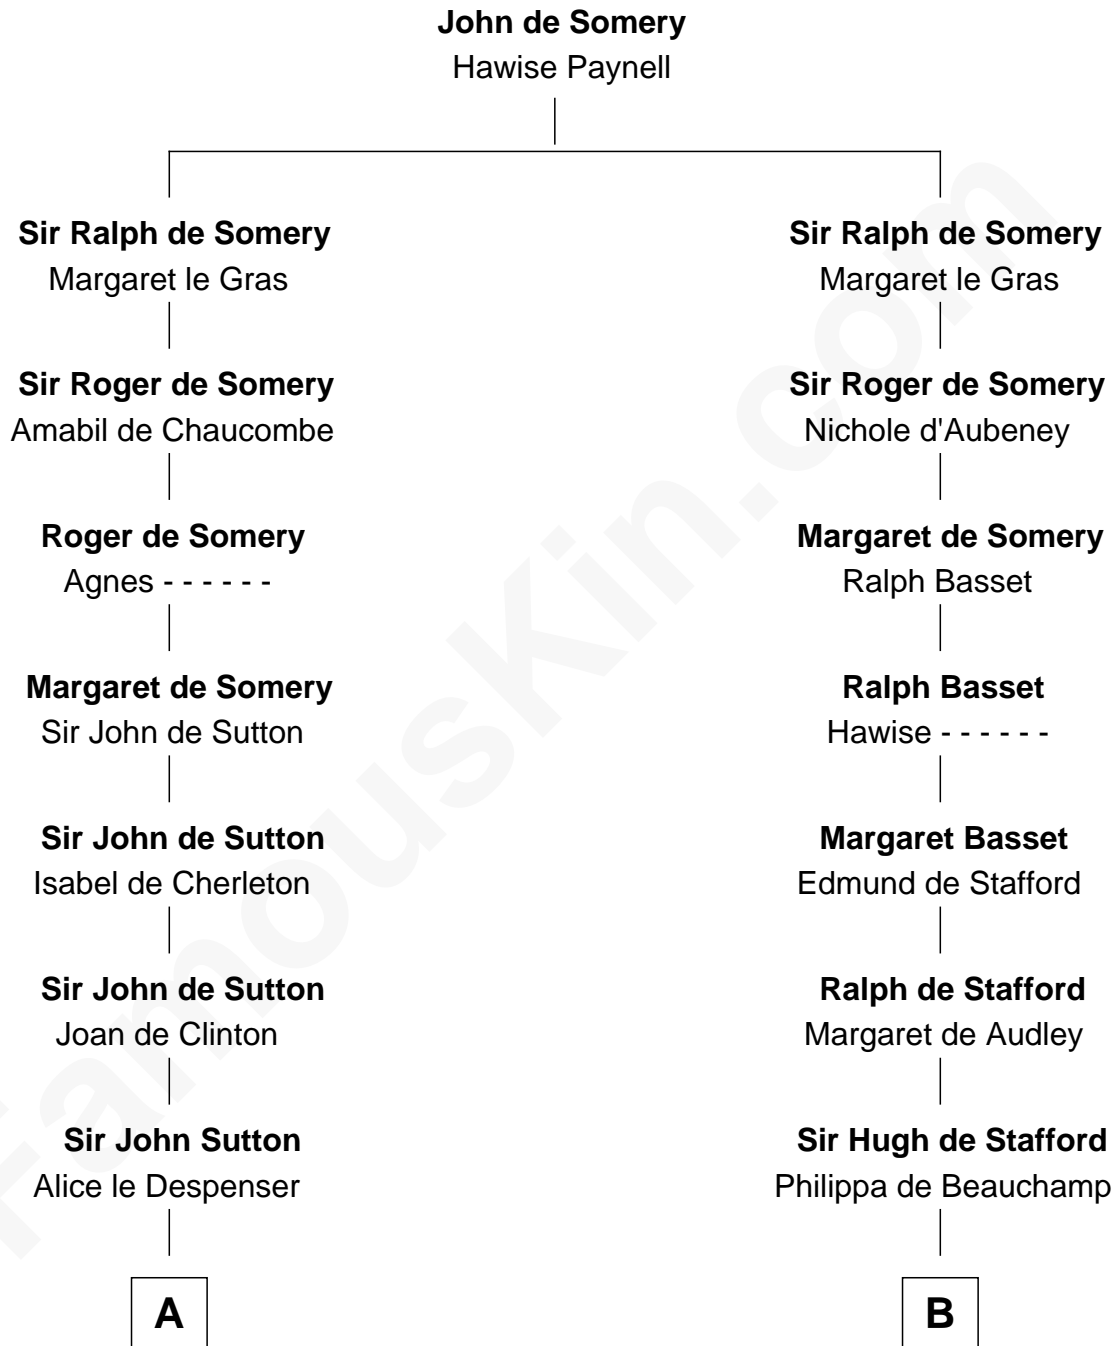

FamousKin.com
Relationship Chart of
Oliver Wendell Holmes, Sr.
American "Fireside" Poet

20th cousin 1 time removed of
William Henry Harrison
9th U.S. President

C

Mercy Bradstreet

Dr. James Oliver

Sarah Oliver