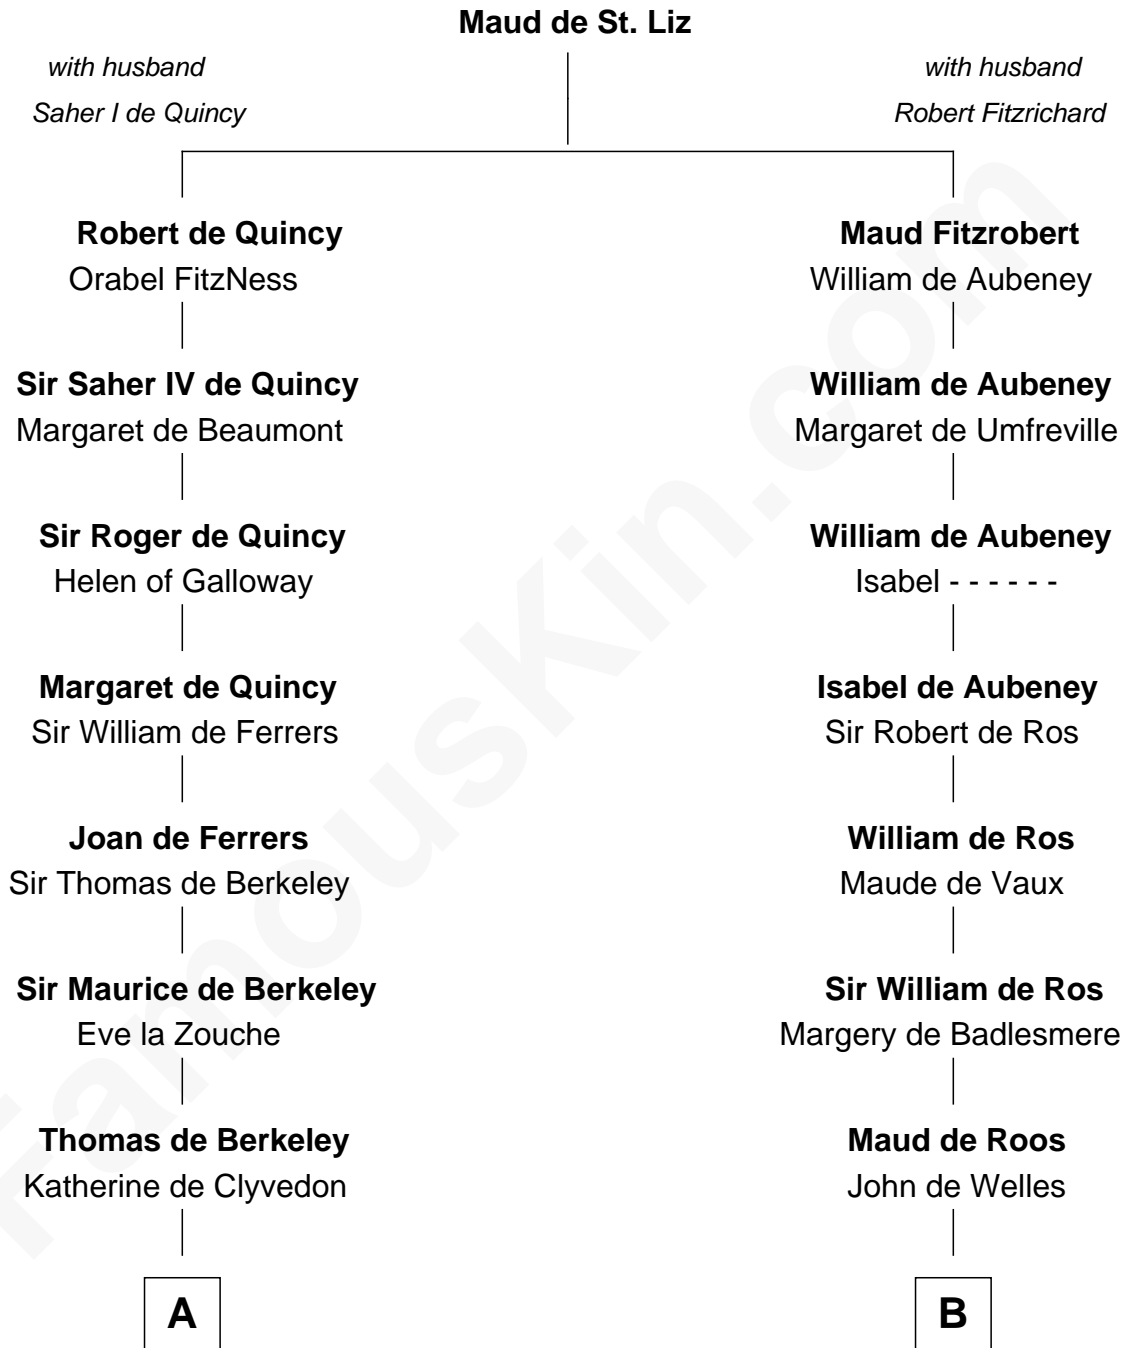

FamousKin.com
Relationship Chart of
Oliver Wendell Holmes, Sr.
American "Fireside" Poet

20th cousin 1 time removed of
William Henry Harrison
9th U.S. President

C

Mercy Bradstreet

Dr. James Oliver

Sarah Oliver