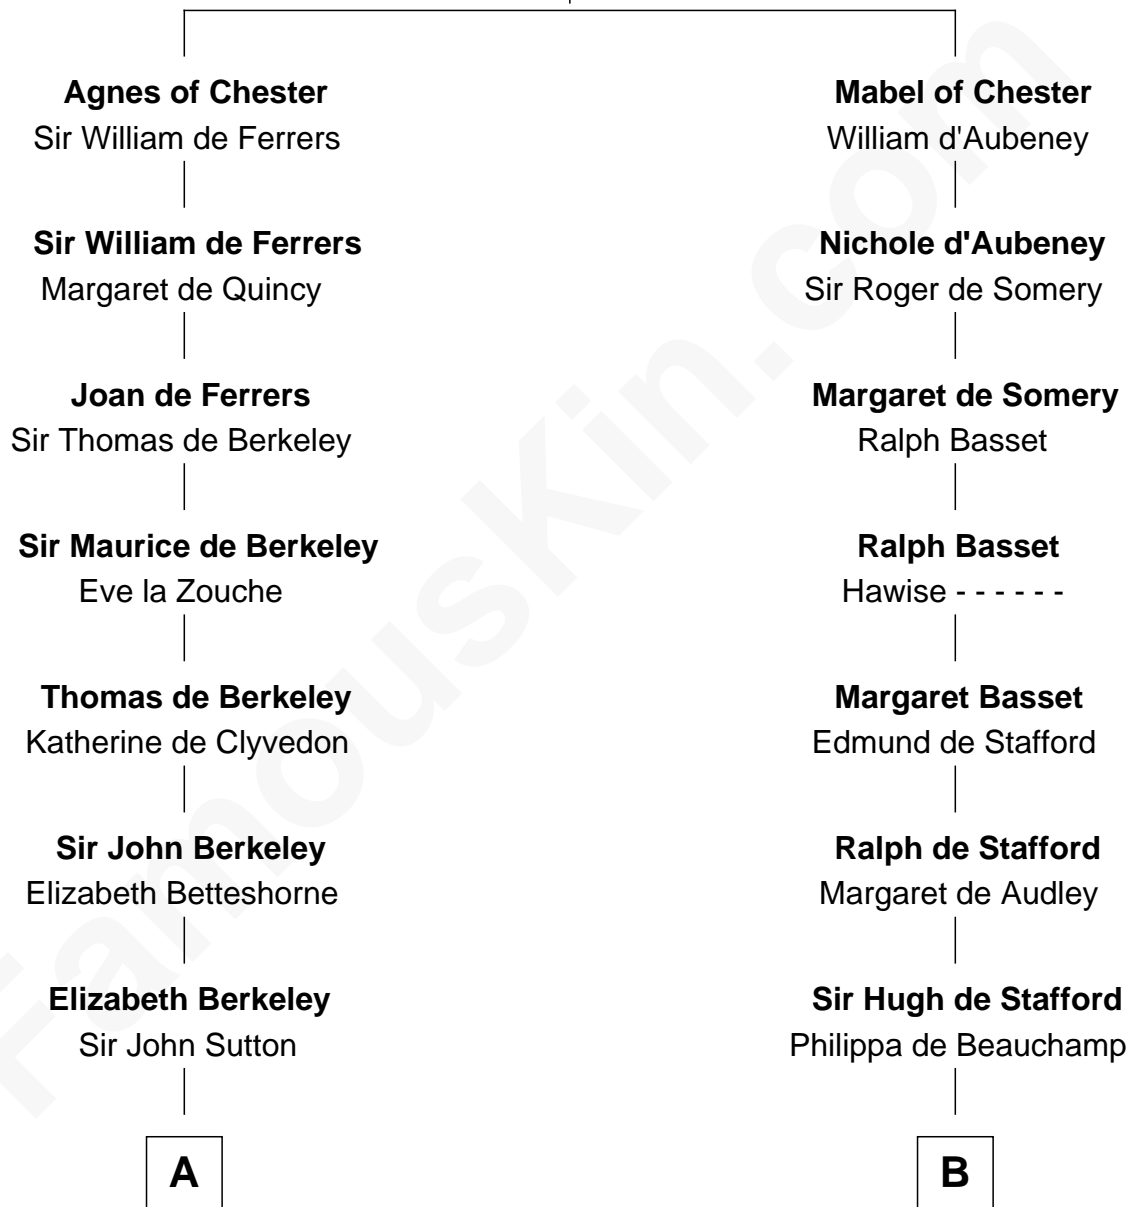

FamousKin.com
Relationship Chart of
Oliver Wendell Holmes, Sr.
American "Fireside" Poet

19th cousin 1 time removed of
William Henry Harrison
9th U.S. President

Bertrade de Montfort
 Hugh de Kevelioc

C

Oliver Wendell

Mary Jackson

Sarah Wendell

Rev. Abiel Holmes

Oliver Wendell Holmes, Sr.

American "Fireside" Poet

D

Benjamin Harrison

Elizabeth Burwell