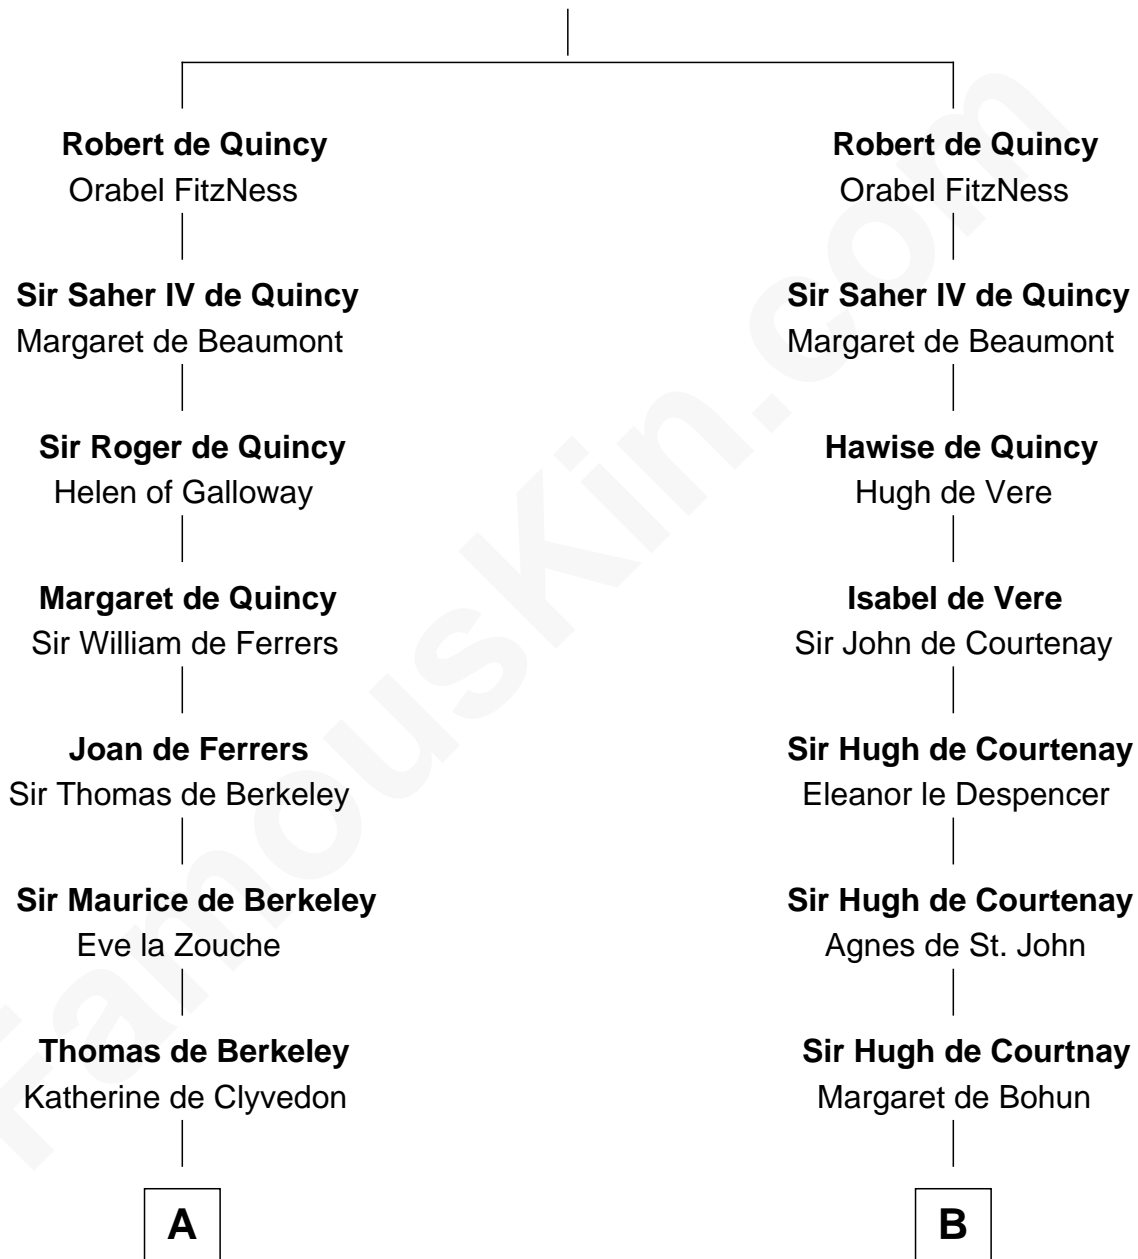

**FamousKin.com**  
**Relationship Chart of**  
**Oliver Wendell Holmes, Sr.**  
*American "Fireside" Poet*

**20th cousin 1 time removed of**  
**William Henry Harrison**  
*9th U.S. President*

**Saher I de Quincy**  
 Maud de St. Liz

**C**

**Mercy Bradstreet**

Dr. James Oliver

**Sarah Oliver**

Jacob Wendell

**Oliver Wendell**

Mary Jackson

**Sarah Wendell**