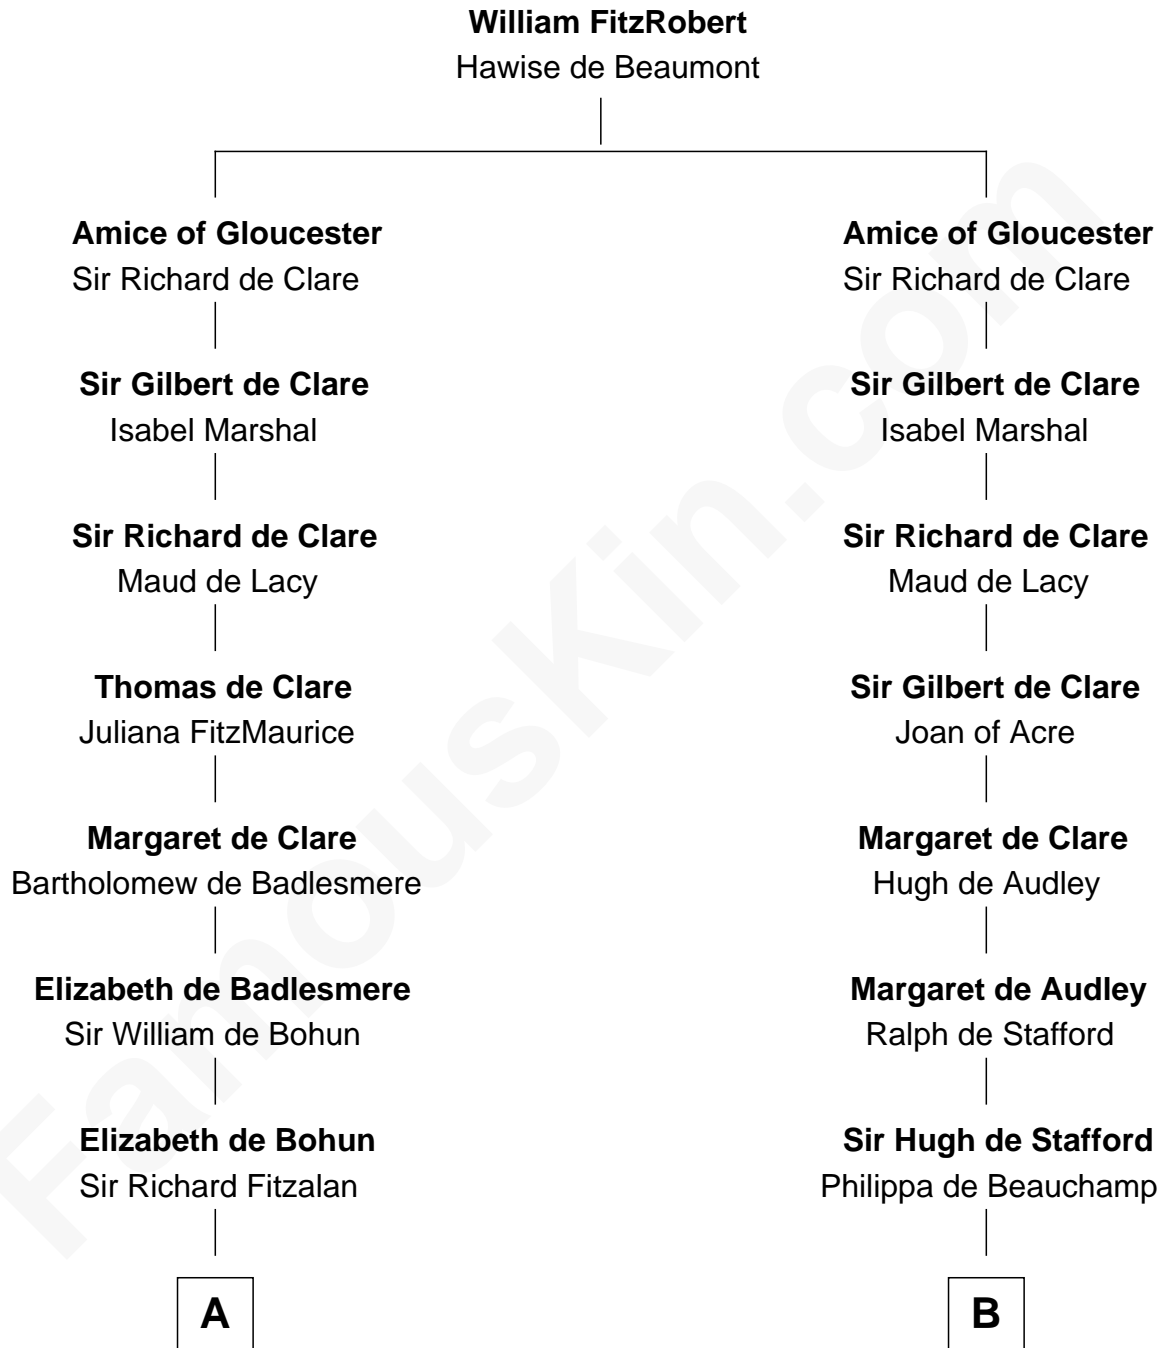

FamousKin.com
Relationship Chart of
Oliver Wendell Holmes, Sr.
American "Fireside" Poet

20th cousin 1 time removed of
William Henry Harrison
9th U.S. President

C

Mercy Bradstreet

Dr. James Oliver

Sarah Oliver

Jacob Wendell

Oliver Wendell

Mary Jackson

Sarah Wendell

Rev. Abiel Holmes

Oliver Wendell Holmes, Sr.

American "Fireside" Poet

D

Benjamin Harrison

Elizabeth Burwell

Benjamin Harrison

Anne Carter

Benjamin Harrison

Elizabeth Bassett

William Henry Harrison

9th U.S. President