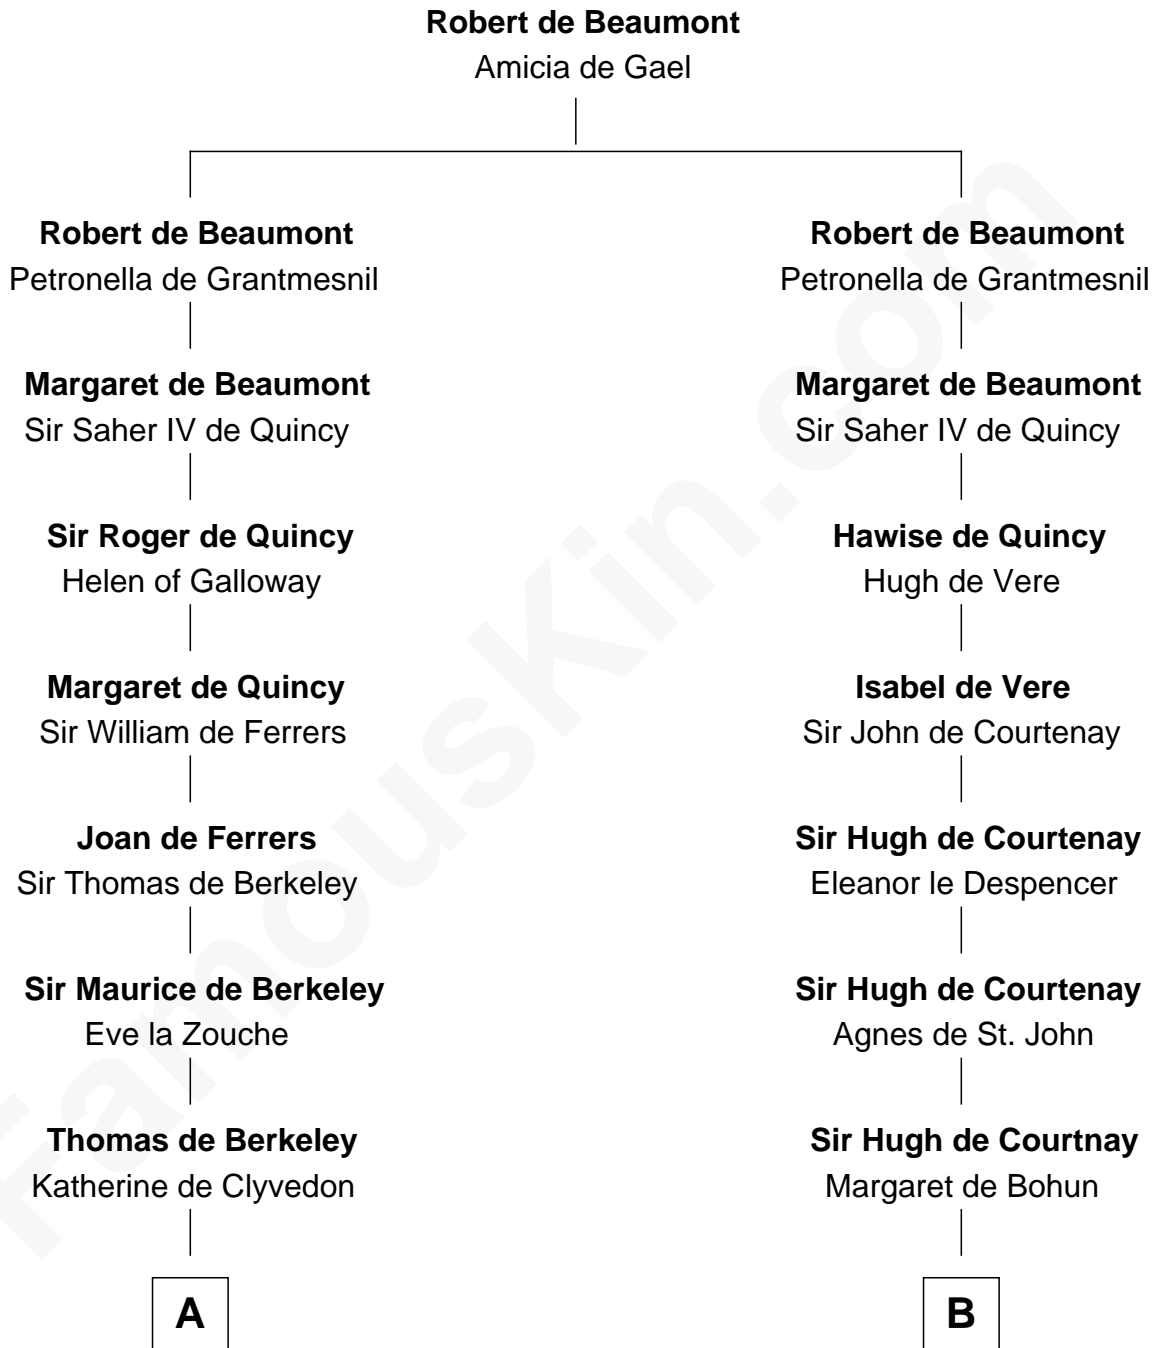

**FamousKin.com**  
**Relationship Chart of**  
**Oliver Wendell Holmes, Sr.**  
*American "Fireside" Poet*

**20th cousin 1 time removed of**  
**William Henry Harrison**  
*9th U.S. President*

**C**

**Mercy Bradstreet**

Dr. James Oliver

**Sarah Oliver**

Jacob Wendell

**Oliver Wendell**

Mary Jackson

**Sarah Wendell**

Rev. Abiel Holmes

**Oliver Wendell Holmes, Sr.**