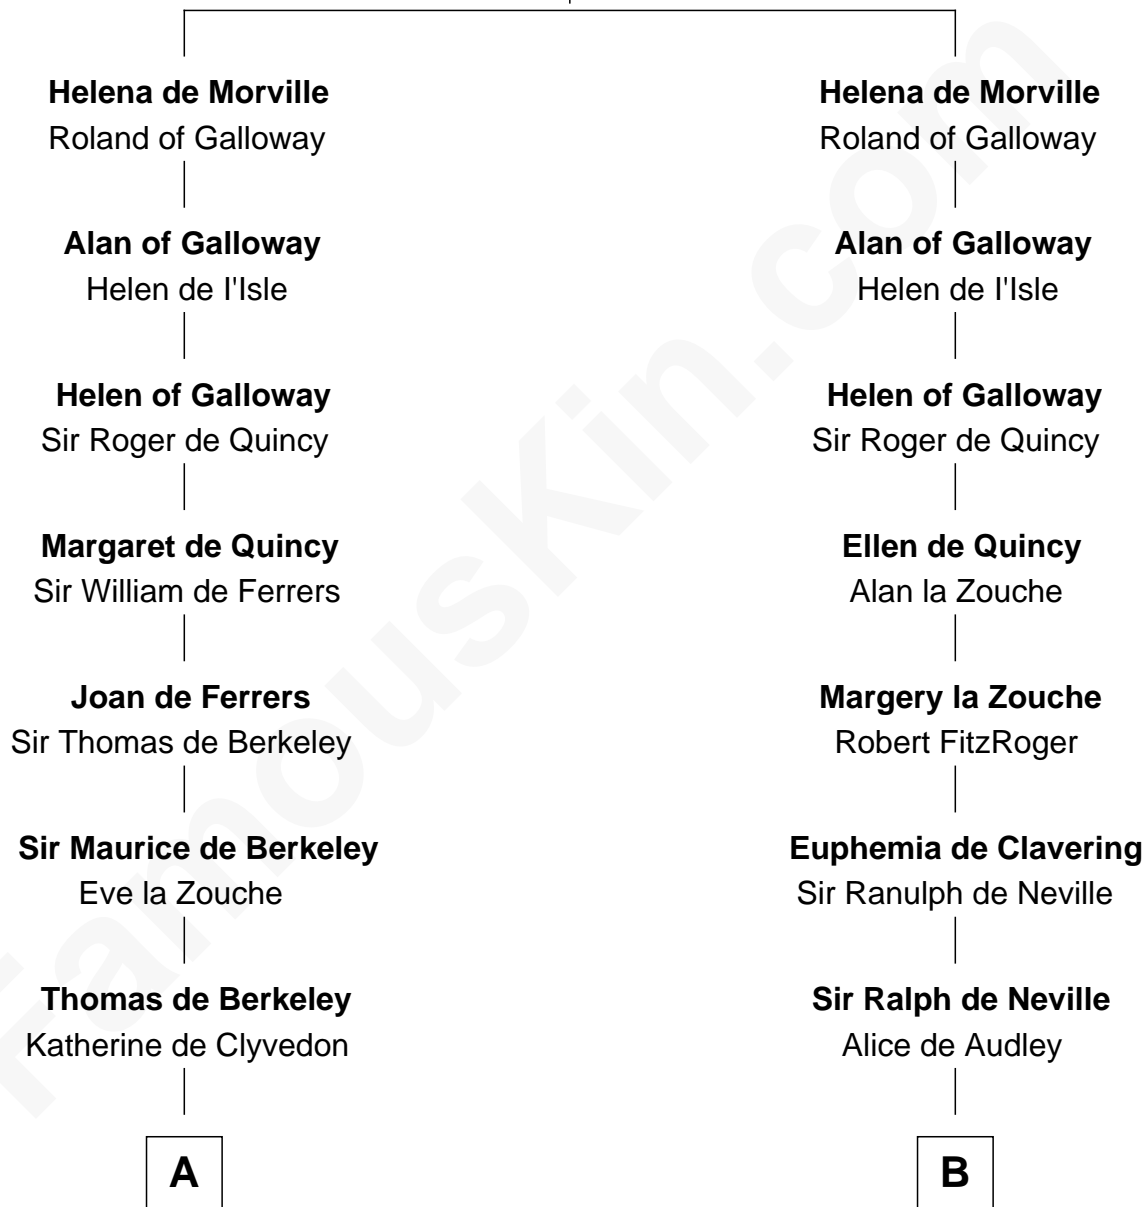

FamousKin.com
Relationship Chart of
Oliver Wendell Holmes, Sr.

American "Fireside" Poet

21st cousin of

William Henry Harrison

9th U.S. President

Richard de Morville

Avise of Lancaster

C

Mercy Bradstreet

Dr. James Oliver

Sarah Oliver

Jacob Wendell

Oliver Wendell

Mary Jackson

Sarah Wendell

Rev. Abiel Holmes