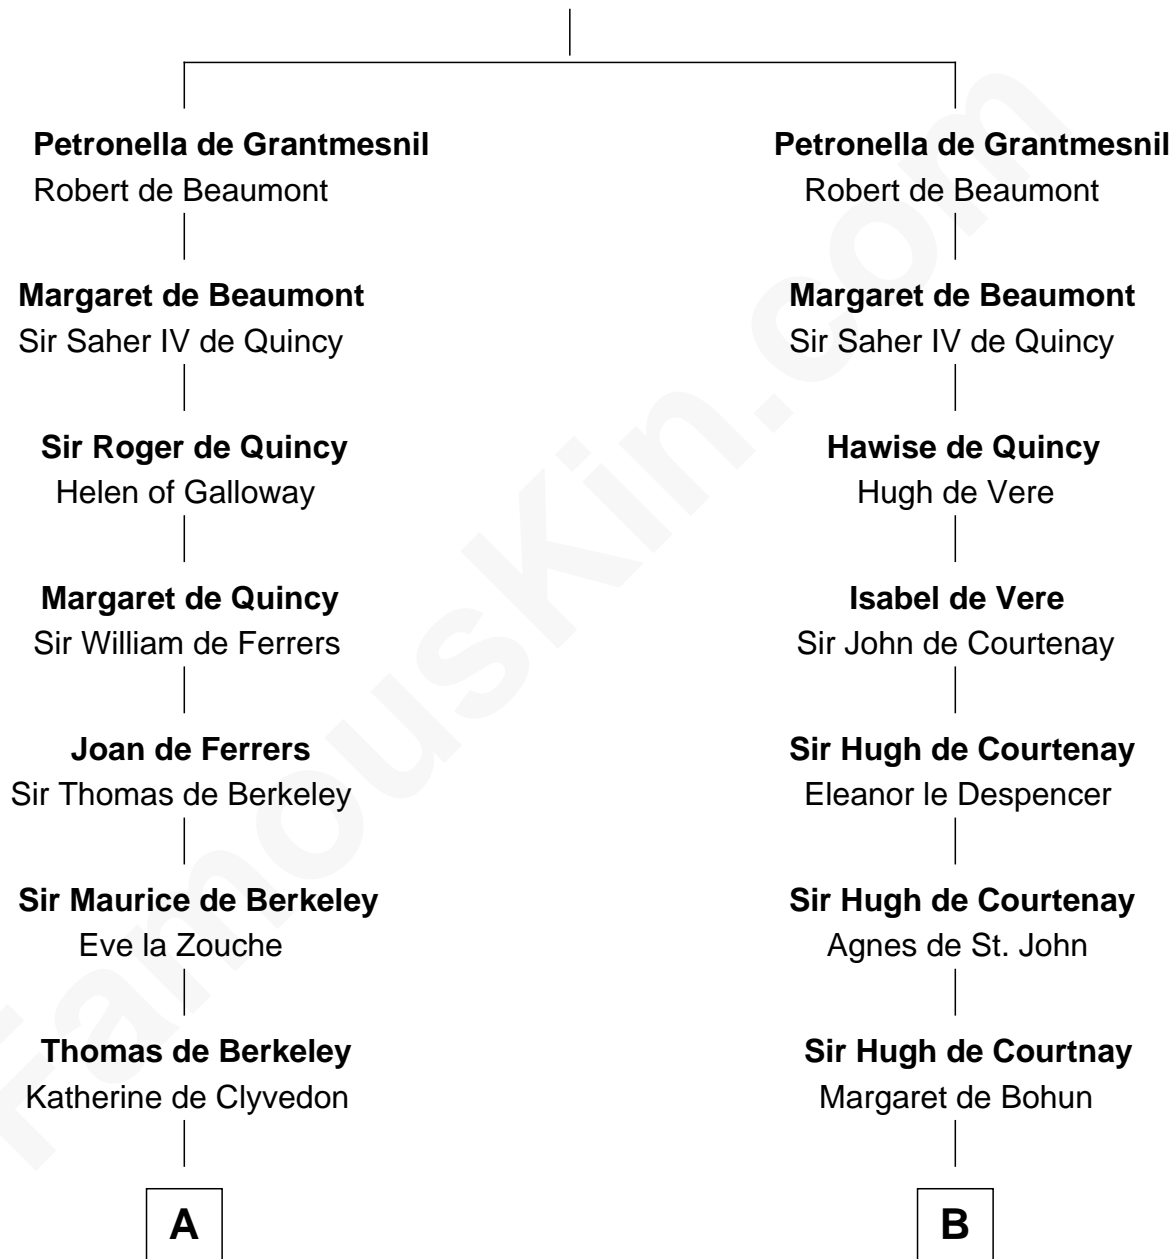

FamousKin.com
Relationship Chart of
Oliver Wendell Holmes, Sr.
American "Fireside" Poet

20th cousin 1 time removed of
William Henry Harrison
9th U.S. President

Hugh de Grantmesnil

C

Mercy Bradstreet

Dr. James Oliver

Sarah Oliver

Jacob Wendell

Oliver Wendell

Mary Jackson

Sarah Wendell

Rev. Abiel Holmes

Oliver Wendell Holmes, Sr.

American "Fireside" Poet

D

Col. Robert Carter

Elizabeth Landon

Anne Carter

Benjamin Harrison

Benjamin Harrison

Elizabeth Bassett

William Henry Harrison

9th U.S. President