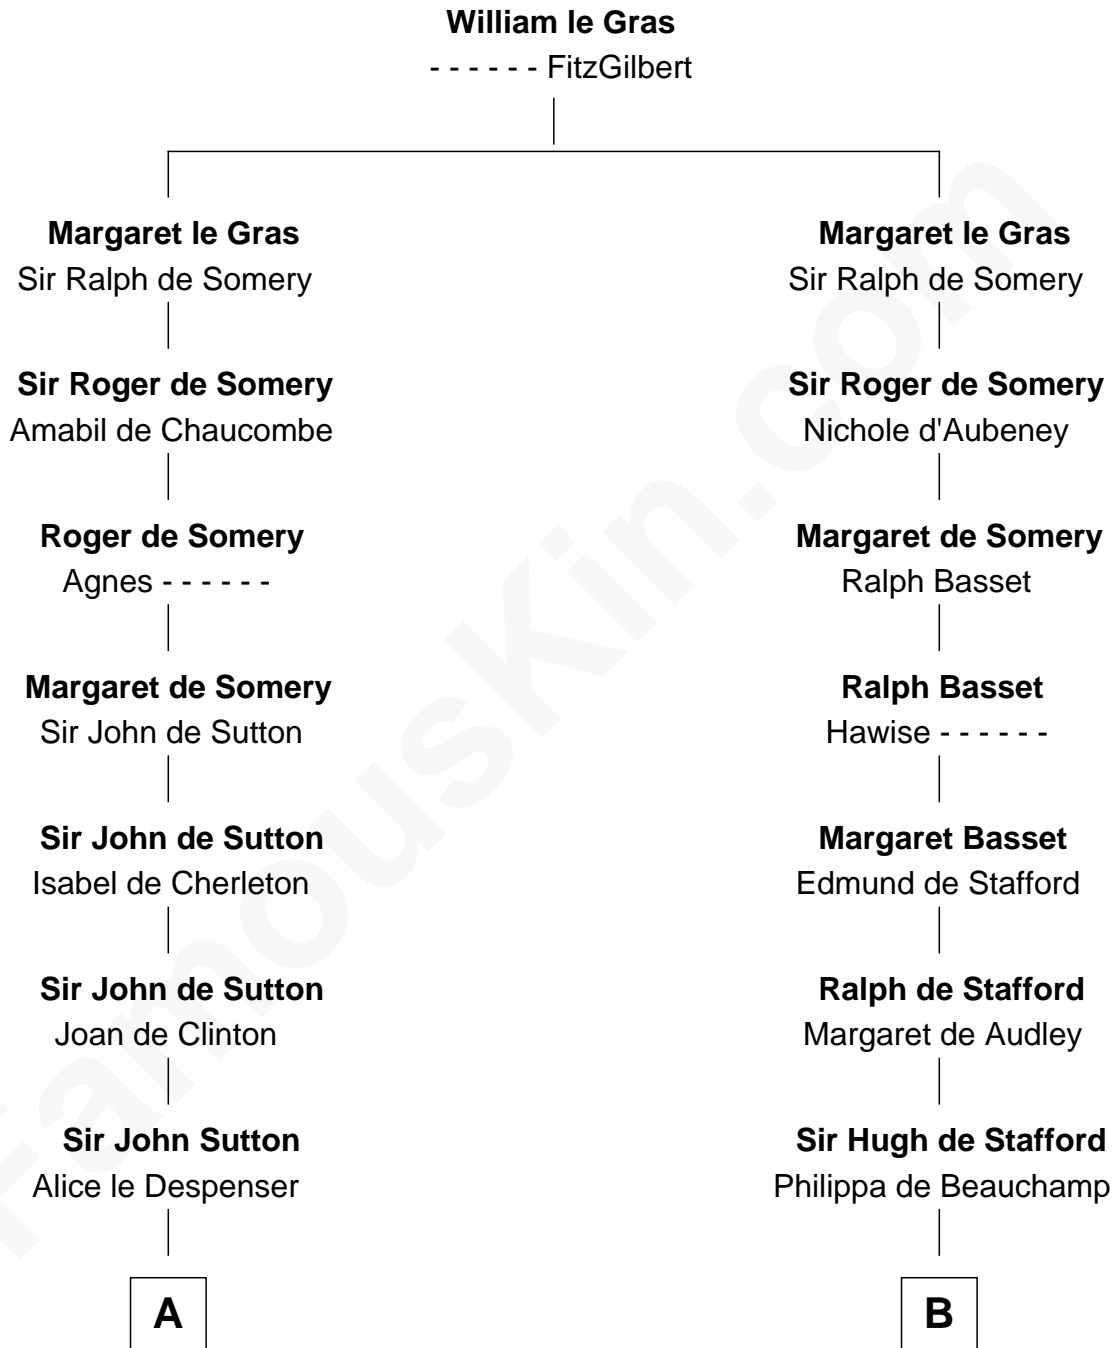

**FamousKin.com**  
**Relationship Chart of**  
**Oliver Wendell Holmes, Sr.**  
*American "Fireside" Poet*

20th cousin 1 time removed of  
**William Henry Harrison**  
*9th U.S. President*

**C**

**Mercy Bradstreet**

Dr. James Oliver

**Sarah Oliver**

Jacob Wendell

**Oliver Wendell**

Mary Jackson

**Sarah Wendell**

Rev. Abiel Holmes

**Oliver Wendell Holmes, Sr.**