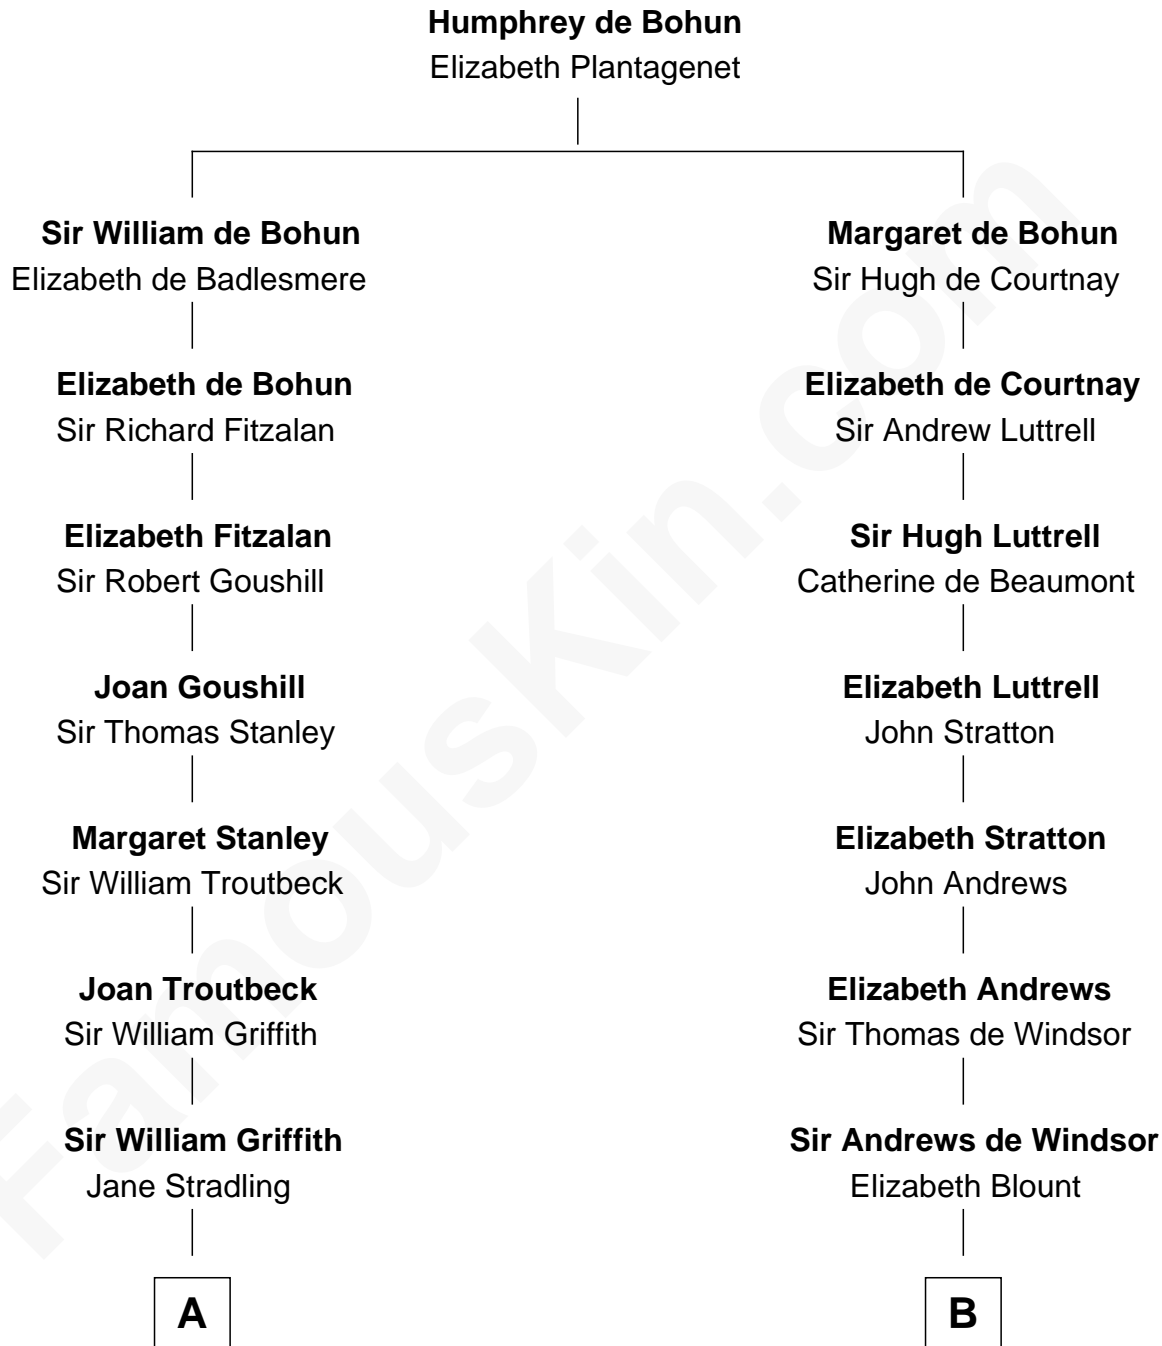

FamousKin.com
Relationship Chart of
Oliver Wendell Holmes, Sr.
American "Fireside" Poet

14th cousin 2 times removed of
William Henry Harrison
9th U.S. President

A

Dorothy Griffith
William Williams

Jane Williams
William Coytmore

Rowland Coytmore
Katherine Myles

Elizabeth Coytmore
William Tyng

Mercy Tyng
Samuel Bradstreet

Mercy Bradstreet
Dr. James Oliver

Sarah Oliver
Jacob Wendell

Oliver Wendell
Mary Jackson

Sarah Wendell
Rev. Abiel Holmes