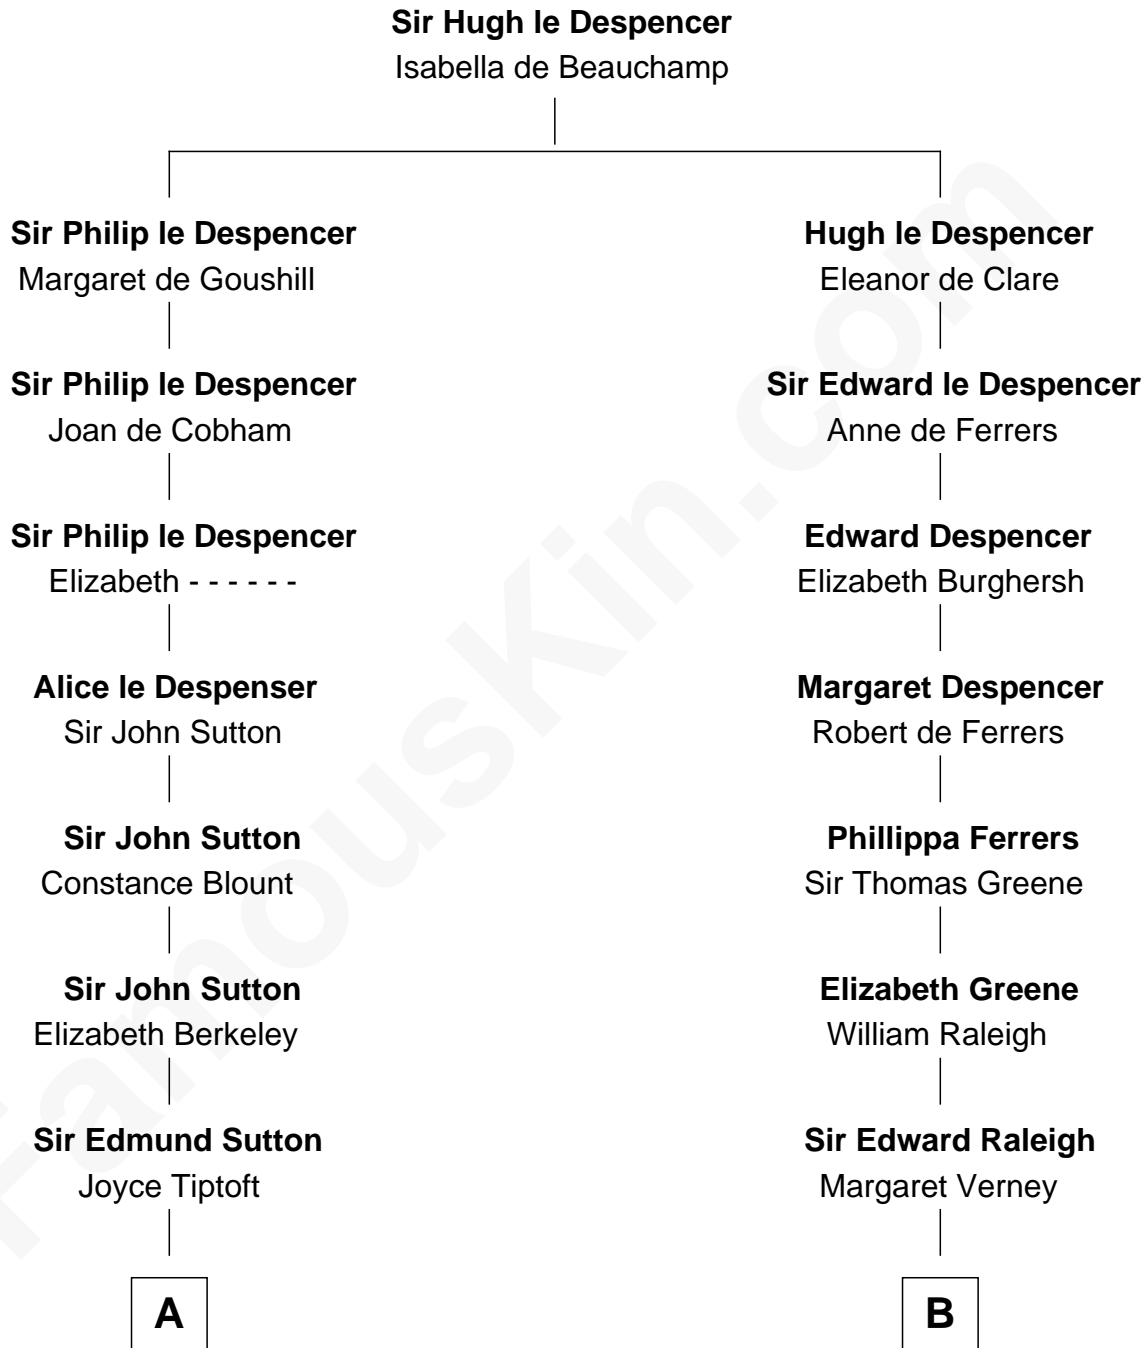

FamousKin.com
Relationship Chart of
Oliver Wendell Holmes, Sr.
American "Fireside" Poet

18th cousin of
Joseph Wharton
Founder of the Wharton School of Business

C

Sarah Wendell
Rev. Abiel Holmes

Oliver Wendell Holmes, Sr.
American "Fireside" Poet

D

Deborah Fisher
William Wharton

Joseph Wharton
Founder, Wharton School of Business

FamousKin.com