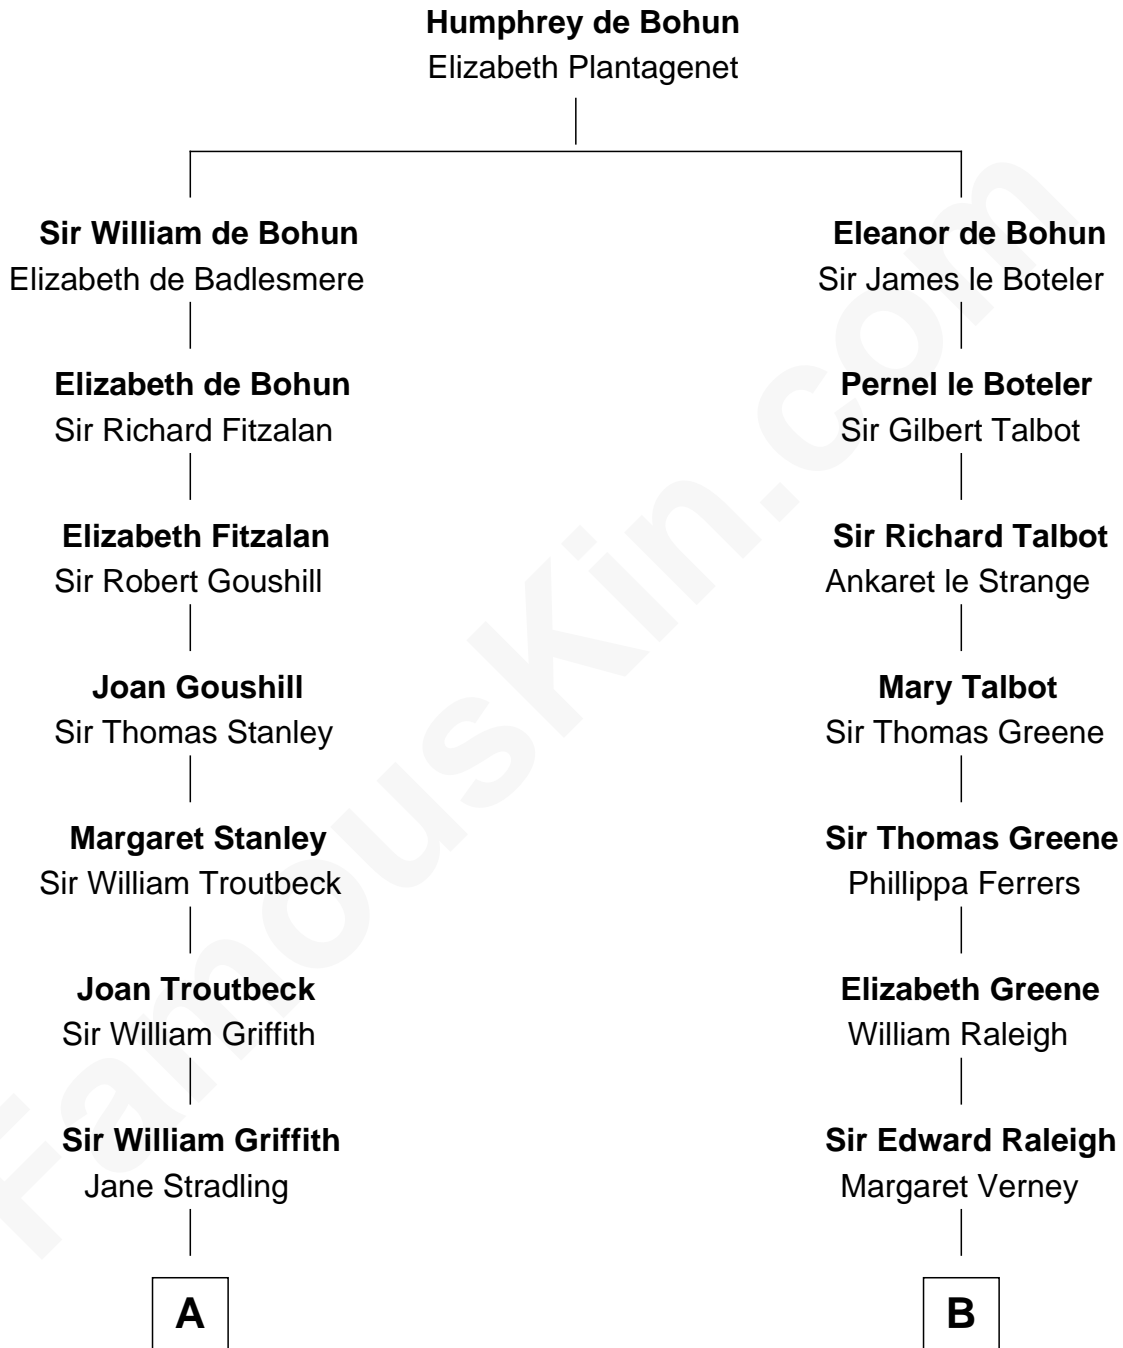

FamousKin.com
Relationship Chart of
Oliver Wendell Holmes, Sr.
American "Fireside" Poet

16th cousin 2 times removed of

Joseph Wharton

Founder of the Wharton School of Business

C

Deborah Fisher

William Wharton

Joseph Wharton

Founder, Wharton School of Business

FamousKin.com