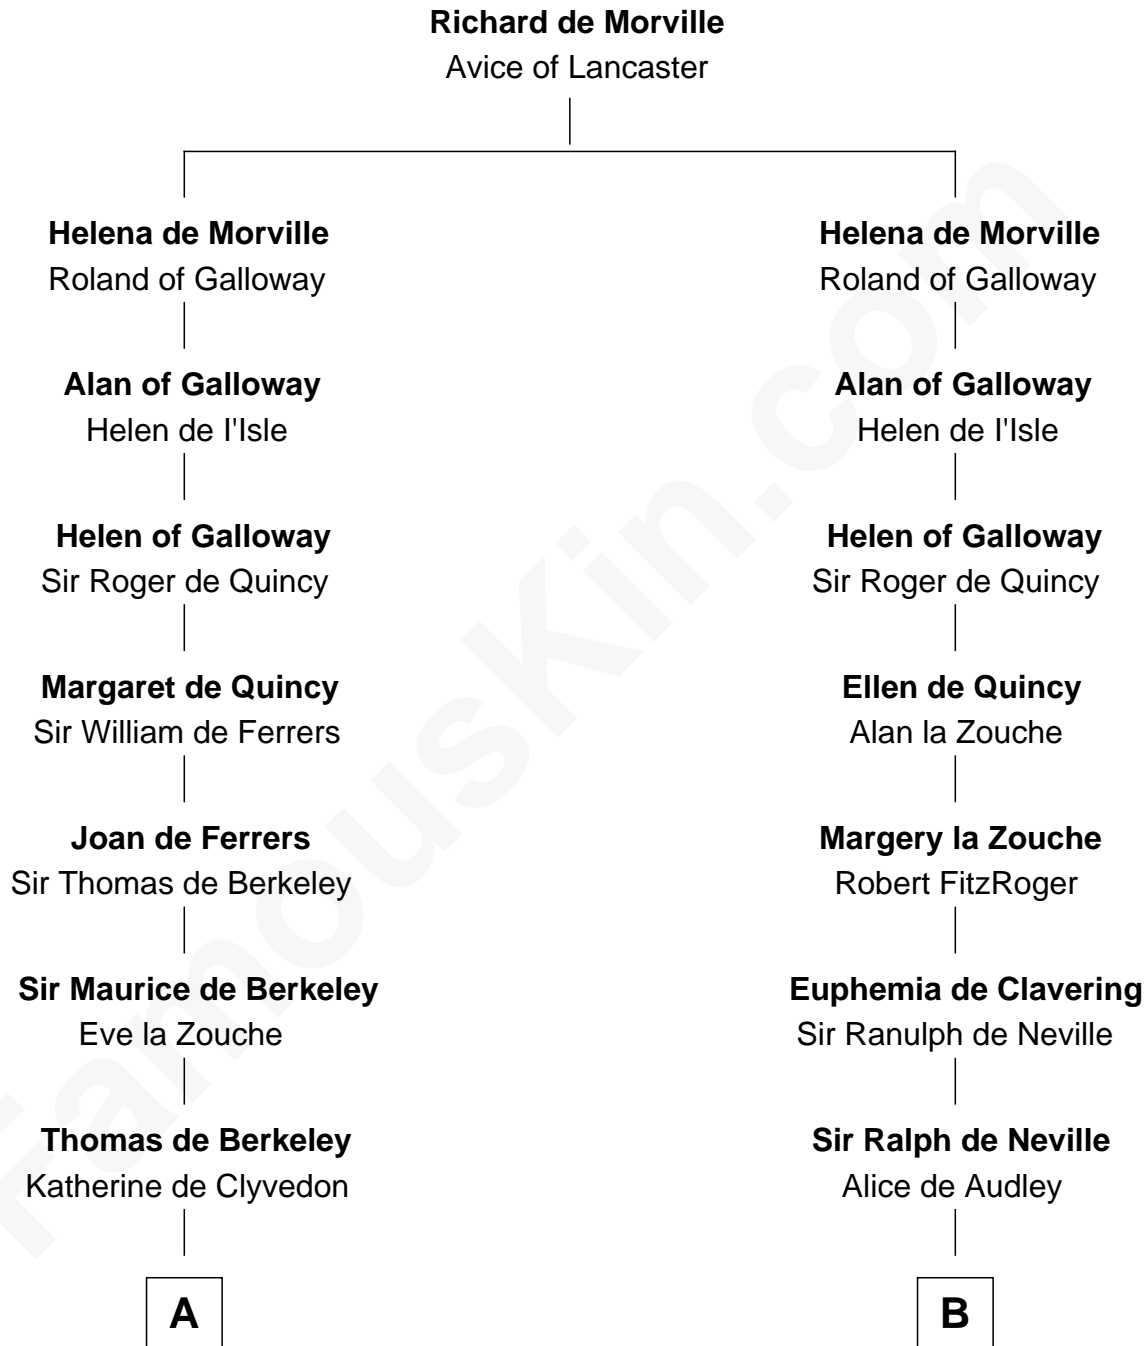

**FamousKin.com**  
**Relationship Chart of**  
**Oliver Wendell Holmes, Sr.**  
*American "Fireside" Poet*

**20th cousin 1 time removed of**  
**Benjamin Harrison V**  
*Signer of the Declaration of Independence*

**C**

**Mercy Bradstreet**

Dr. James Oliver

**Sarah Oliver**

Jacob Wendell

**Oliver Wendell**

Mary Jackson

**Sarah Wendell**