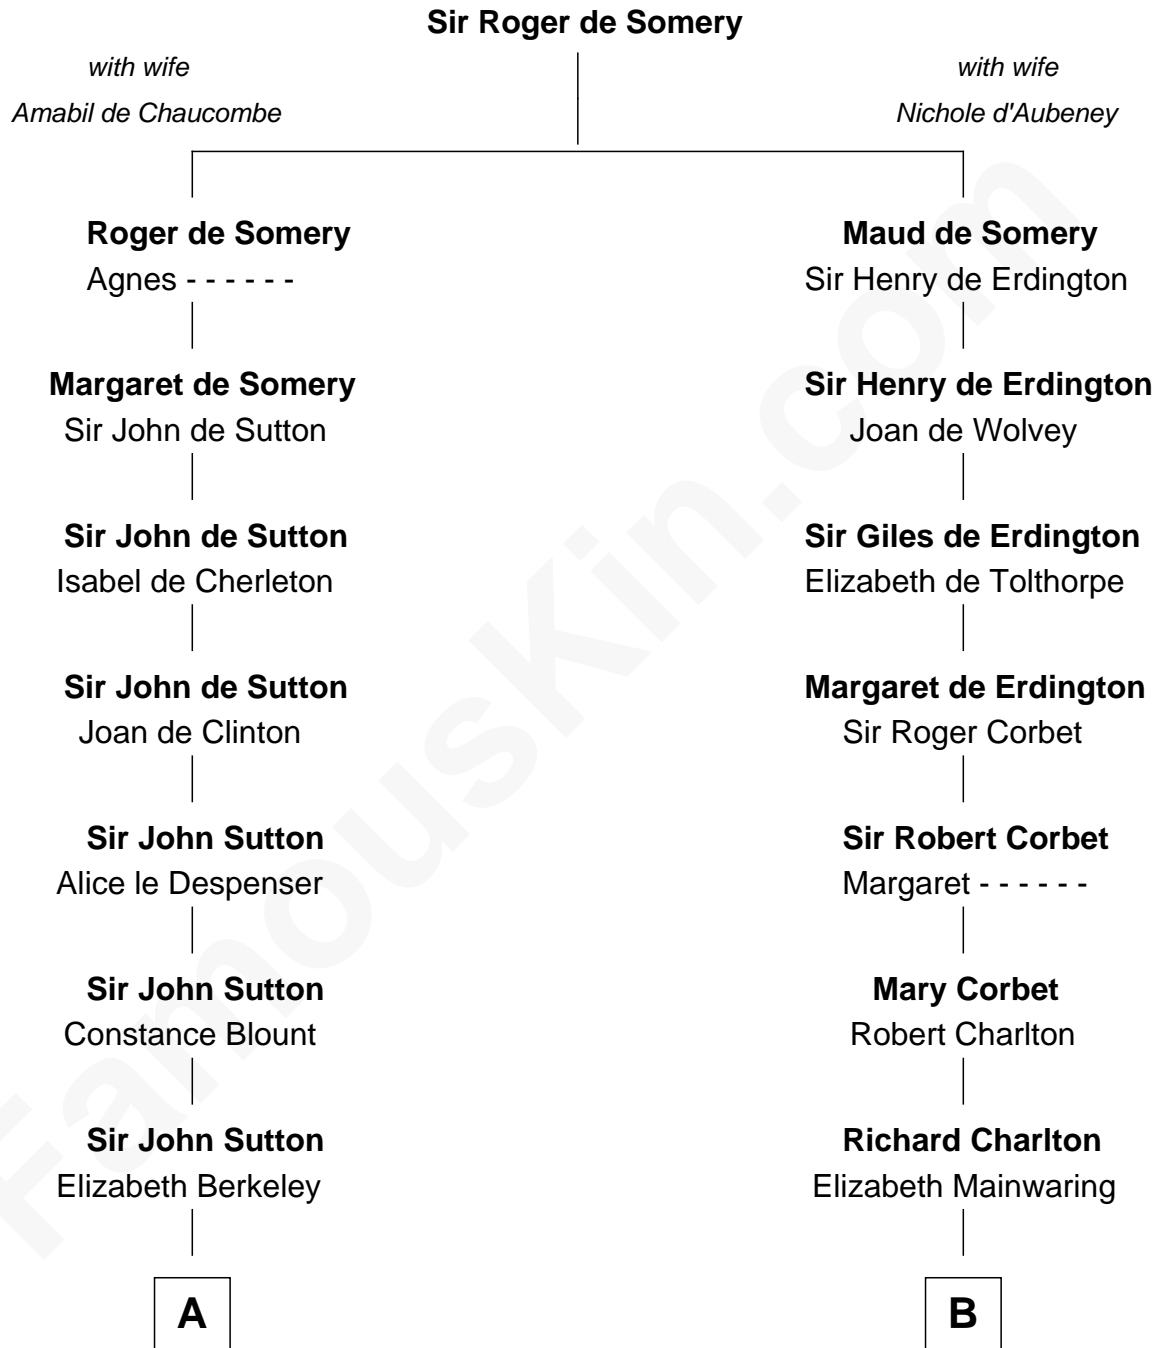

FamousKin.com
Relationship Chart of
Oliver Wendell Holmes, Sr.
American "Fireside" Poet

17th cousin 2 times removed of
Jay Gould
American Railroad "Robber Baron"

C

Oliver Wendell

Mary Jackson

Sarah Wendell