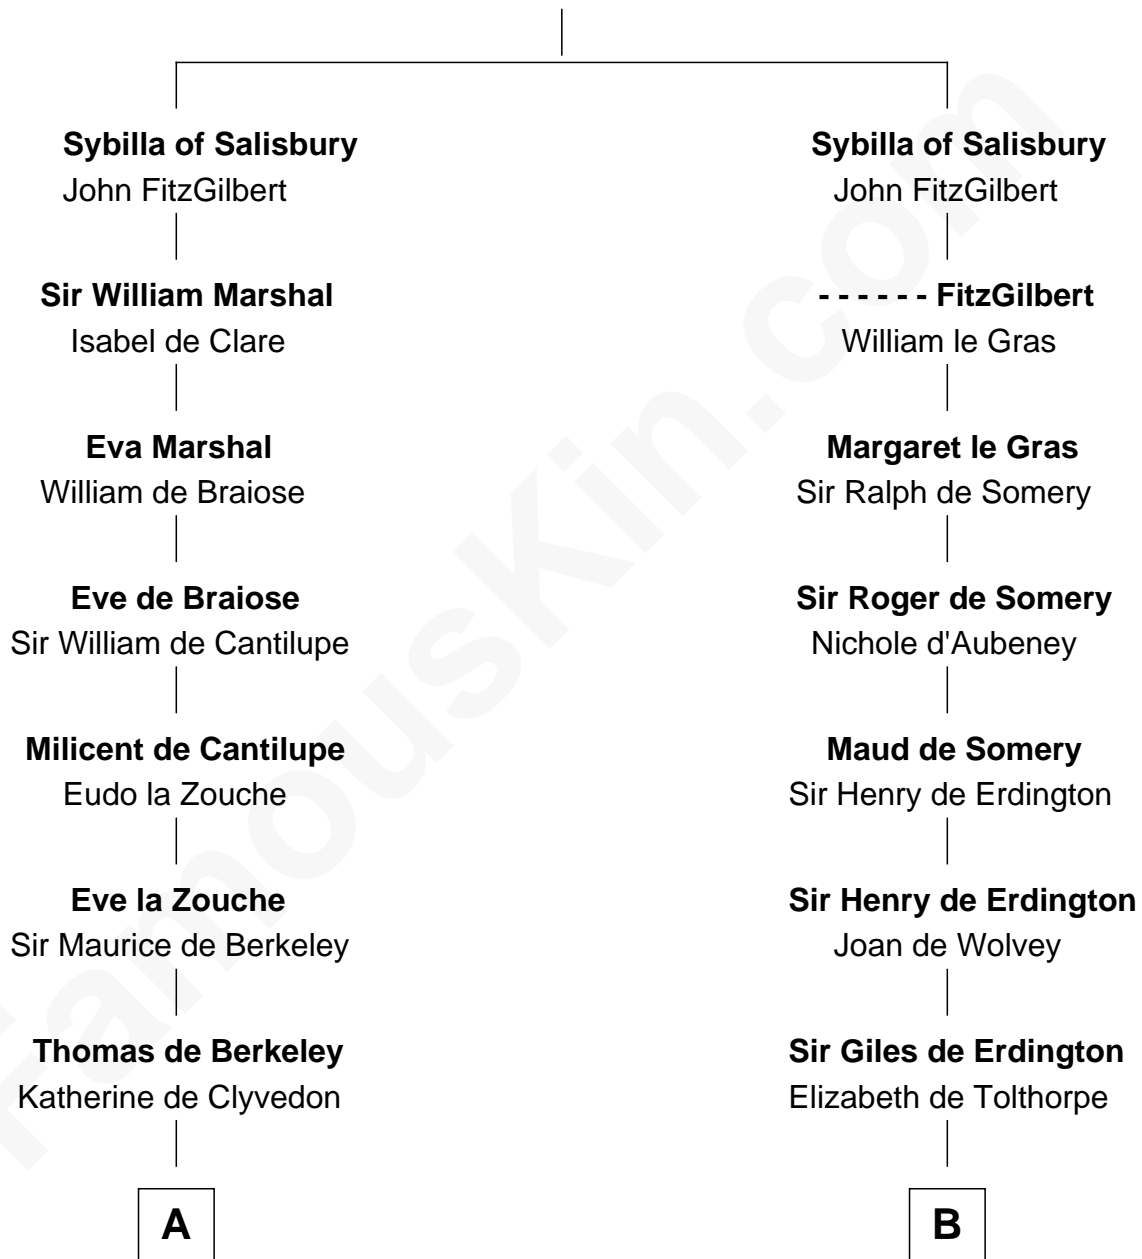

FamousKin.com
Relationship Chart of
Oliver Wendell Holmes, Sr.
American "Fireside" Poet

21st cousin of
Jay Gould
American Railroad "Robber Baron"

Walter of Salisbury

C

Mercy Bradstreet

Dr. James Oliver

Sarah Oliver

Jacob Wendell

Oliver Wendell

Mary Jackson

Sarah Wendell

Rev. Abiel Holmes

Oliver Wendell Holmes, Sr.

American "Fireside" Poet

D

Jay Gould

"Robber Baron"