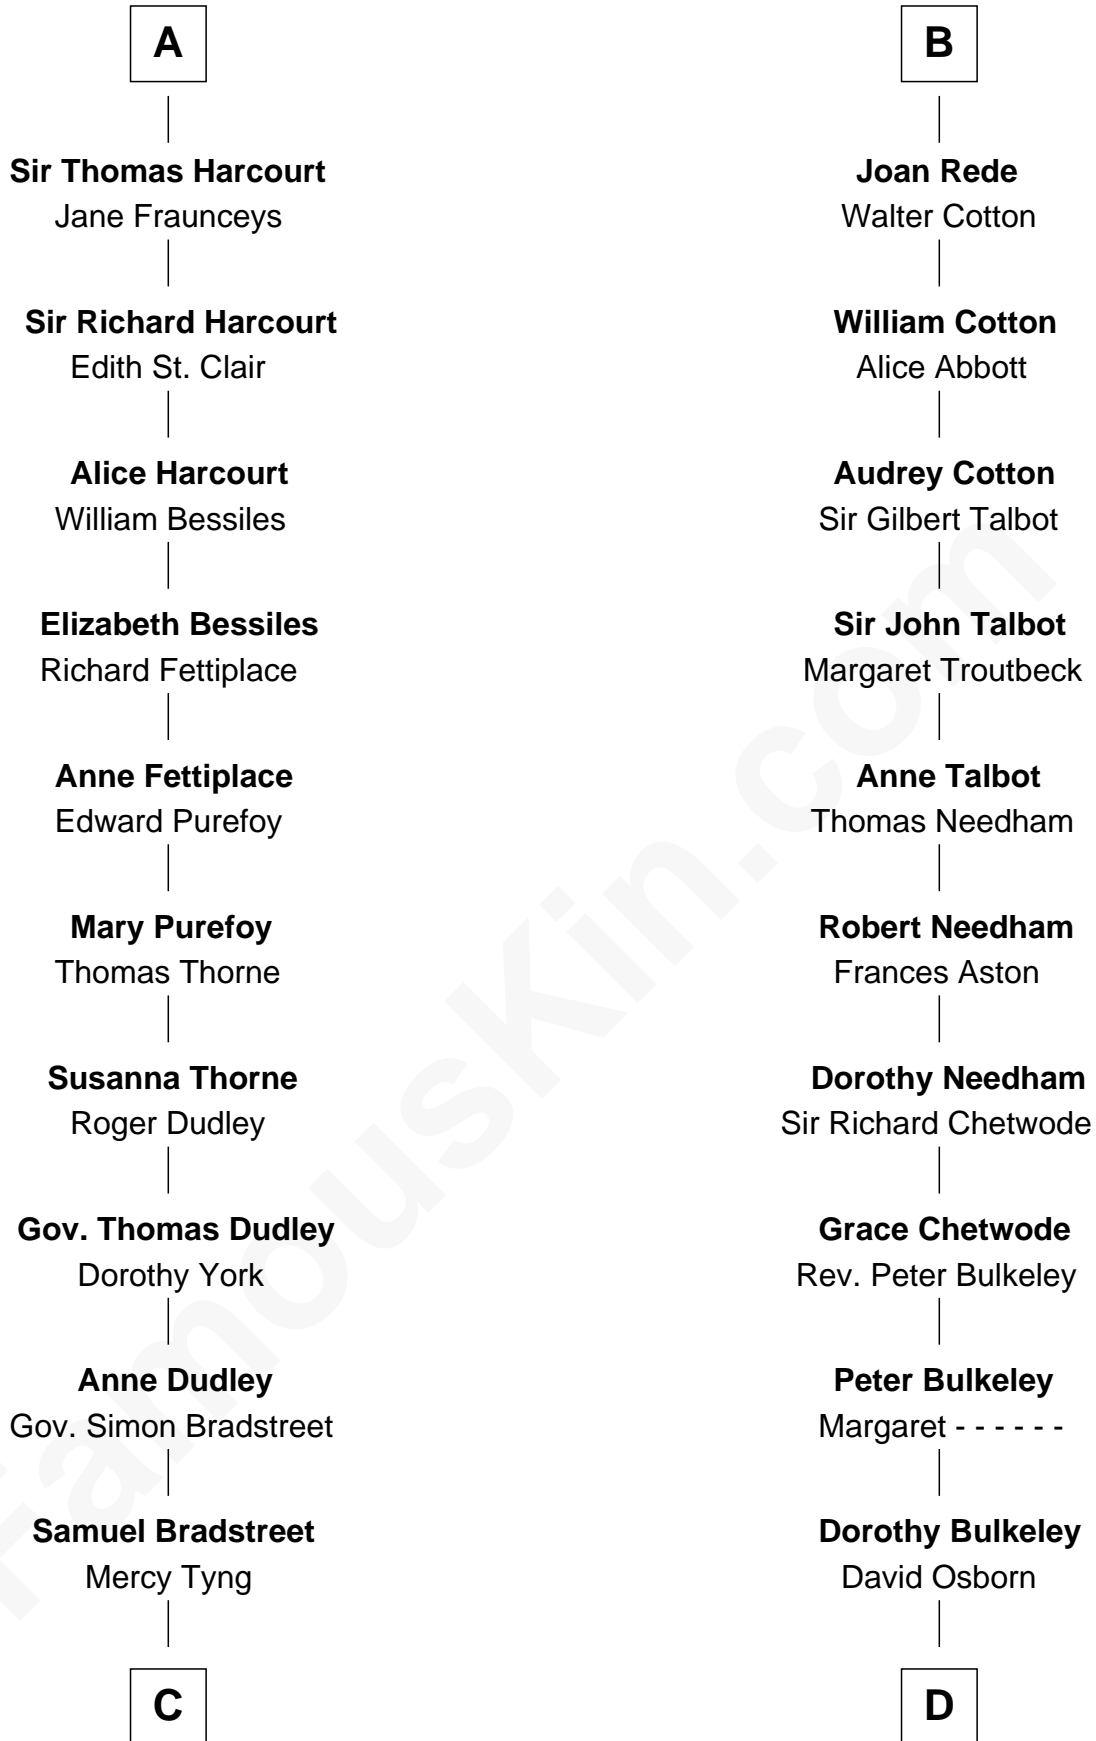

FamousKin.com
Relationship Chart of
Oliver Wendell Holmes, Sr.
American "Fireside" Poet

21st cousin of
Jay Gould
American Railroad "Robber Baron"

C

Mercy Bradstreet

Dr. James Oliver

Sarah Oliver

Jacob Wendell

"Robber Baron"