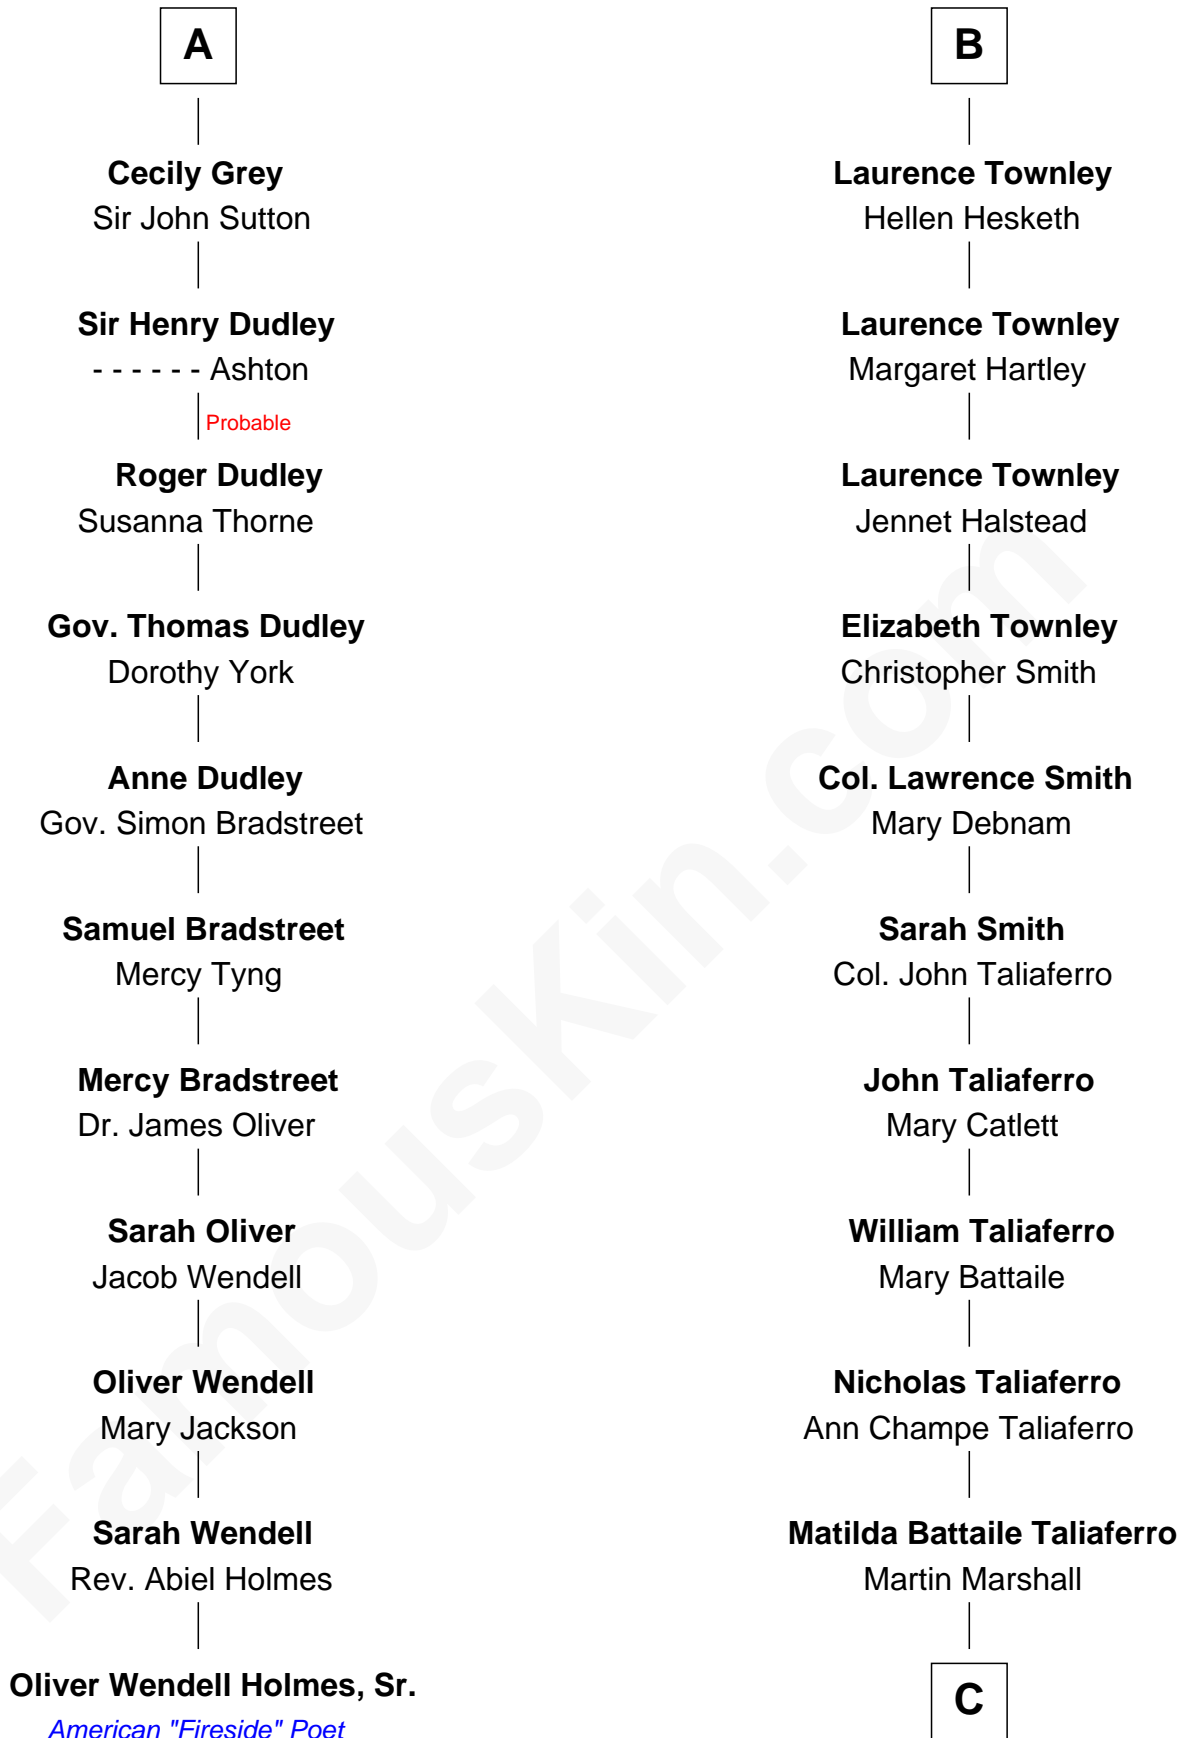

FamousKin.com
Relationship Chart of
Oliver Wendell Holmes, Sr.
American "Fireside" Poet

17th cousin 2 times removed of
General George C. Marshall
Author of "The Marshall Plan"

C

|
William Champe Marshall

Susan Myers

|
George Catlett Marshall

Laura Emily Bradford

|
General George C. Marshall

U.S. Army - World War II

FamousKin.com