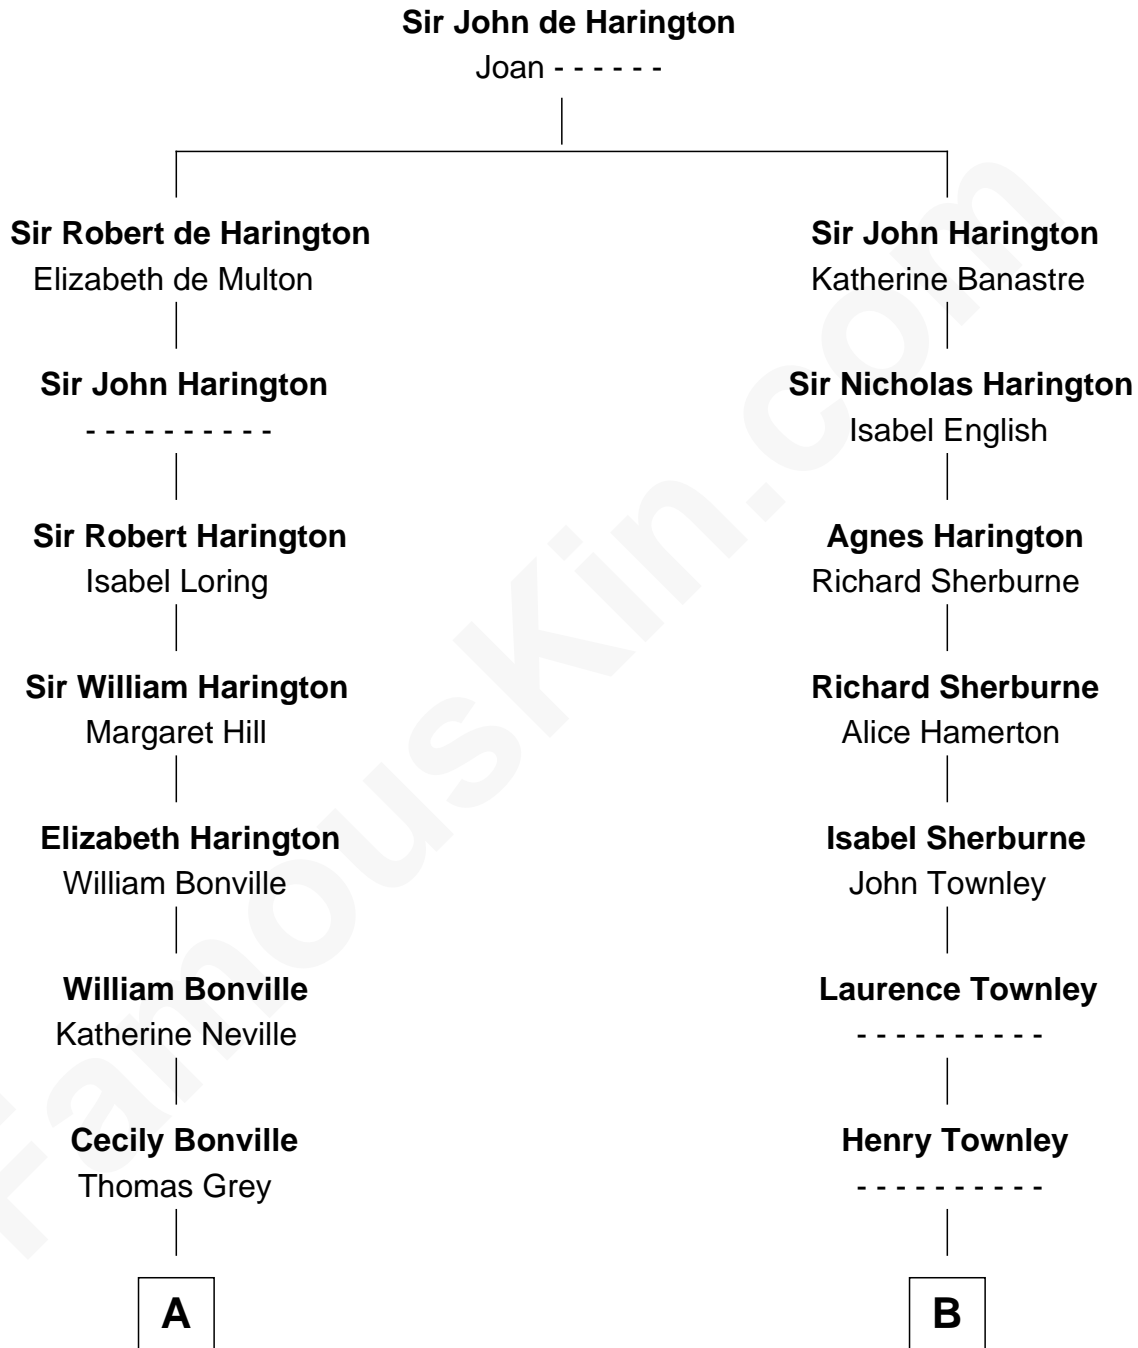

FamousKin.com
Relationship Chart of
Oliver Wendell Holmes, Sr.
American "Fireside" Poet

17th cousin 2 times removed of
General George C. Marshall
Author of "The Marshall Plan"

C

|
William Champe Marshall

Susan Myers

|
George Catlett Marshall

Laura Emily Bradford

|
General George C. Marshall

U.S. Army - World War II

FamousKin.com