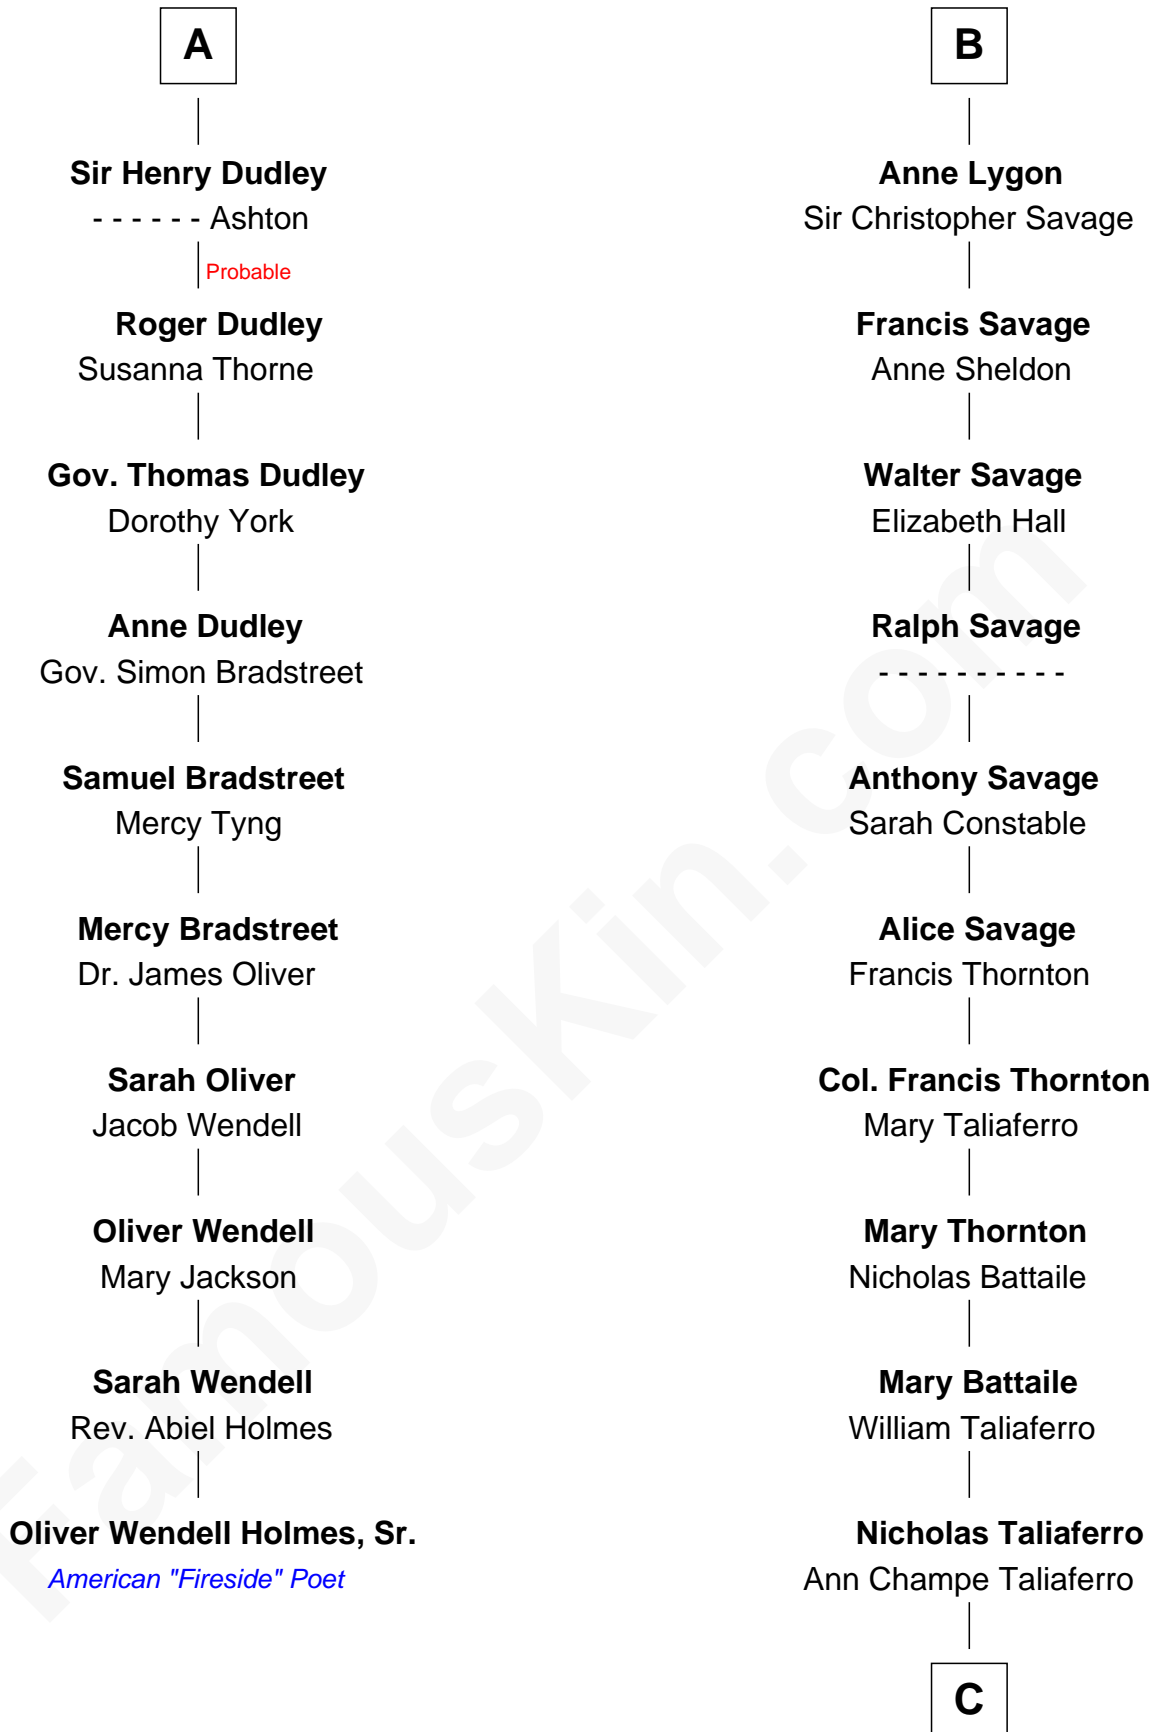

FamousKin.com
Relationship Chart of
Oliver Wendell Holmes, Sr.
American "Fireside" Poet

16th cousin 4 times removed of
General George C. Marshall
Author of "The Marshall Plan"

C

Matilda Battaile Taliaferro

Martin Marshall

William Champe Marshall

Susan Myers

George Catlett Marshall

Laura Emily Bradford

General George C. Marshall

U.S. Army - World War II