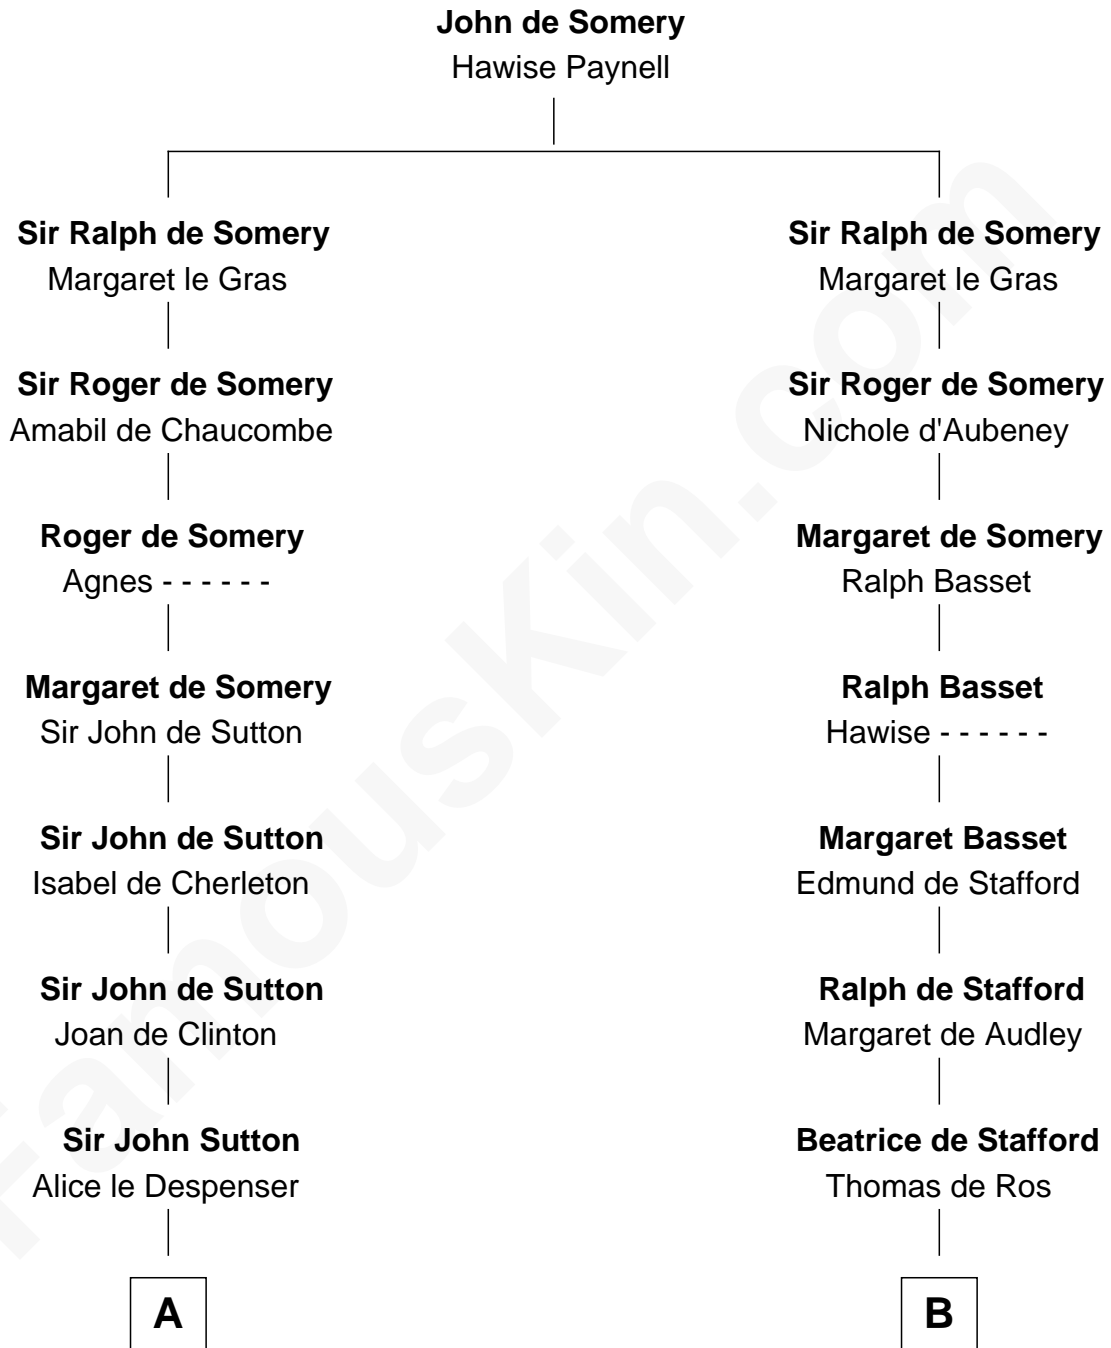

FamousKin.com
Relationship Chart of
Oliver Wendell Holmes, Sr.
American "Fireside" Poet

20th cousin 1 time removed of
Meriwether Lewis
Lewis and Clark Expedition

C

Mercy Bradstreet

Dr. James Oliver

Sarah Oliver

Jacob Wendell

Oliver Wendell

Mary Jackson

Sarah Wendell

Rev. Abiel Holmes

Oliver Wendell Holmes, Sr.

American "Fireside" Poet

D

Elizabeth Warner

Col. John Lewis

Col. Robert Lewis

Jane Meriwether

William Lewis

Lucy Meriwether

Meriwether Lewis

Lewis and Clark Expedition