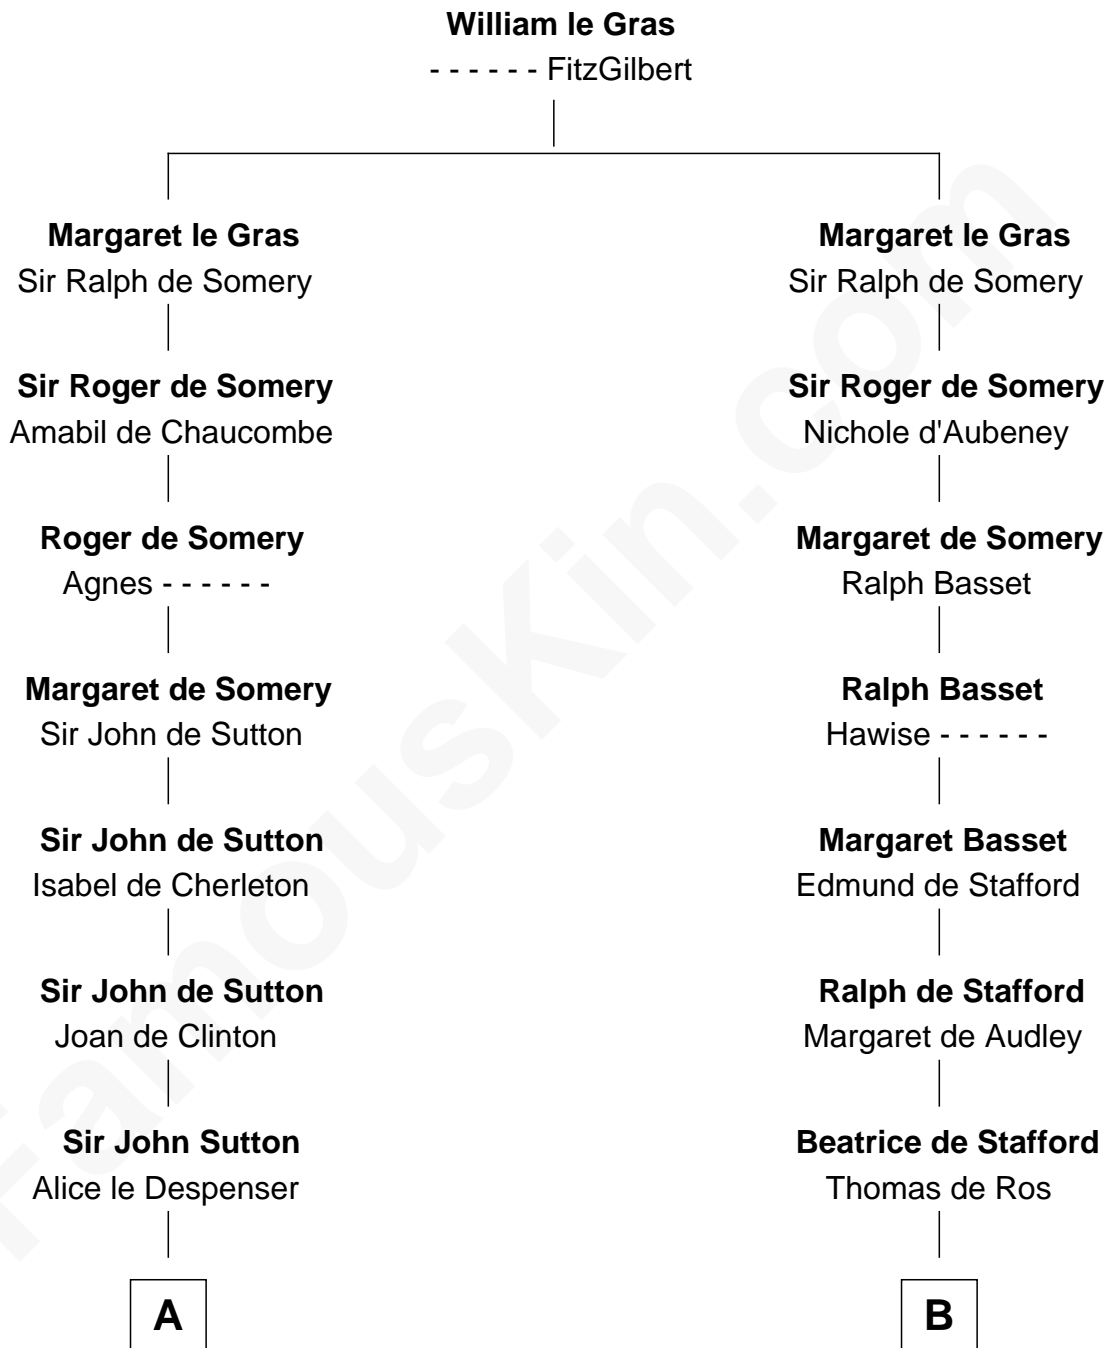

**FamousKin.com**  
**Relationship Chart of**  
**Oliver Wendell Holmes, Sr.**  
*American "Fireside" Poet*

20th cousin 1 time removed of

**Meriwether Lewis**  
*Lewis and Clark Expedition*

**C**

**Mercy Bradstreet**

Dr. James Oliver

**Sarah Oliver**

Jacob Wendell

**Oliver Wendell**

Mary Jackson

**Sarah Wendell**

Rev. Abiel Holmes

**Oliver Wendell Holmes, Sr.**

**Meriwether Lewis**

*Lewis and Clark Expedition*