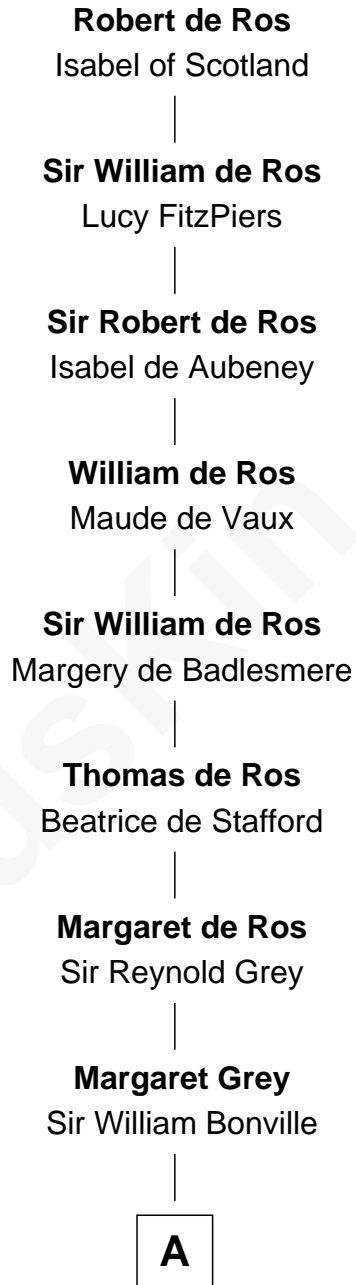

FamousKin.com

Relationship Chart of Oliver Wendell Holmes, Sr.

American "Fireside" Poet

19th Great-grandson of

Robert de Ros

Magna Carta Surety

A

William Bonville
Elizabeth Harington

William Bonville
Katherine Neville

Cecily Bonville
Thomas Grey

Cecily Grey
Sir John Sutton

Sir Henry Dudley
----- Ashton

Probable

Roger Dudley
Susanna Thorne

Gov. Thomas Dudley
Dorothy York

Anne Dudley
Gov. Simon Bradstreet

Samuel Bradstreet
Mercy Tyng

Mercy Bradstreet
Dr. James Oliver

B

B

—
Sarah Oliver
Jacob Wendell

—
Oliver Wendell
Mary Jackson

—
Sarah Wendell
Rev. Abiel Holmes

—
Oliver Wendell Holmes, Sr.
American "Fireside" Poet