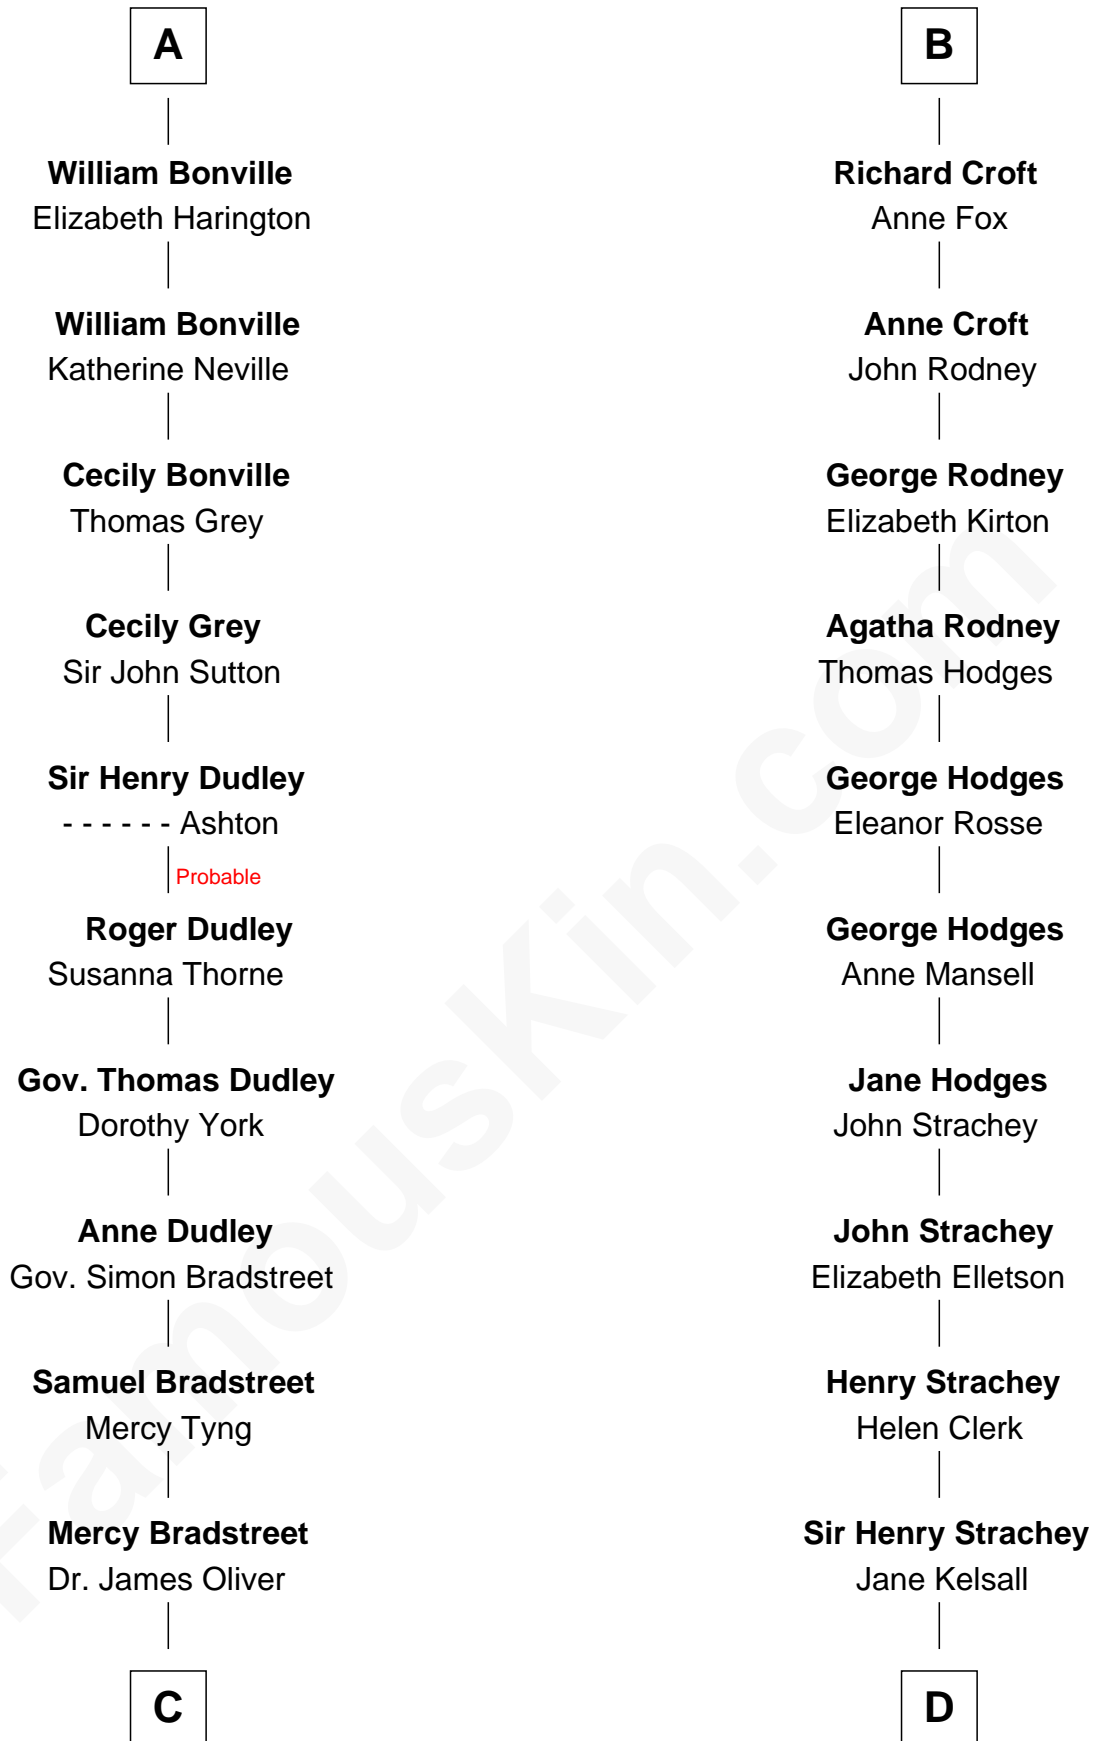

FamousKin.com
Relationship Chart of
Oliver Wendell Holmes, Sr.
American "Fireside" Poet

19th cousin 1 time removed of

Lytton Strachey
Author and Co-Founder of Bloomsbury Group

C

Sarah Oliver
Jacob Wendell