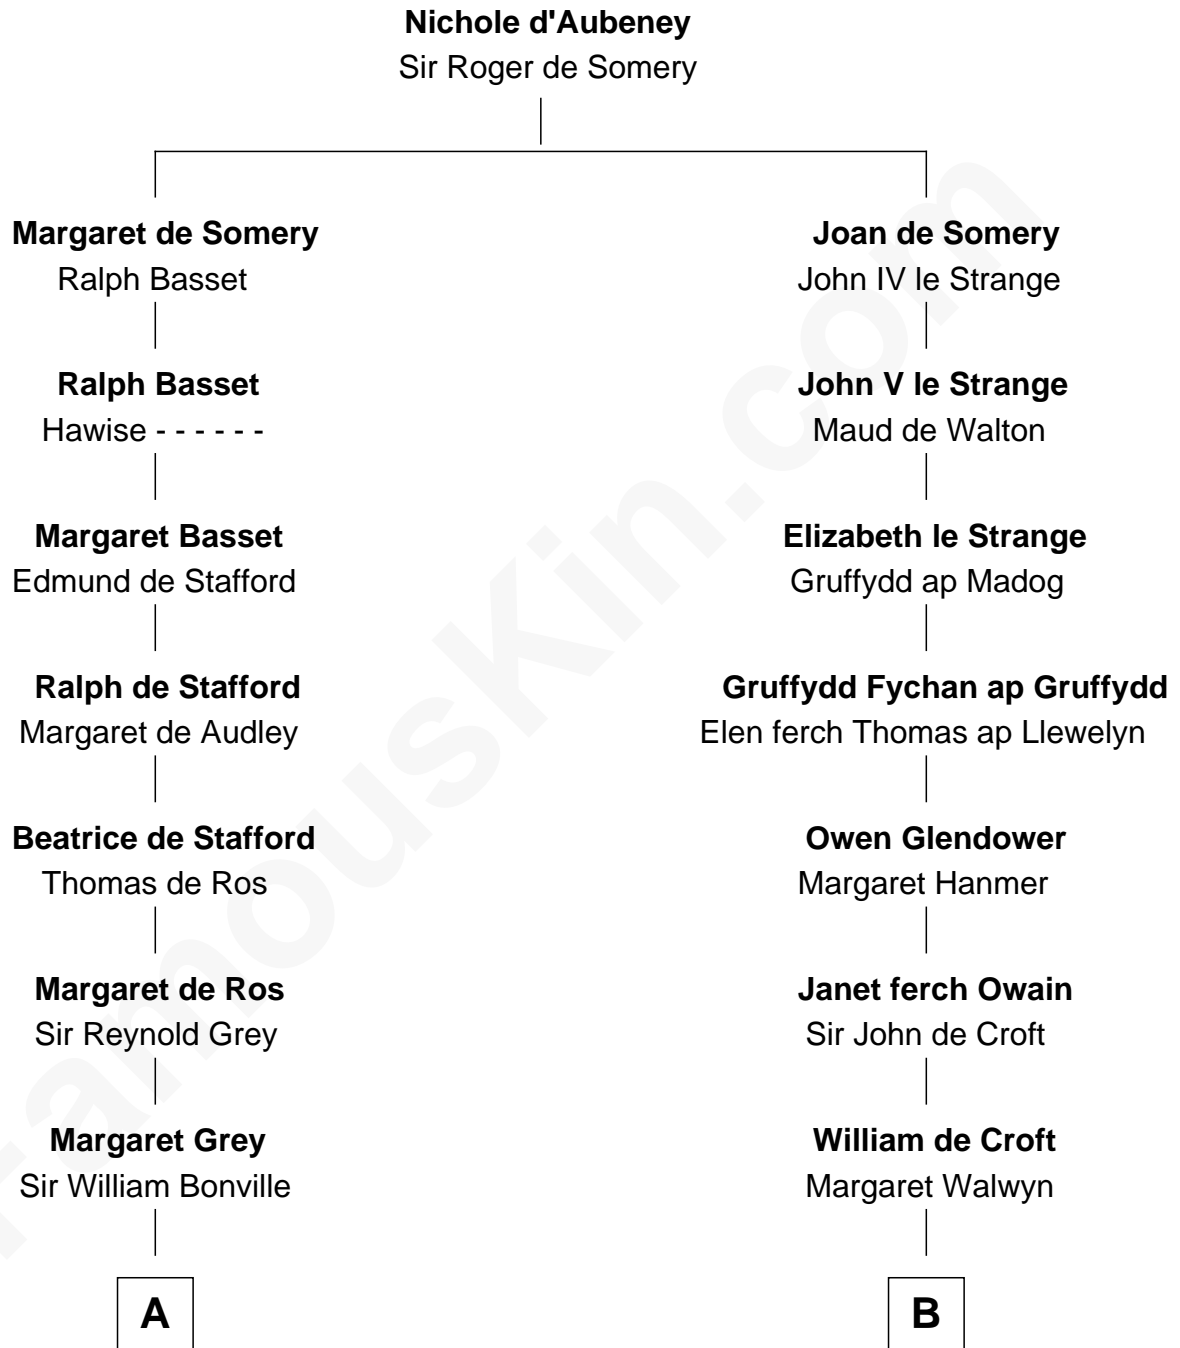

FamousKin.com
Relationship Chart of
Oliver Wendell Holmes, Sr.
American "Fireside" Poet

19th cousin 1 time removed of

Lytton Strachey
Author and Co-Founder of Bloomsbury Group

C

Sarah Oliver
Jacob Wendell

Oliver Wendell
Mary Jackson

Sarah Wendell
Rev. Abiel Holmes

Oliver Wendell Holmes, Sr.
American "Fireside" Poet

D

Edward Strachey
Julia Woodburn Kirkpatrick

Sir Richard Strachey
Jane Maria Grant

Lytton Strachey
British Author