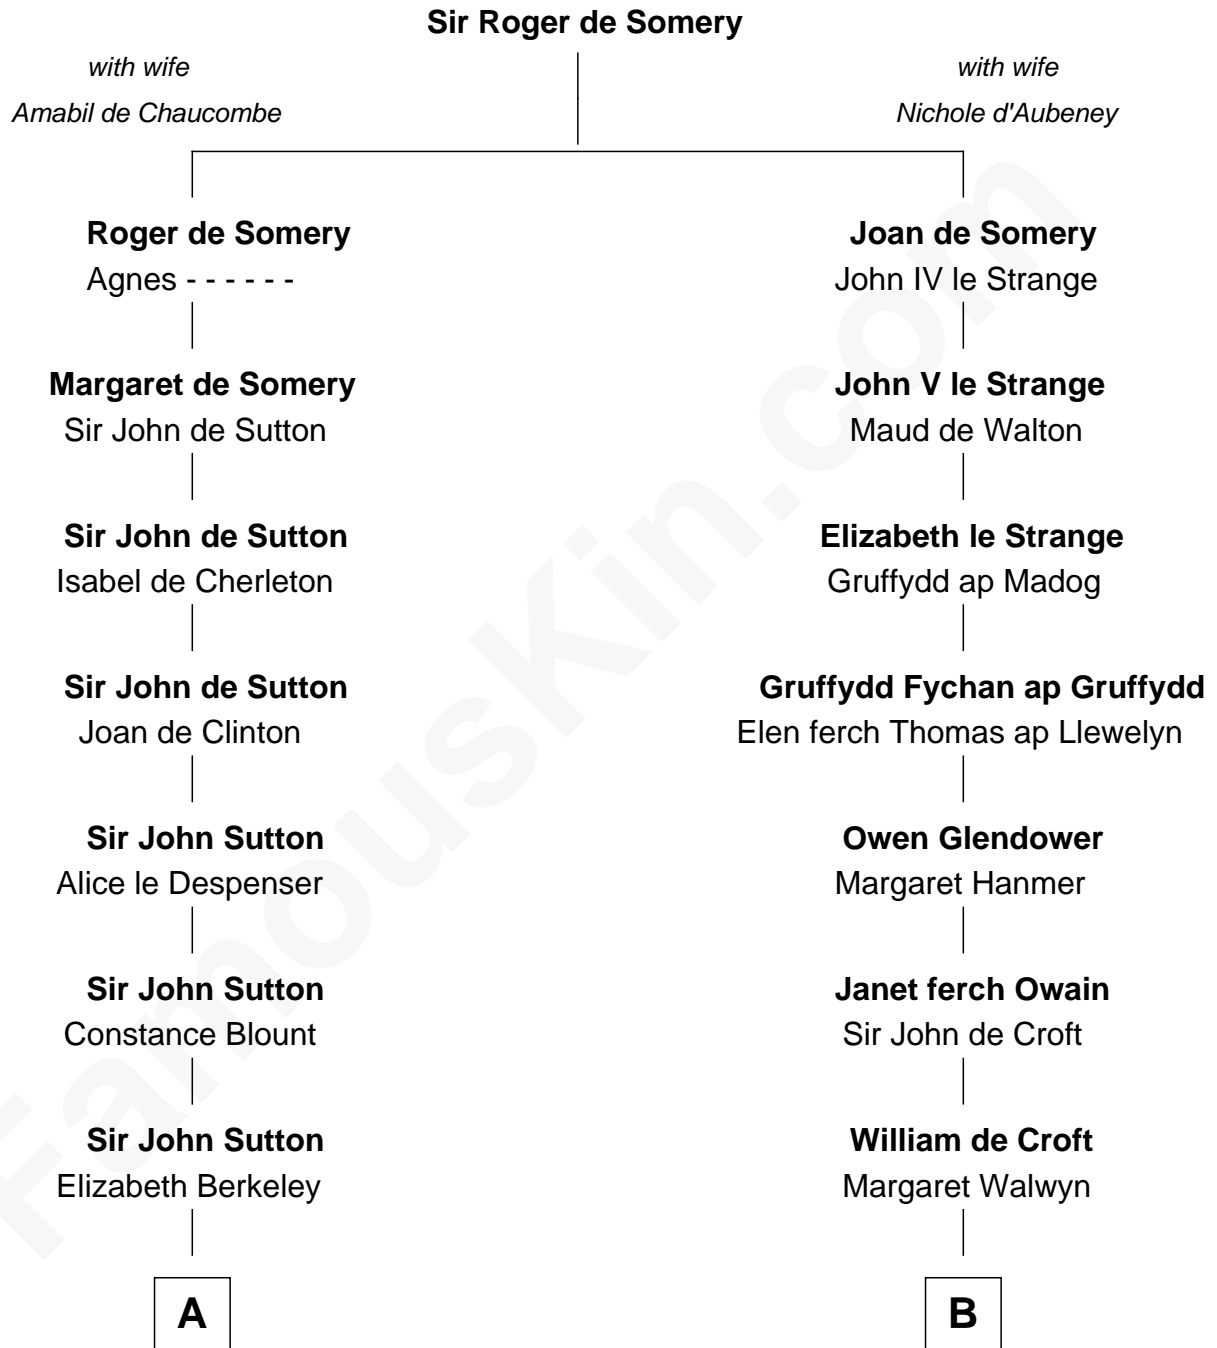

FamousKin.com
Relationship Chart of
Oliver Wendell Holmes, Sr.
American "Fireside" Poet

19th cousin of

Lytton Strachey
Author and Co-Founder of Bloomsbury Group

C

Oliver Wendell

Mary Jackson

Sarah Wendell

Rev. Abiel Holmes

Oliver Wendell Holmes, Sr.

American "Fireside" Poet

D

Edward Strachey

Julia Woodburn Kirkpatrick

Sir Richard Strachey

Jane Maria Grant

Lytton Strachey