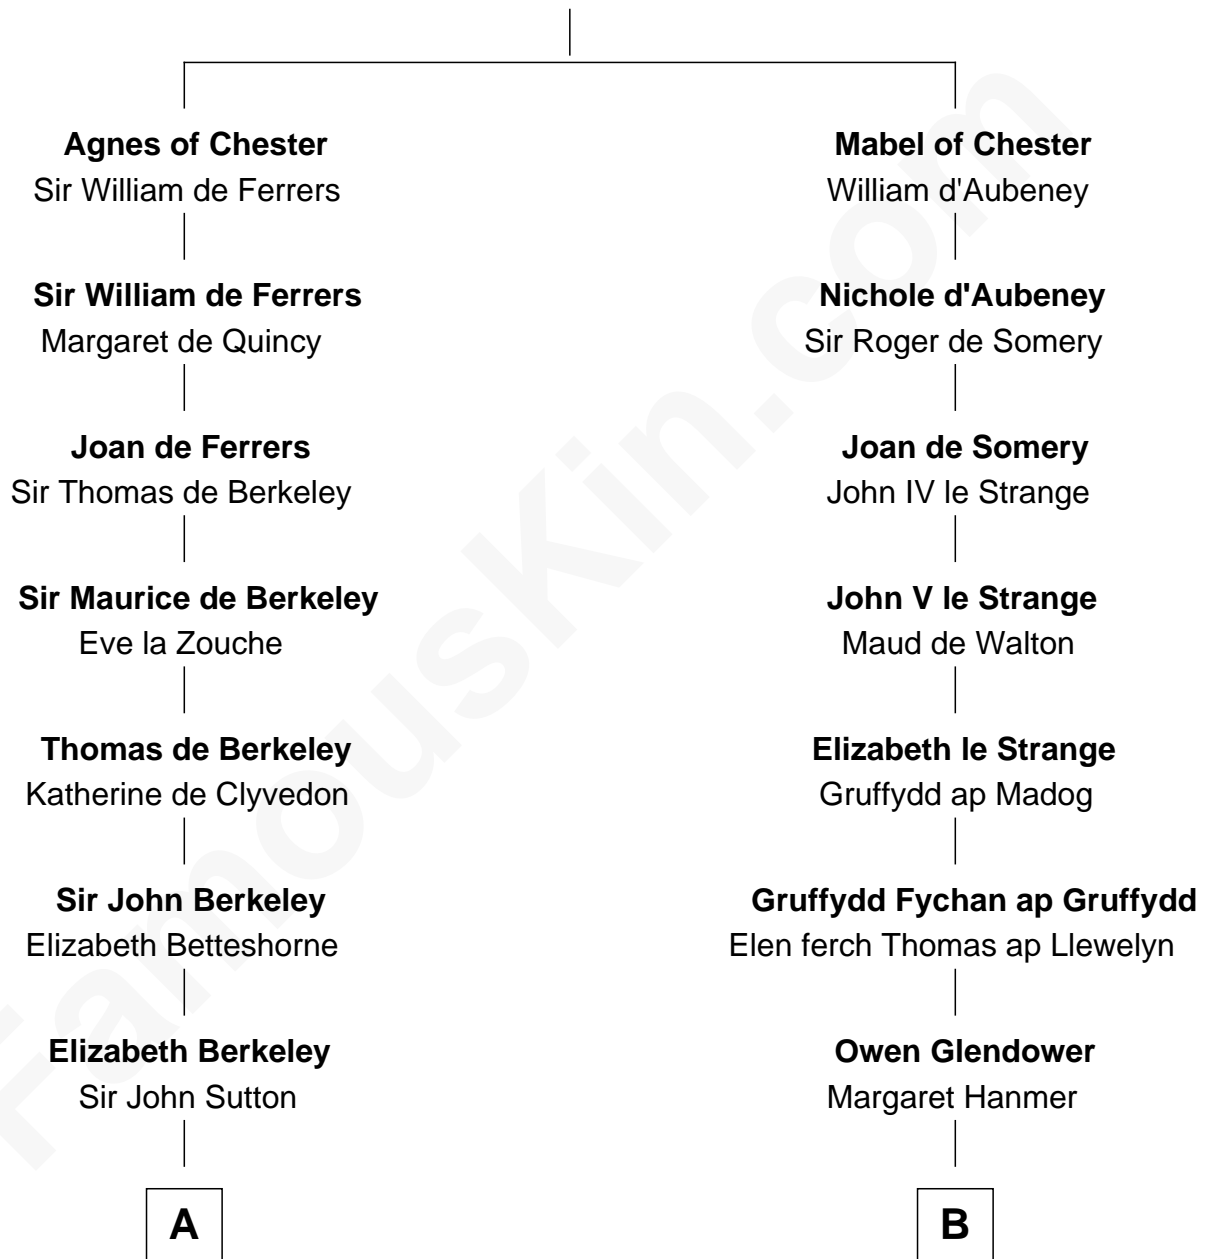

FamousKin.com
Relationship Chart of
Oliver Wendell Holmes, Sr.
American "Fireside" Poet

19th cousin 2 times removed of

Lytton Strachey
Author and Co-Founder of Bloomsbury Group

Bertrade de Montfort

Hugh de Kevelioc

C

Oliver Wendell

Mary Jackson

Sarah Wendell

Rev. Abiel Holmes

Oliver Wendell Holmes, Sr.

American "Fireside" Poet

D

Henry Strachey

Helen Clerk

Sir Henry Strachey

Jane Kelsall

Edward Strachey

Julia Woodburn Kirkpatrick

Sir Richard Strachey

Jane Maria Grant