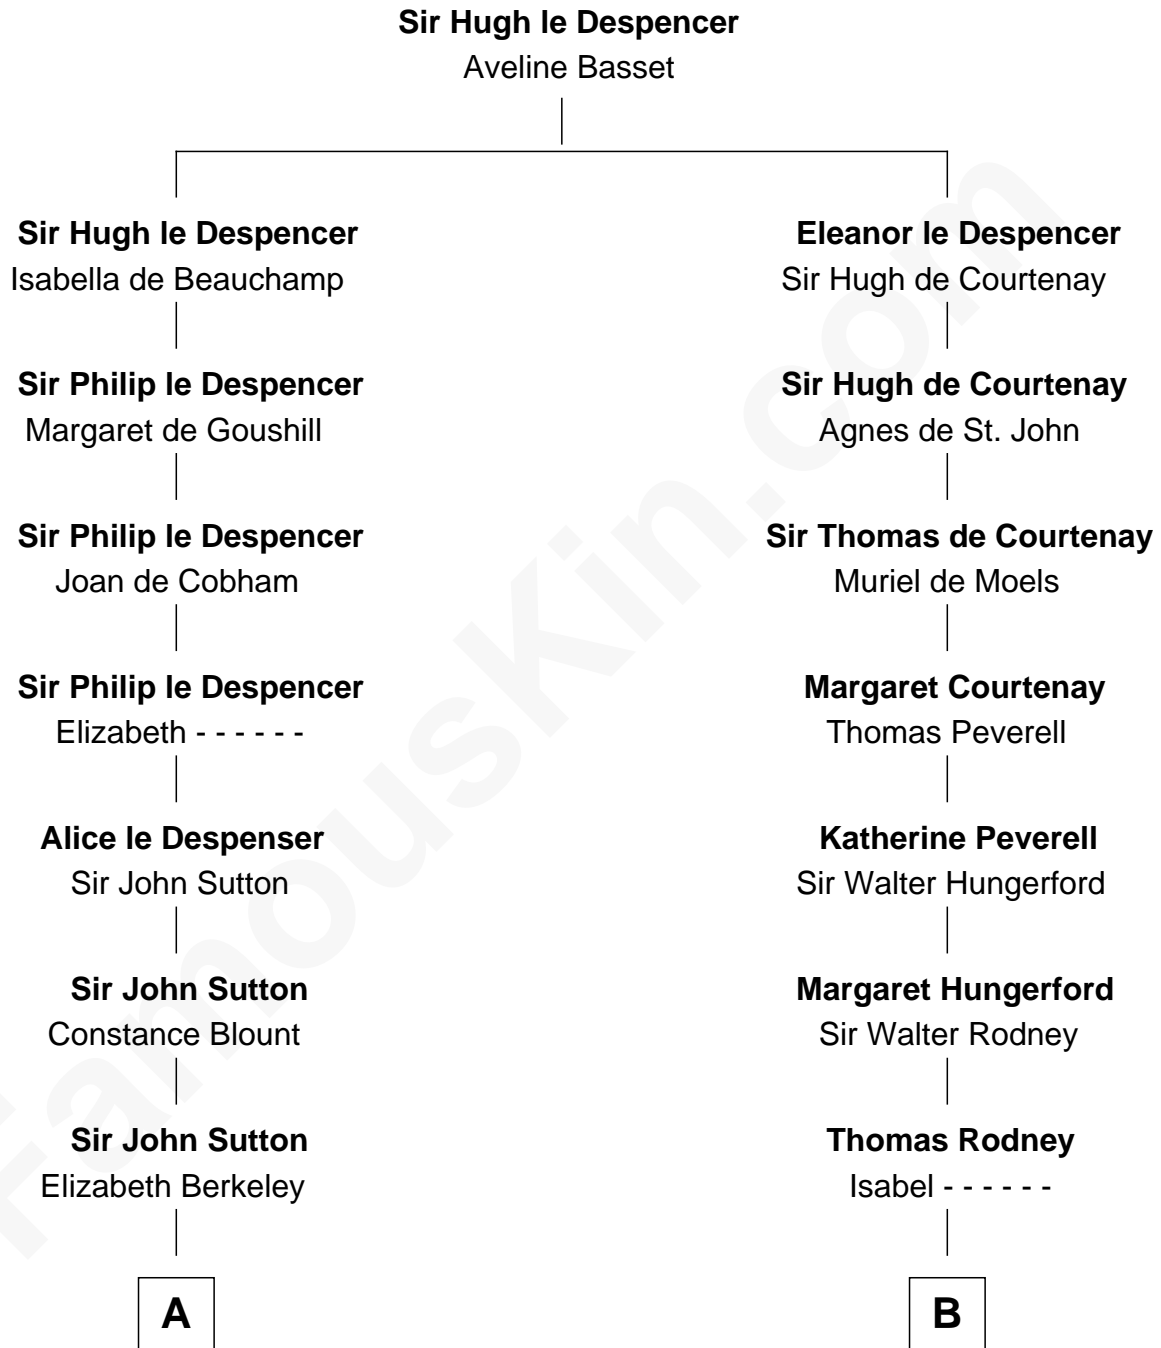

FamousKin.com
Relationship Chart of
Oliver Wendell Holmes, Sr.
American "Fireside" Poet

18th cousin 1 time removed of

Lytton Strachey
Author and Co-Founder of Bloomsbury Group

C

Oliver Wendell

Mary Jackson