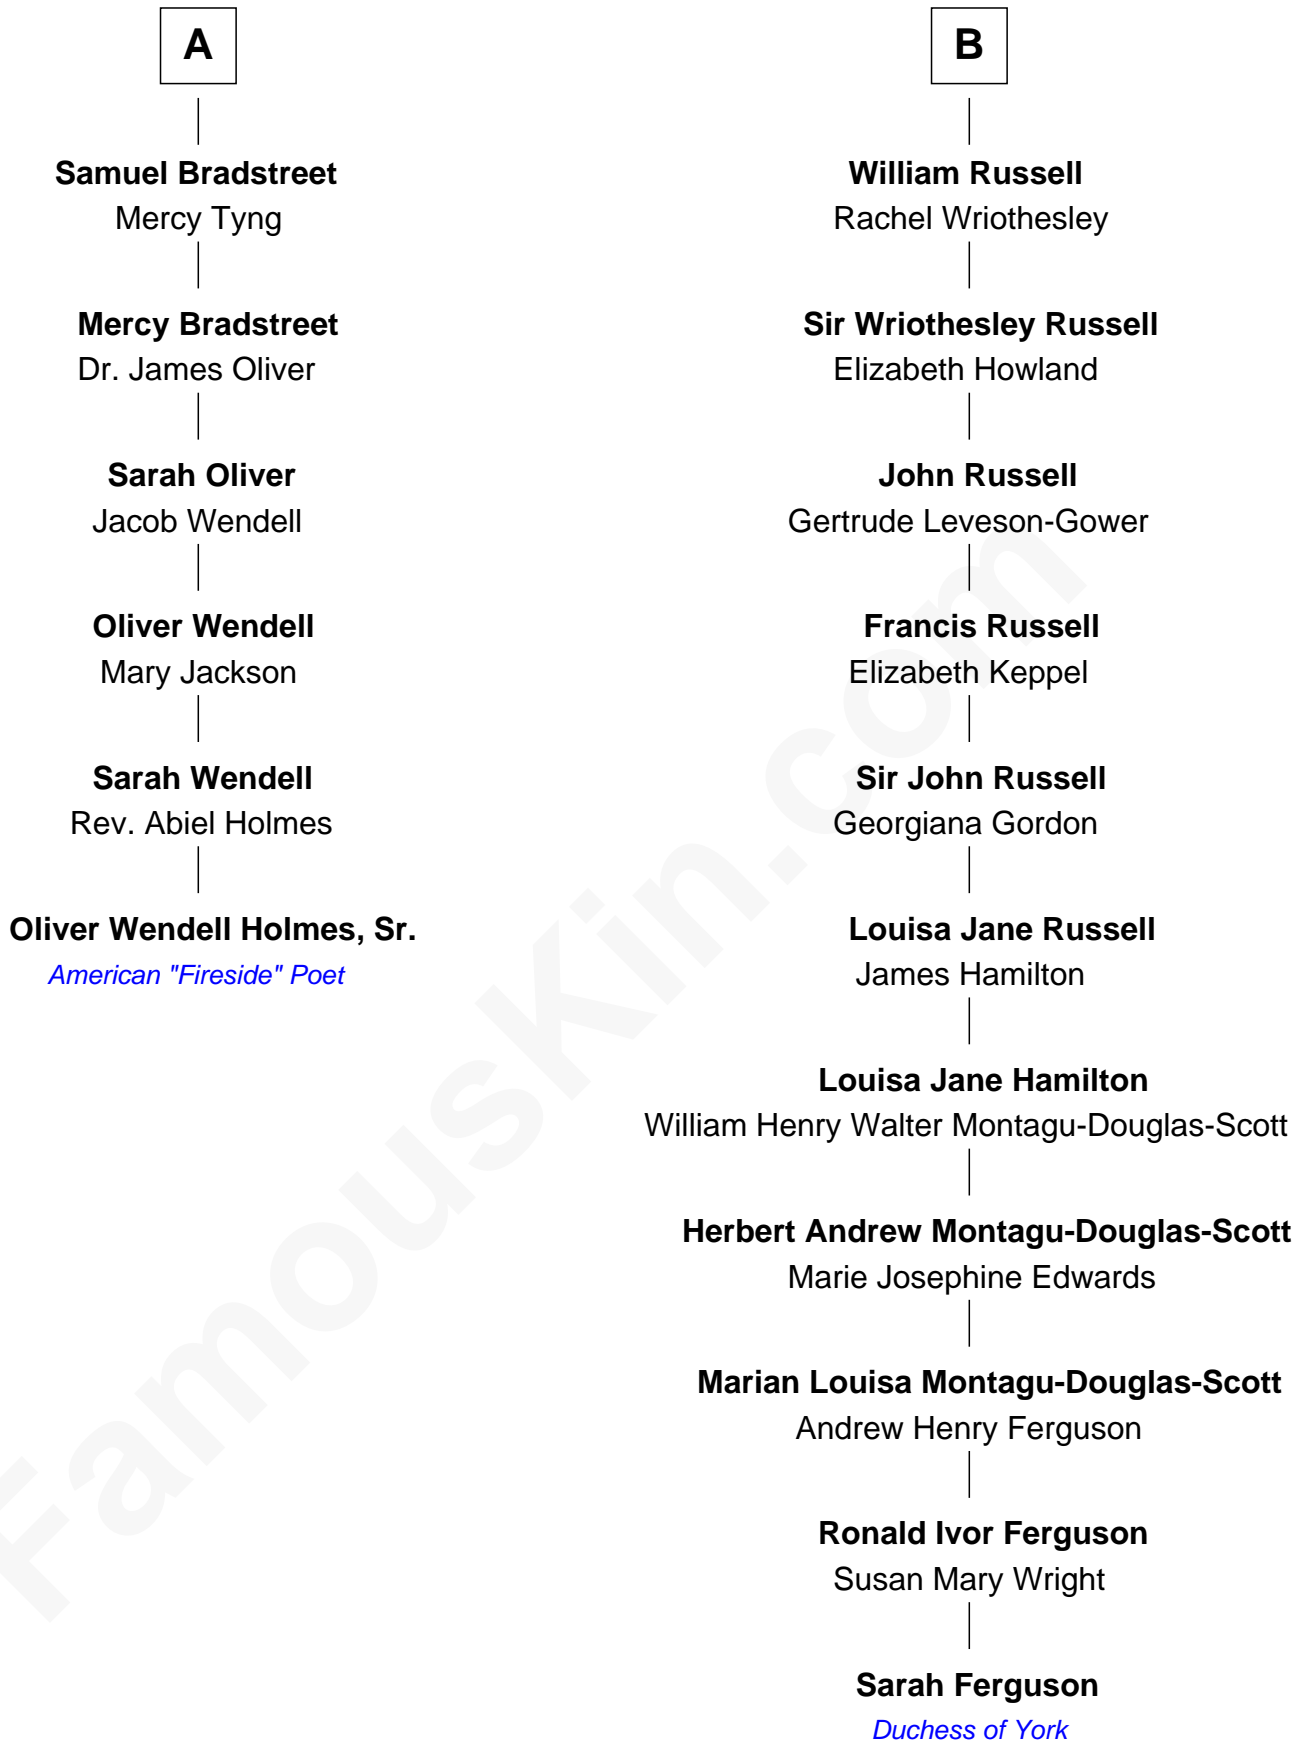

FamousKin.com
Relationship Chart of
Oliver Wendell Holmes, Sr.
American "Fireside" Poet

12th cousin 5 times removed of

Sarah Ferguson
Duchess of York

Sarah Ferguson photo by [Norbert Aepli](#) ([CC BY 3.0](#))