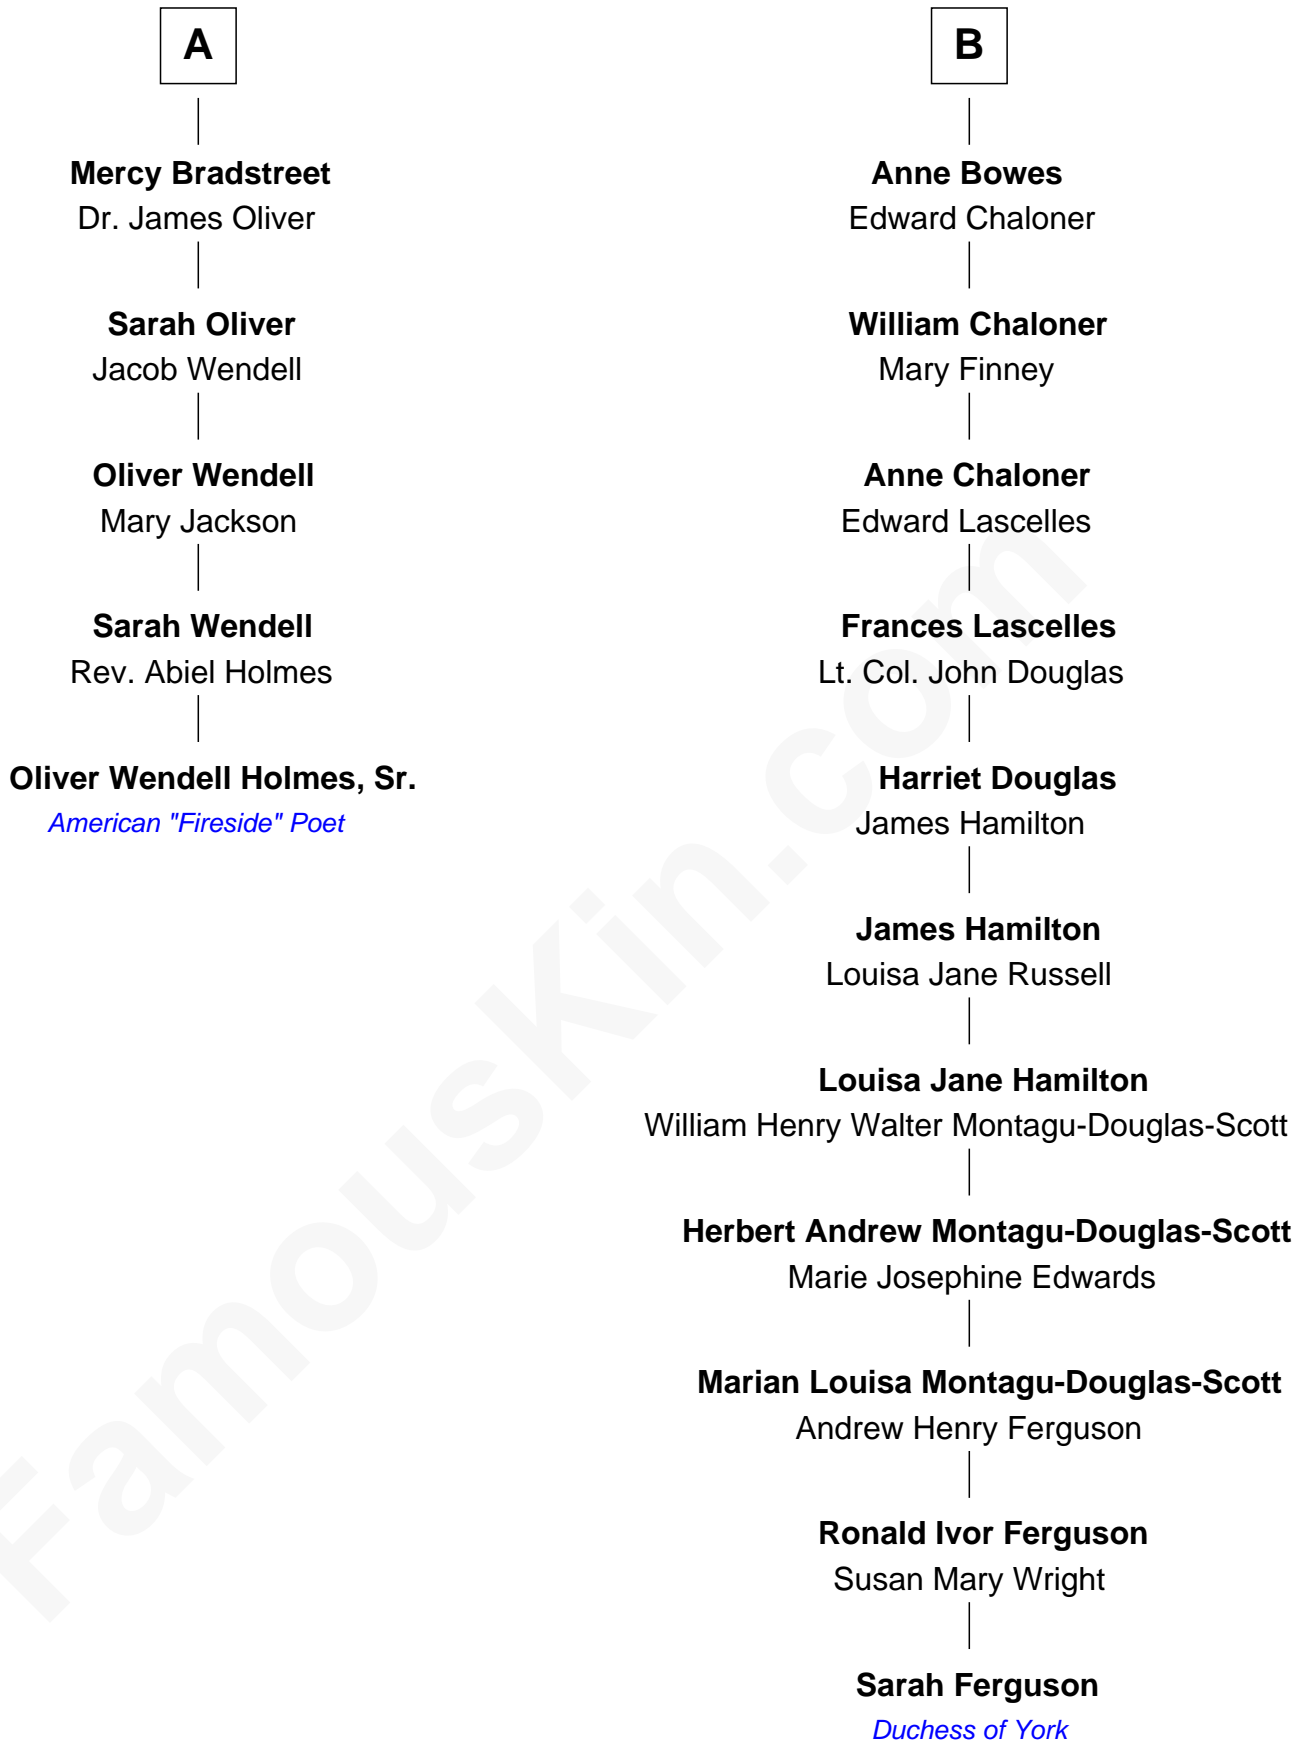

**FamousKin.com**  
**Relationship Chart of**  
**Oliver Wendell Holmes, Sr.**  
*American "Fireside" Poet*

11th cousin 6 times removed of

**Sarah Ferguson**  
*Duchess of York*

**Sir William Troutbeck**  
 Margaret Stanley

**Joan Troutbeck**  
 Sir William Griffith

**Adam Troutbeck**  
 Joan Molyneux

**Sir William Griffith**  
 Jane Stradling

**Margaret Troutbeck**  
 Sir John Talbot

**Dorothy Griffith**  
 William Williams

**Sir John Talbot**  
 Frances Giffard

**Jane Williams**  
 William Coytmore

**Jane Talbot**  
 Sir George Bowes

**Rowland Coytmore**  
 Katherine Myles

**Thomas Bowes**  
 Anne Warcop

**Elizabeth Coytmore**  
 William Tyng

**Thomas Bowes**  
 Anne Maxton

**Mercy Tyng**  
 Samuel Bradstreet

**Sir William Bowes**  
 Elizabeth Blakiston

**A**

**B**

Sarah Ferguson photo by [Norbert Aepli](#) (CC BY 3.0)