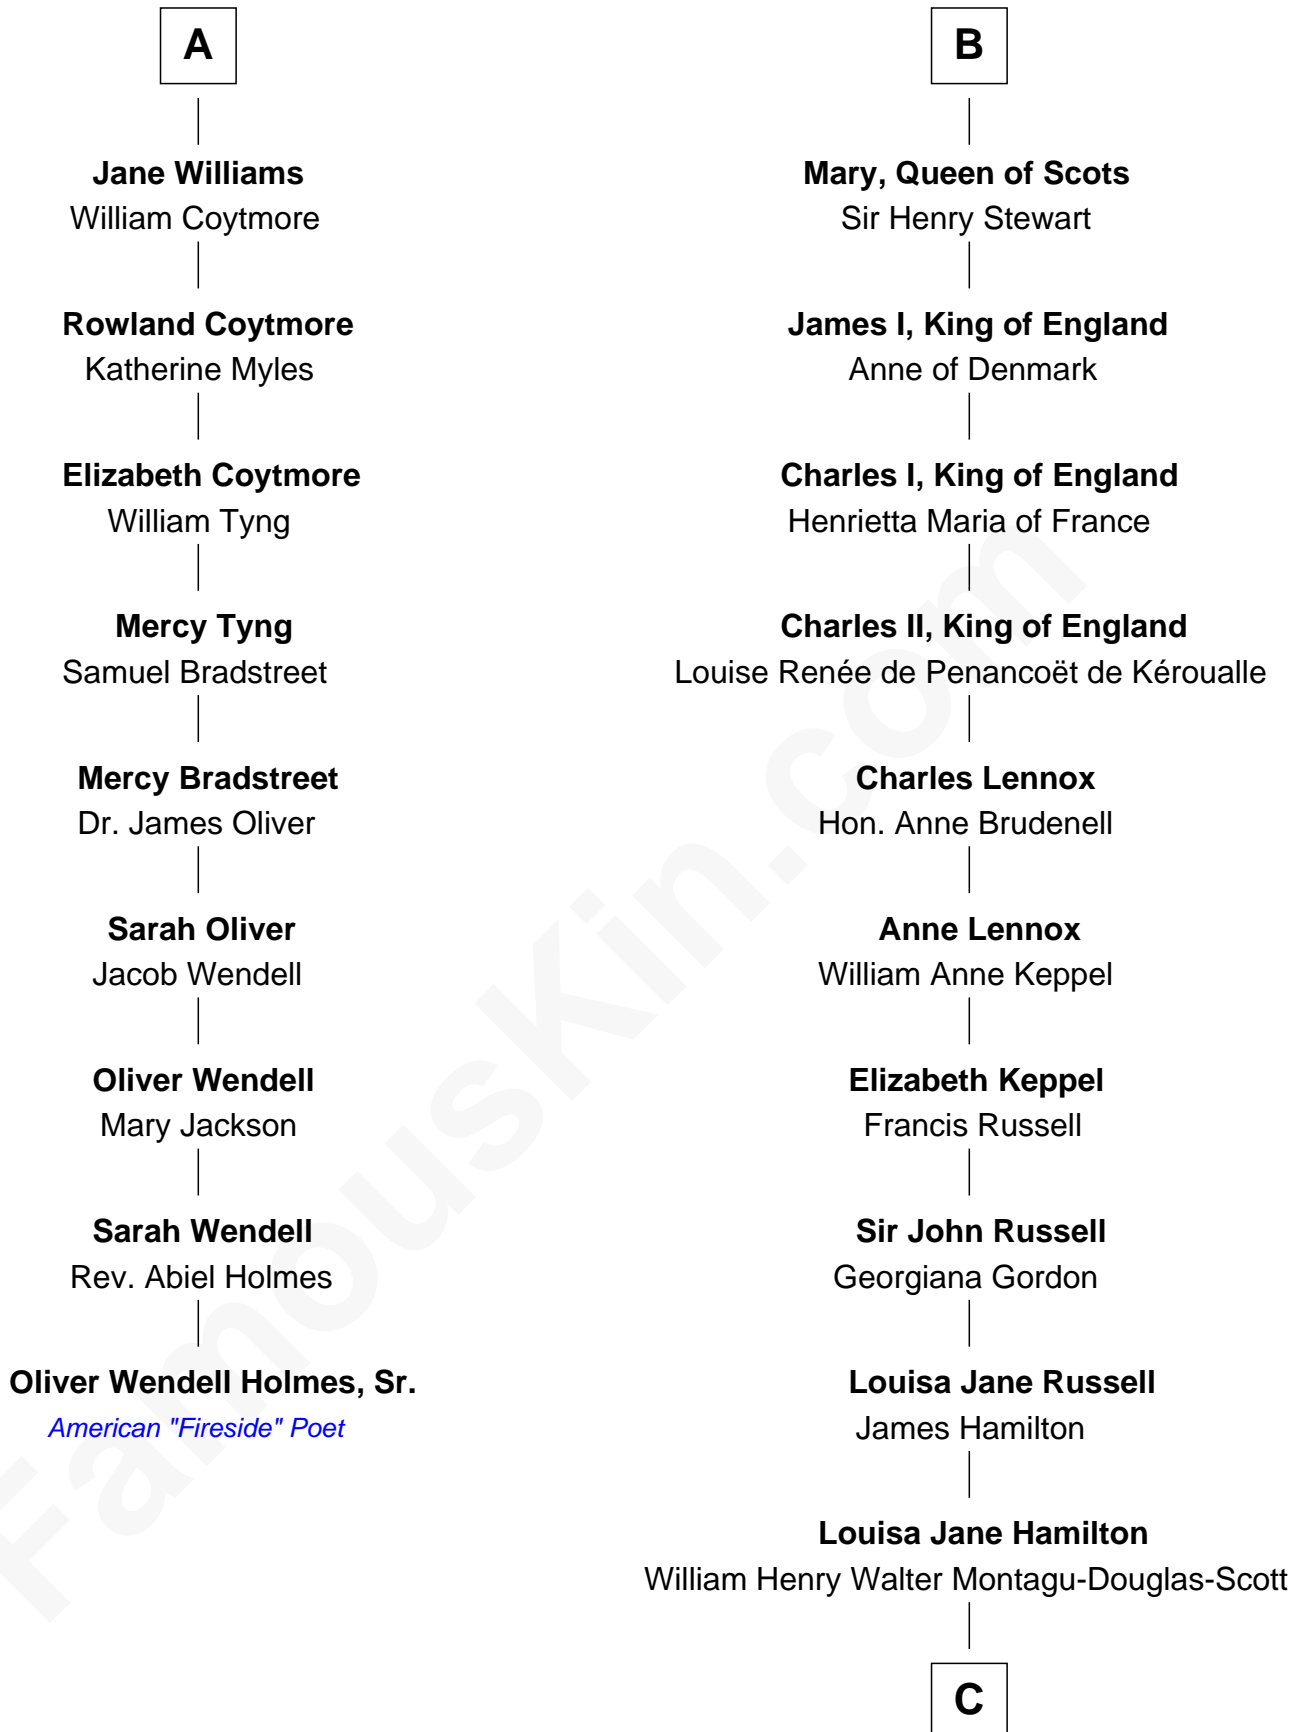

**FamousKin.com**  
**Relationship Chart of**  
**Oliver Wendell Holmes, Sr.**  
*American "Fireside" Poet*

15th cousin 5 times removed of

**Sarah Ferguson**  
*Duchess of York*

**Goronwy ap Ednyfed**

C

**Herbert Andrew Montagu-Douglas-Scott**

Marie Josephine Edwards

**Marian Louisa Montagu-Douglas-Scott**

Andrew Henry Ferguson

**Ronald Ivor Ferguson**

Susan Mary Wright

**Sarah Ferguson**

*Duchess of York*