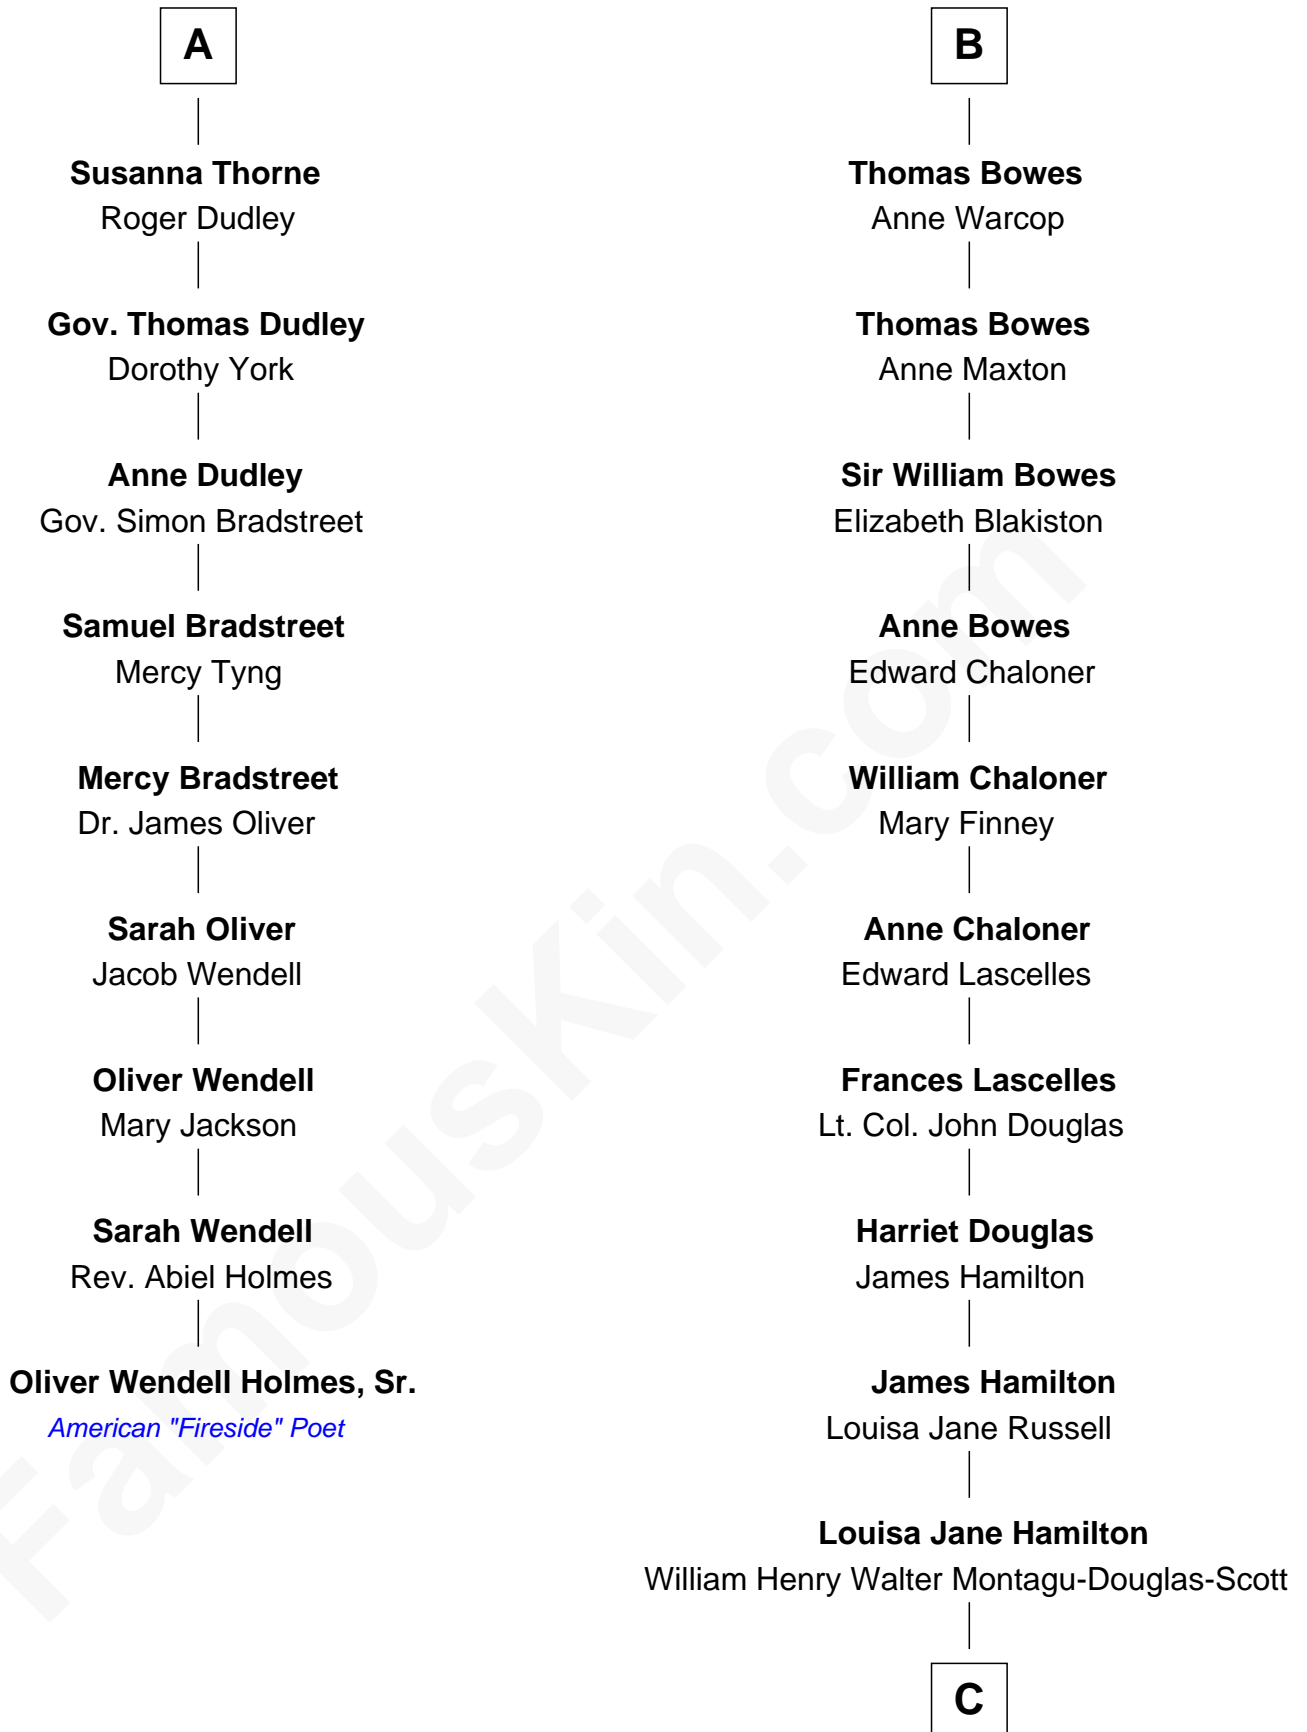

FamousKin.com
Relationship Chart of
Oliver Wendell Holmes, Sr.
American "Fireside" Poet

15th cousin 5 times removed of

Sarah Ferguson
Duchess of York

Sir John Grey
 Avice Marmion

C

Herbert Andrew Montagu-Douglas-Scott

Marie Josephine Edwards

Marian Louisa Montagu-Douglas-Scott

Andrew Henry Ferguson

Ronald Ivor Ferguson

Susan Mary Wright

Sarah Ferguson

Duchess of York