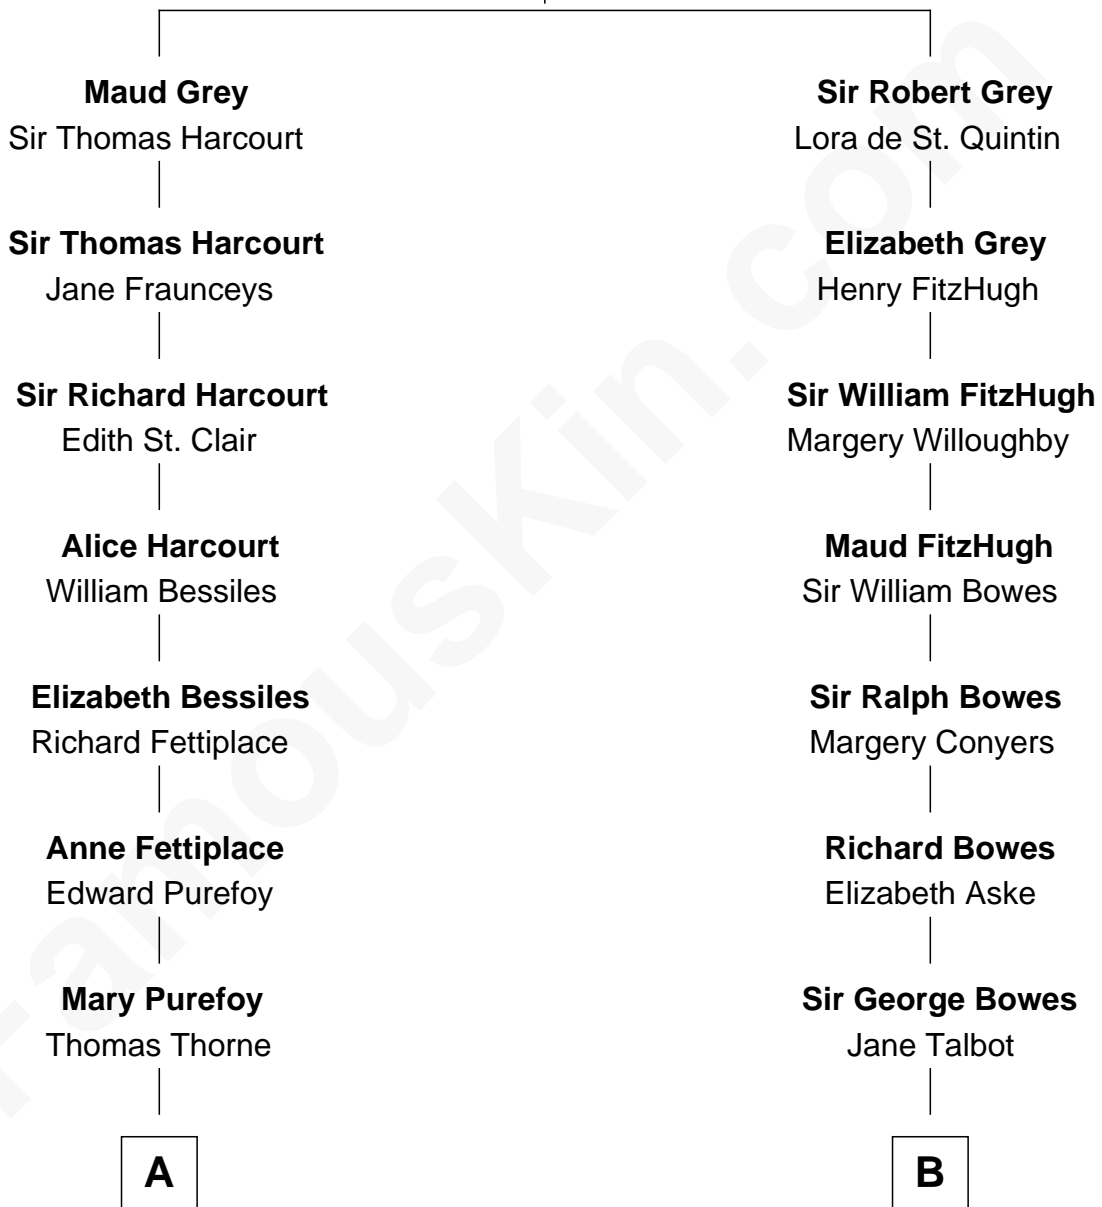

FamousKin.com
Relationship Chart of
Oliver Wendell Holmes, Sr.
American "Fireside" Poet

15th cousin 5 times removed of

Sarah Ferguson
Duchess of York

Sir John Grey
 Avice Marmion

C

Herbert Andrew Montagu-Douglas-Scott

Marie Josephine Edwards

Marian Louisa Montagu-Douglas-Scott

Andrew Henry Ferguson

Ronald Ivor Ferguson

Susan Mary Wright

Sarah Ferguson

Duchess of York