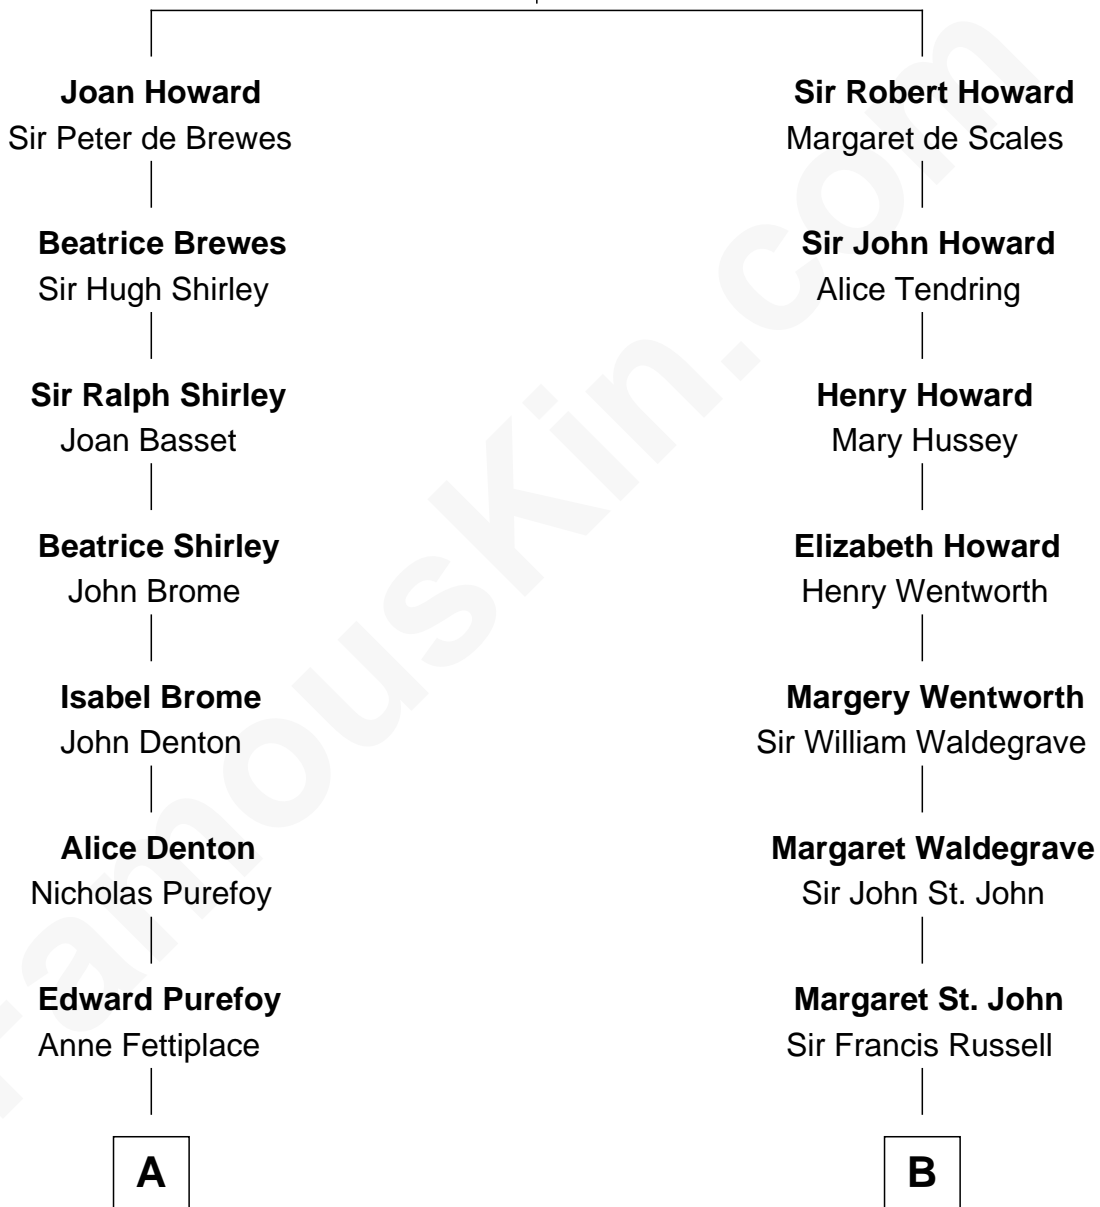

**FamousKin.com**  
**Relationship Chart of**  
**Oliver Wendell Holmes, Sr.**  
*American "Fireside" Poet*

16th cousin 4 times removed of

**Sarah Ferguson**  
*Duchess of York*

**Sir John Howard**  
 Alice de Bois

C

**Herbert Andrew Montagu-Douglas-Scott**

Marie Josephine Edwards

**Marian Louisa Montagu-Douglas-Scott**

Andrew Henry Ferguson

**Ronald Ivor Ferguson**

Susan Mary Wright

**Sarah Ferguson**

*Duchess of York*