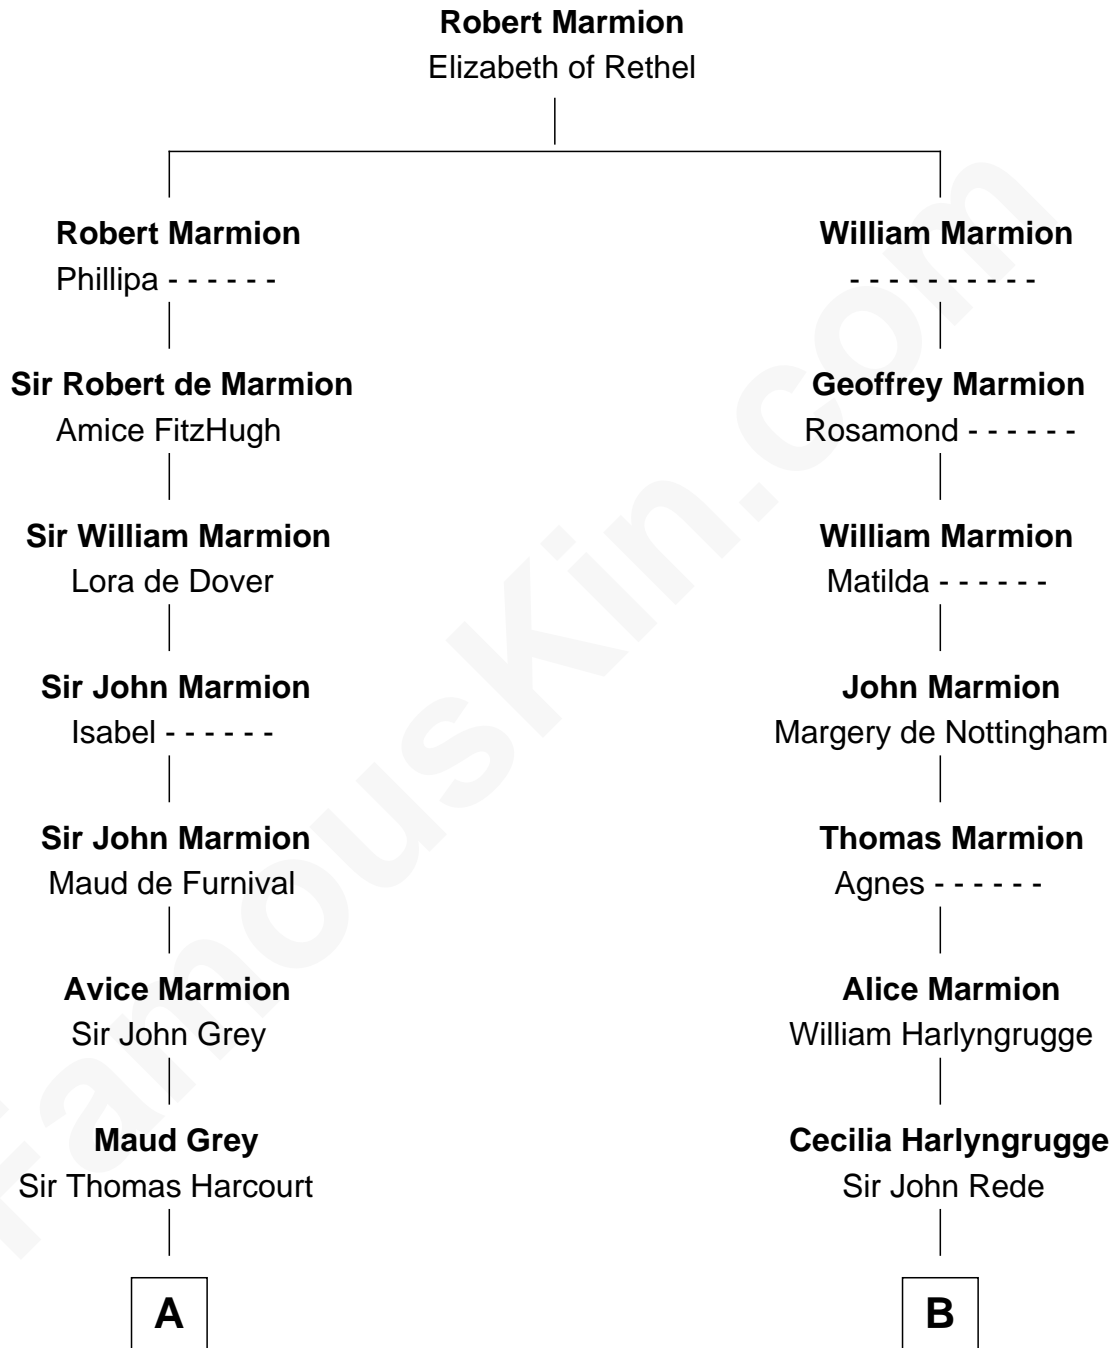

FamousKin.com

Relationship Chart of

Oliver Wendell Holmes, Sr.

American "Fireside" Poet

21st cousin of

Olivia De Havilland

Movie Actress

C

Mercy Bradstreet

Dr. James Oliver

Sarah Oliver

Jacob Wendell

Oliver Wendell

Mary Jackson

Sarah Wendell

Rev. Abiel Holmes