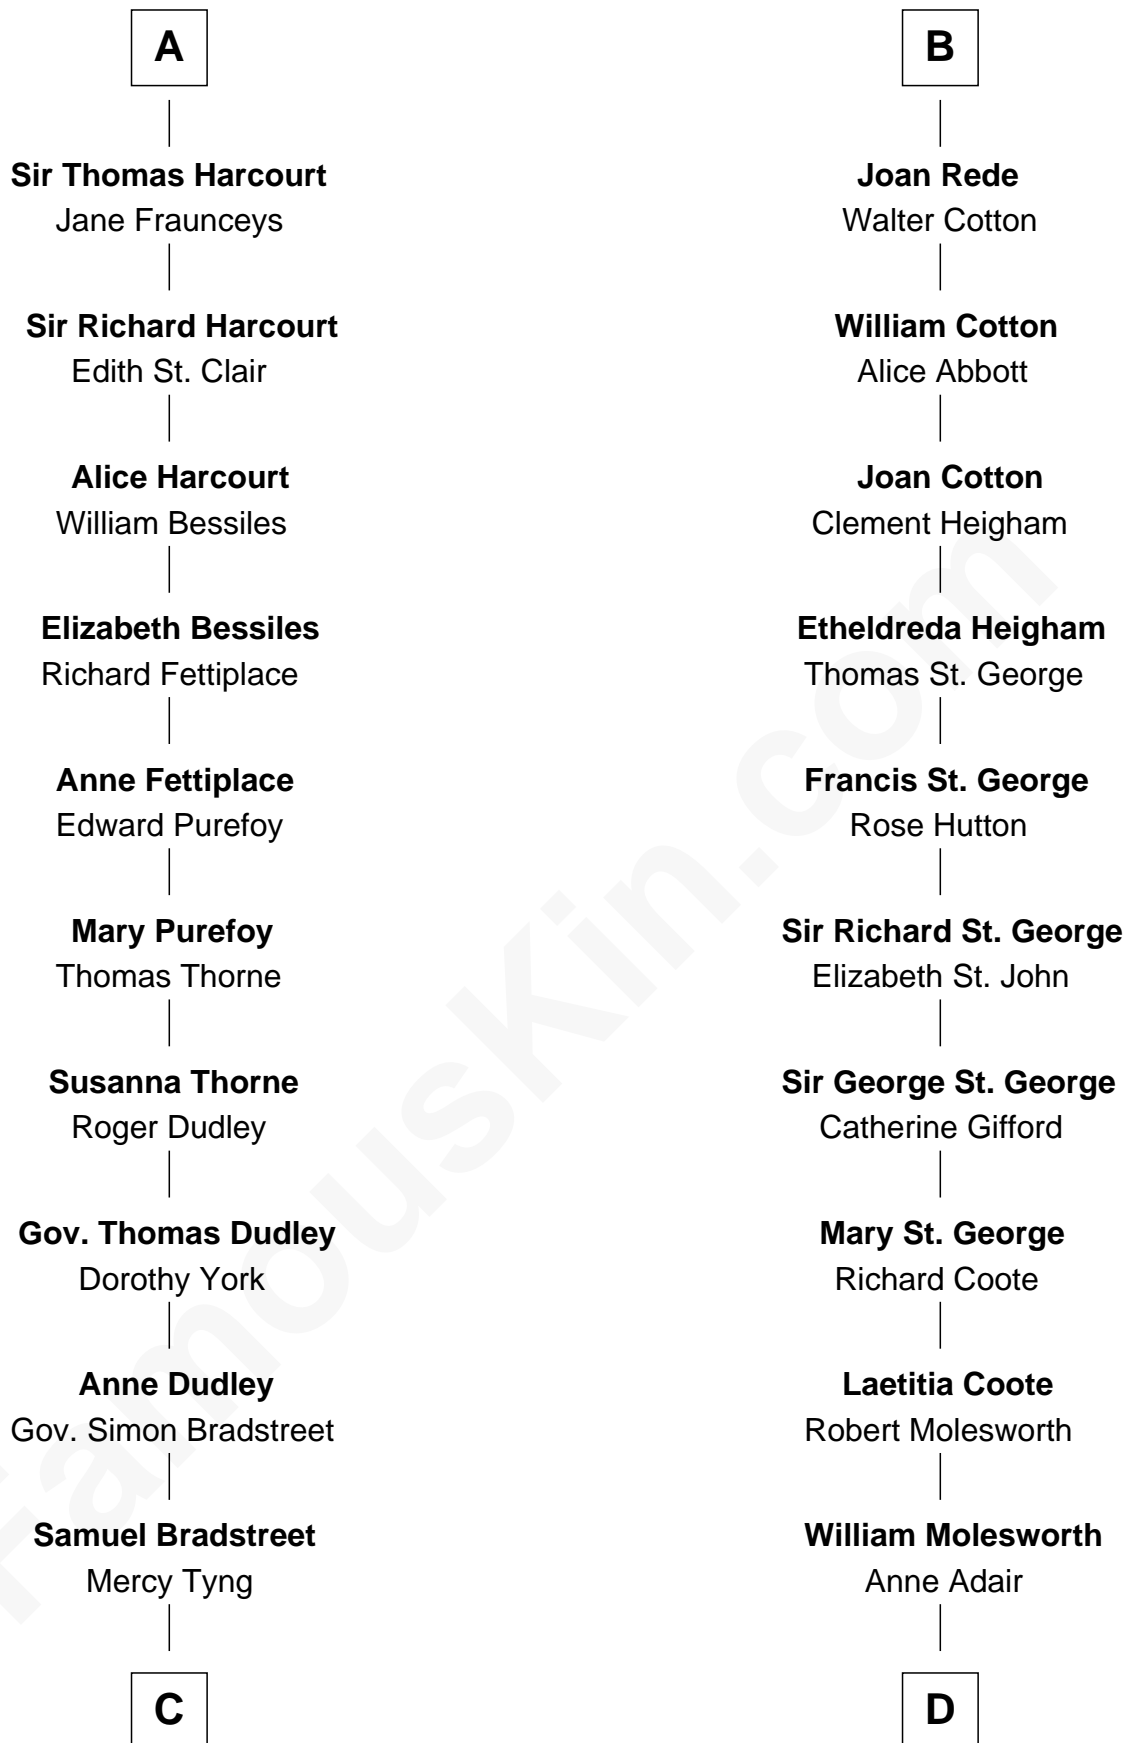

FamousKin.com

Relationship Chart of

Oliver Wendell Holmes, Sr.

American "Fireside" Poet

21st cousin of

Olivia De Havilland

Movie Actress

C

Mercy Bradstreet

Dr. James Oliver

Sarah Oliver

Jacob Wendell

Oliver Wendell

Mary Jackson

Sarah Wendell

Rev. Abiel Holmes