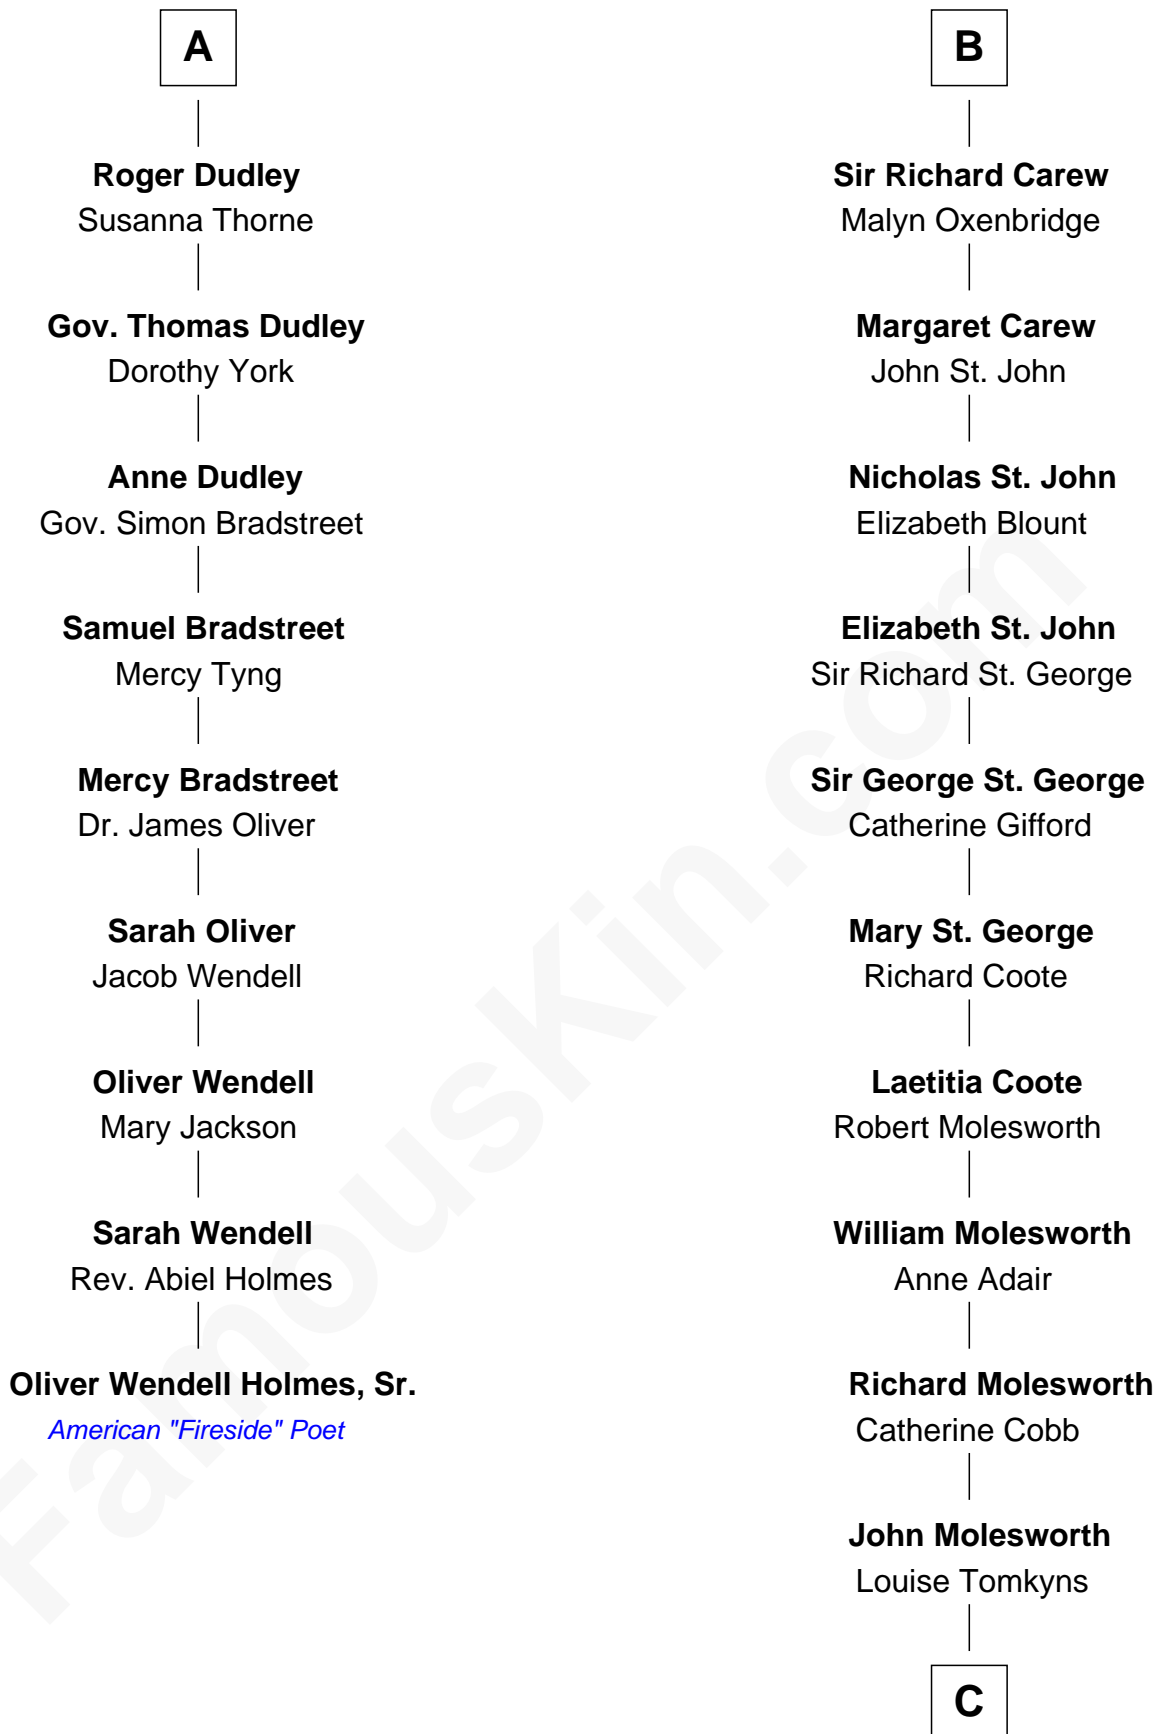

**FamousKin.com**  
**Relationship Chart of**  
**Oliver Wendell Holmes, Sr.**  
*American "Fireside" Poet*

15th cousin 4 times removed of

**Olivia De Havilland**  
*Movie Actress*

**Sir Maurice de Berkeley**  
 Eve la Zouche

**C**

**Margaret Letitia Molesworth**  
Charles Richard De Havilland

**Walter Augustus De Havilland**  
Lillian Augusta Ruse

**Olivia De Havilland**  
*Movie Actress*

FamousKin.com