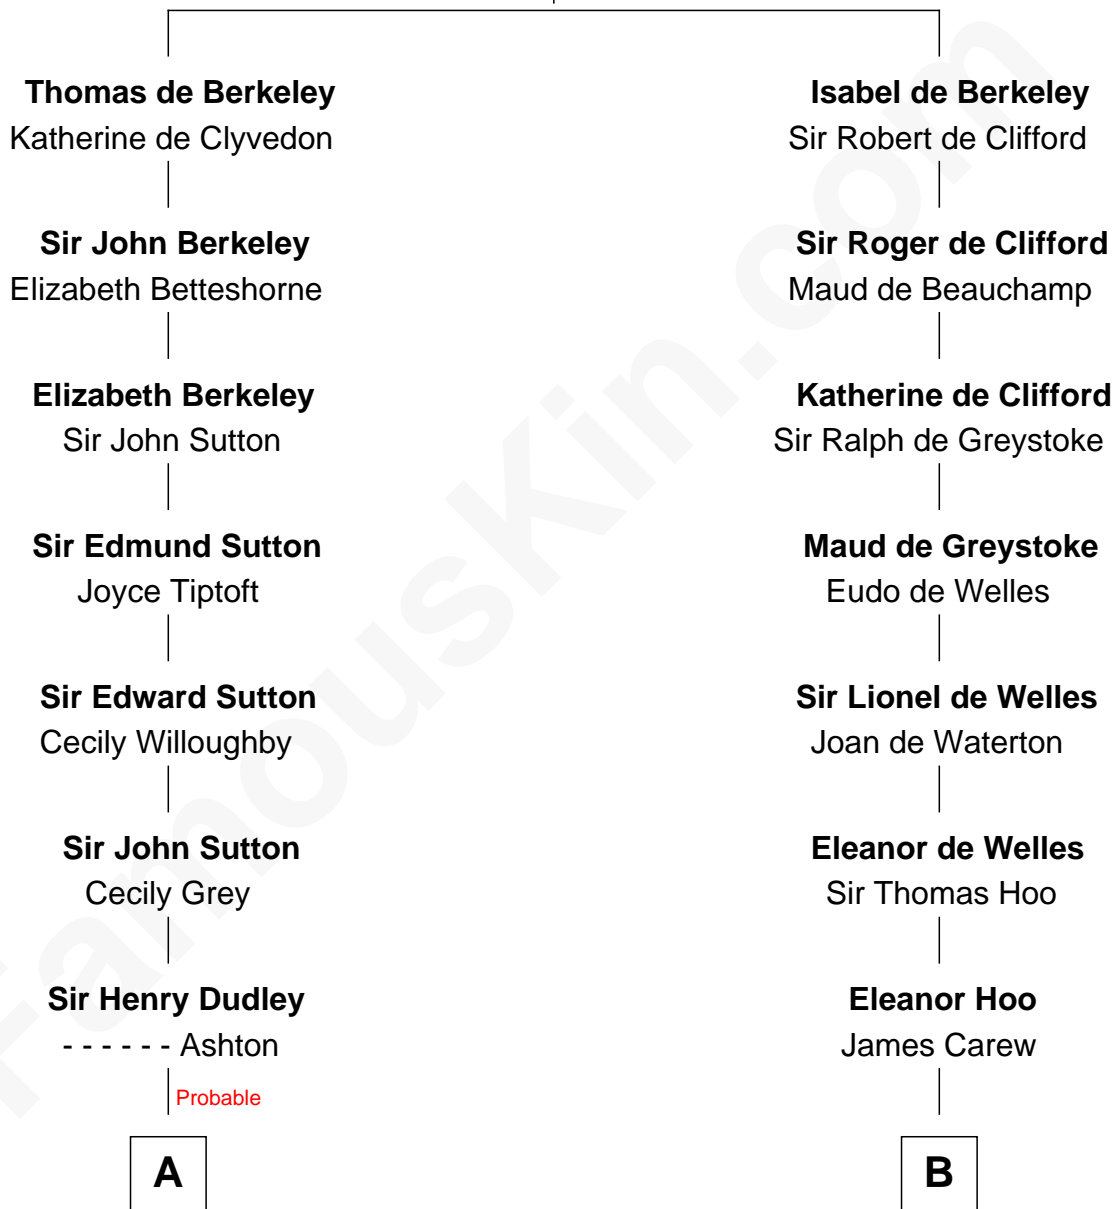

**FamousKin.com**  
**Relationship Chart of**  
**Oliver Wendell Holmes, Sr.**  
*American "Fireside" Poet*

15th cousin 4 times removed of

**Olivia De Havilland**  
*Movie Actress*

**Sir Maurice de Berkeley**  
 Eve la Zouche

**C**

**Margaret Letitia Molesworth**  
Charles Richard De Havilland

**Walter Augustus De Havilland**  
Lillian Augusta Ruse

**Olivia De Havilland**  
*Movie Actress*

FamousKin.com