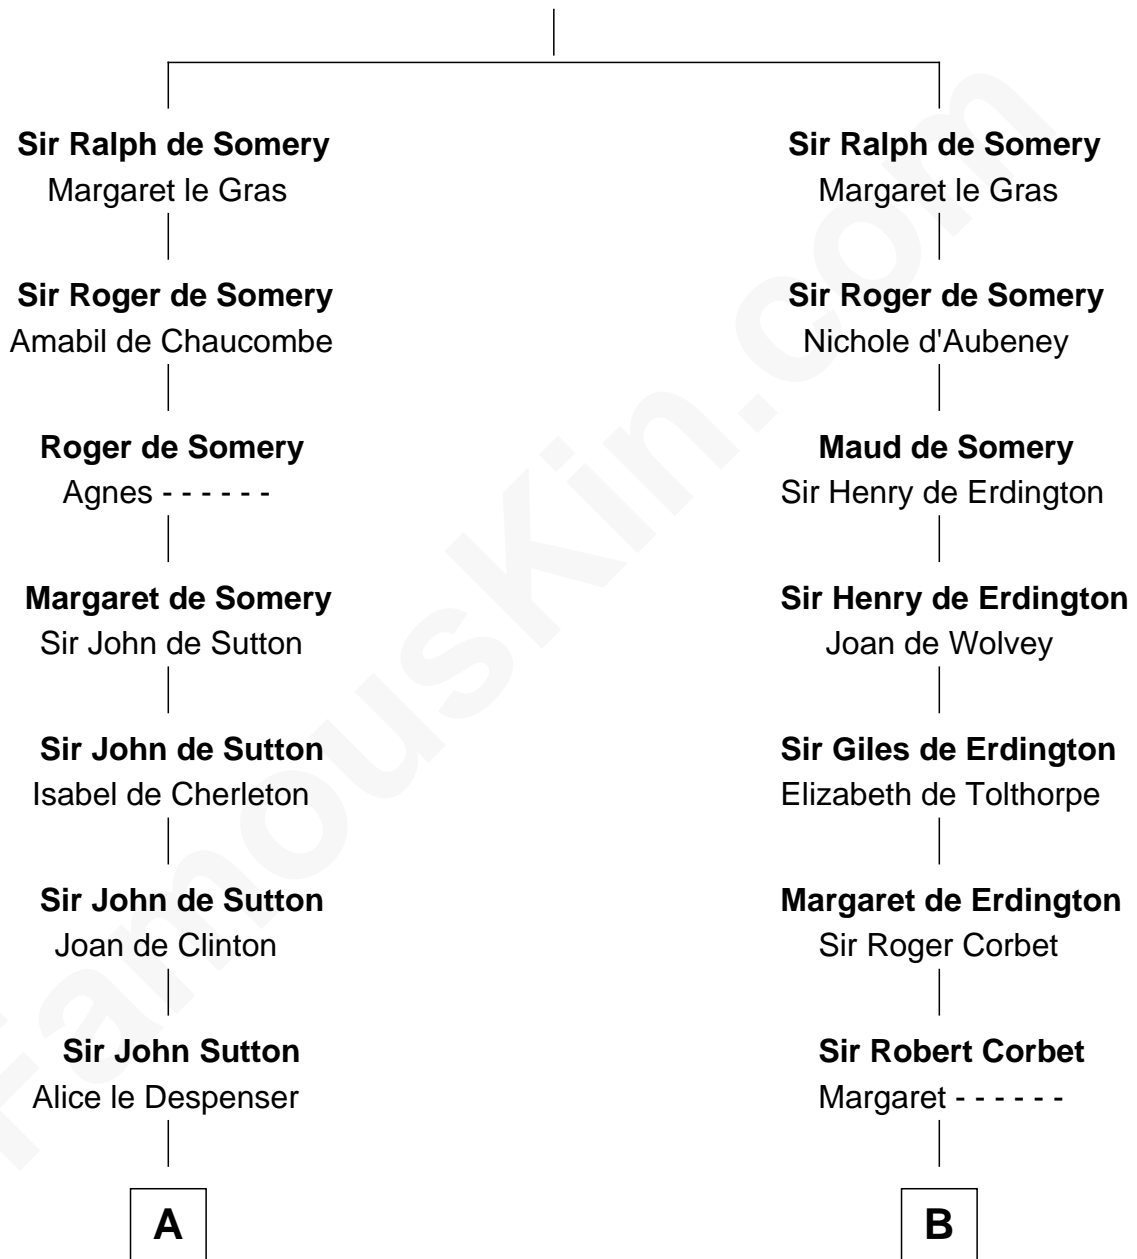

FamousKin.com
Relationship Chart of
Oliver Wendell Holmes, Sr.
American "Fireside" Poet

21st cousin of

Joan Fontaine
Movie Actress

John de Somery
 Hawise Paynell

C

Mercy Bradstreet

Dr. James Oliver

Sarah Oliver

Jacob Wendell

Oliver Wendell

Mary Jackson

Sarah Wendell

Rev. Abiel Holmes

Oliver Wendell Holmes, Sr.

American "Fireside" Poet

D

Richard Molesworth

Catherine Cobb

John Molesworth

Louise Tomkyns

Margaret Letitia Molesworth

Charles Richard De Havilland

Walter Augustus De Havilland

Lillian Augusta Ruse