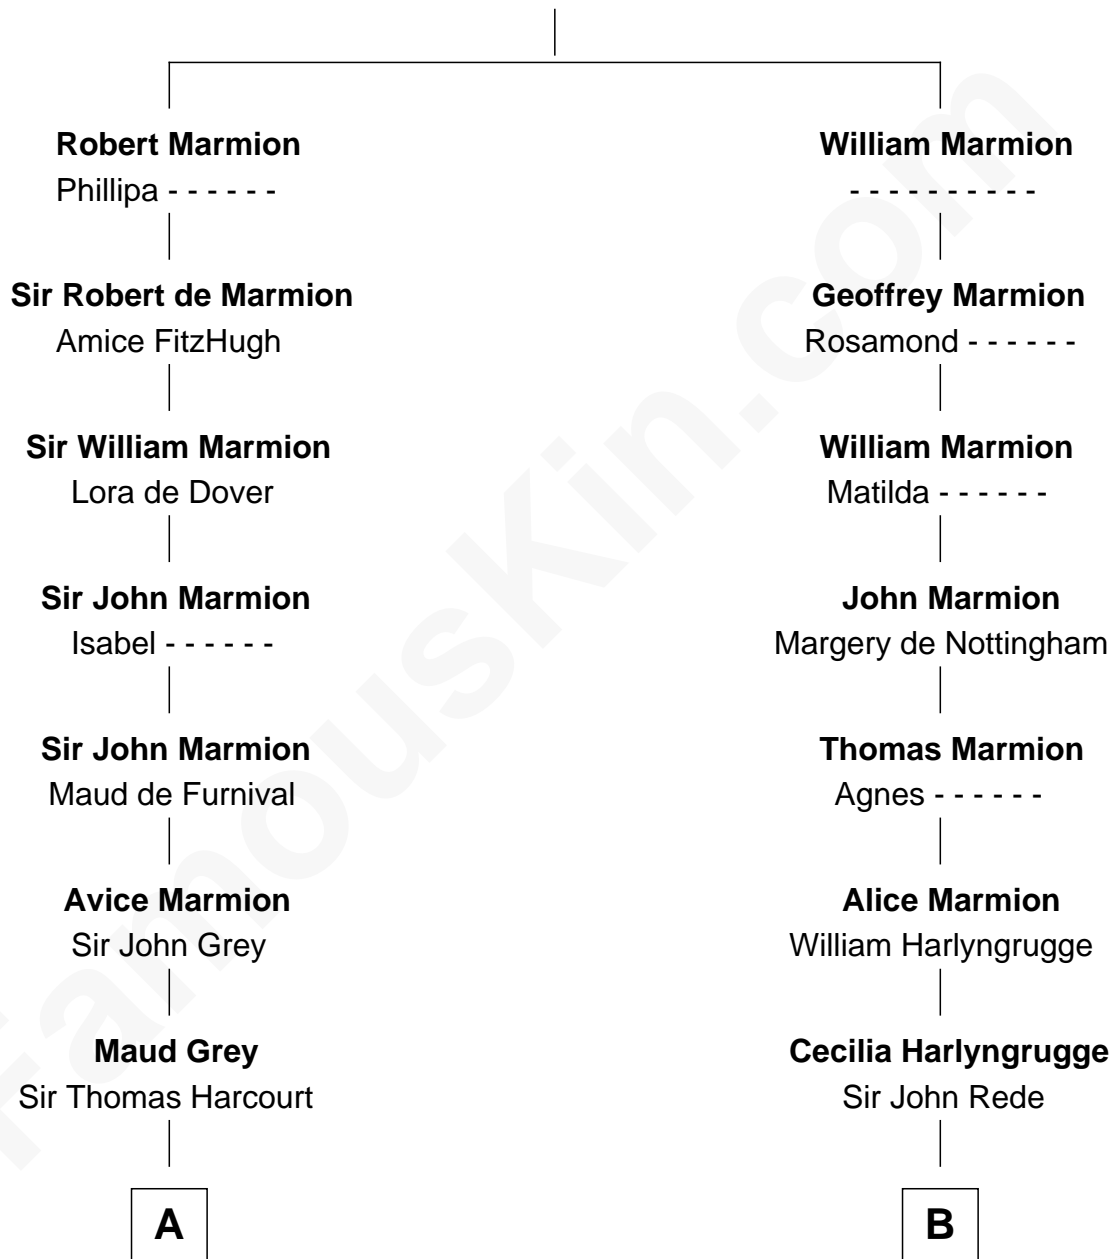

FamousKin.com

Relationship Chart of

Oliver Wendell Holmes, Sr.

American "Fireside" Poet

21st cousin of

Joan Fontaine

Movie Actress

Robert Marmion
Elizabeth of Rethel

C

Mercy Bradstreet

Dr. James Oliver

Sarah Oliver

Jacob Wendell

Oliver Wendell

Mary Jackson

Sarah Wendell