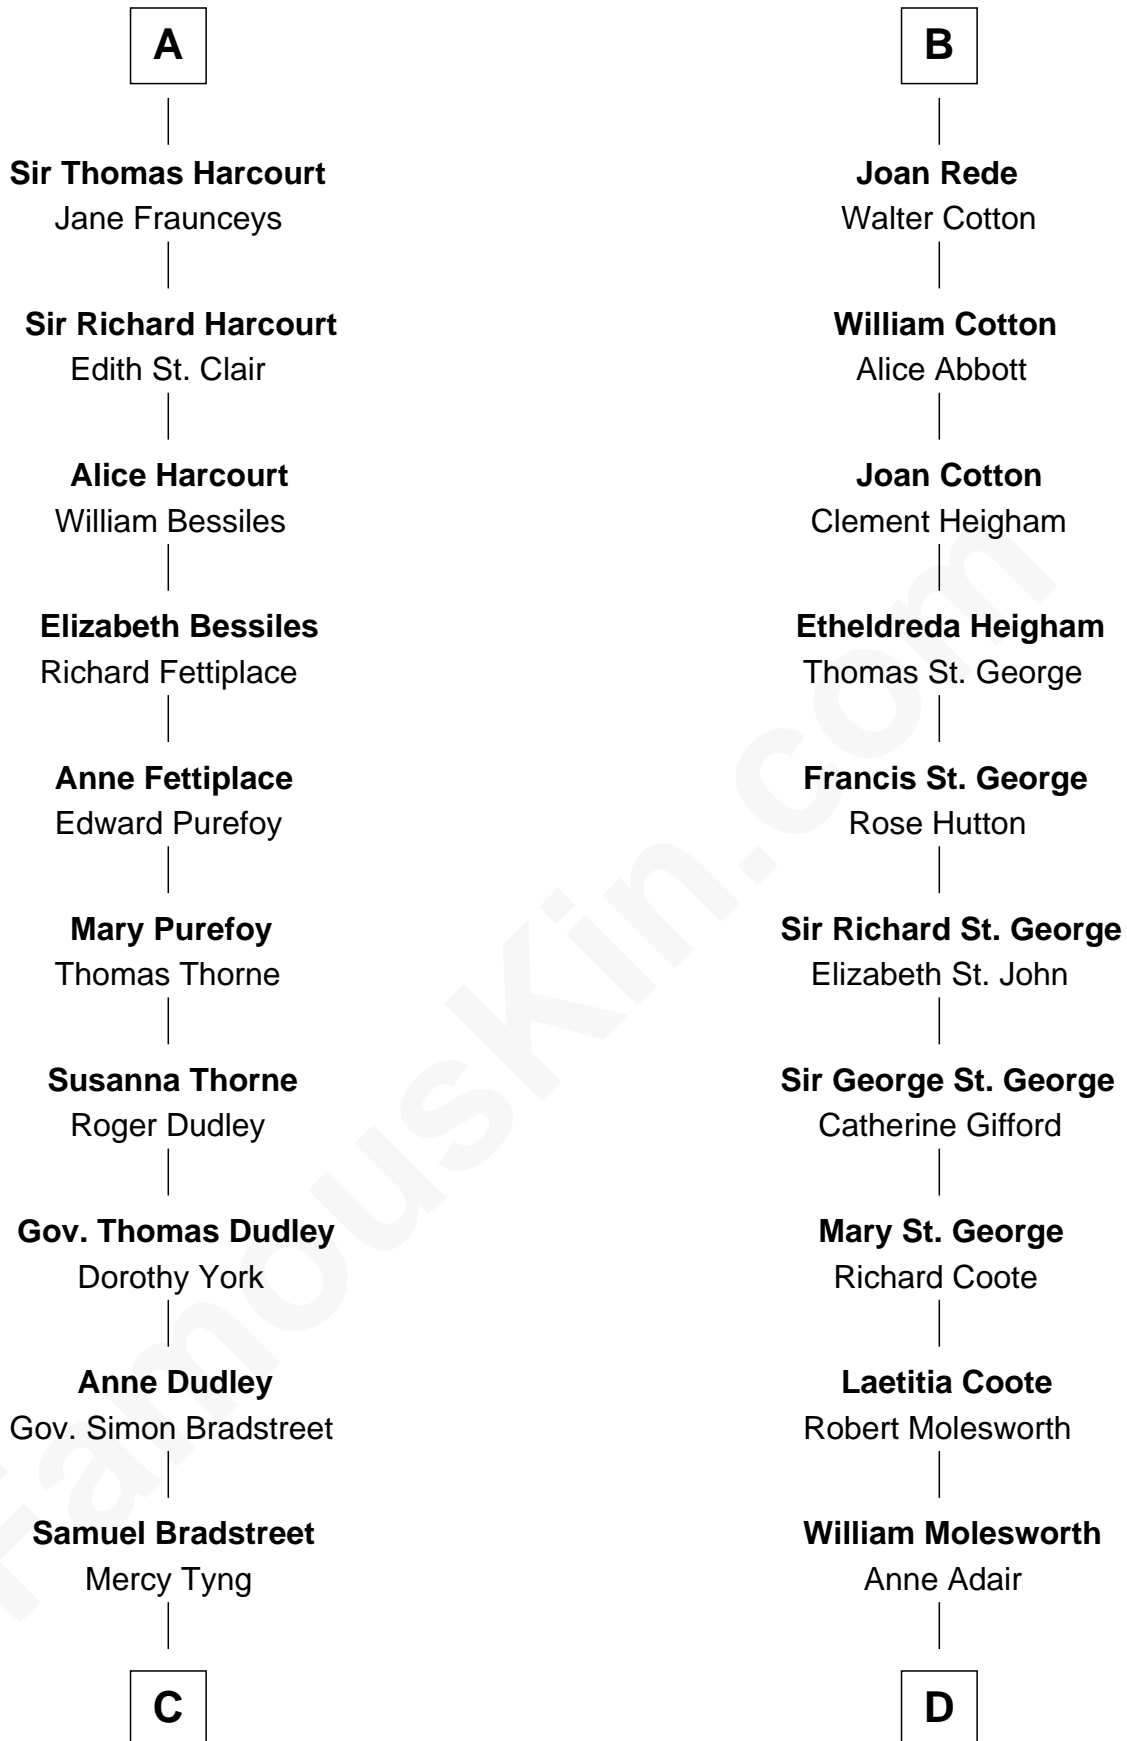

FamousKin.com

Relationship Chart of

Oliver Wendell Holmes, Sr.

American "Fireside" Poet

21st cousin of

Joan Fontaine

Movie Actress

Robert Marmion
Elizabeth of Rethel

C

Mercy Bradstreet

Dr. James Oliver

Sarah Oliver

Jacob Wendell

Oliver Wendell

Mary Jackson

Sarah Wendell