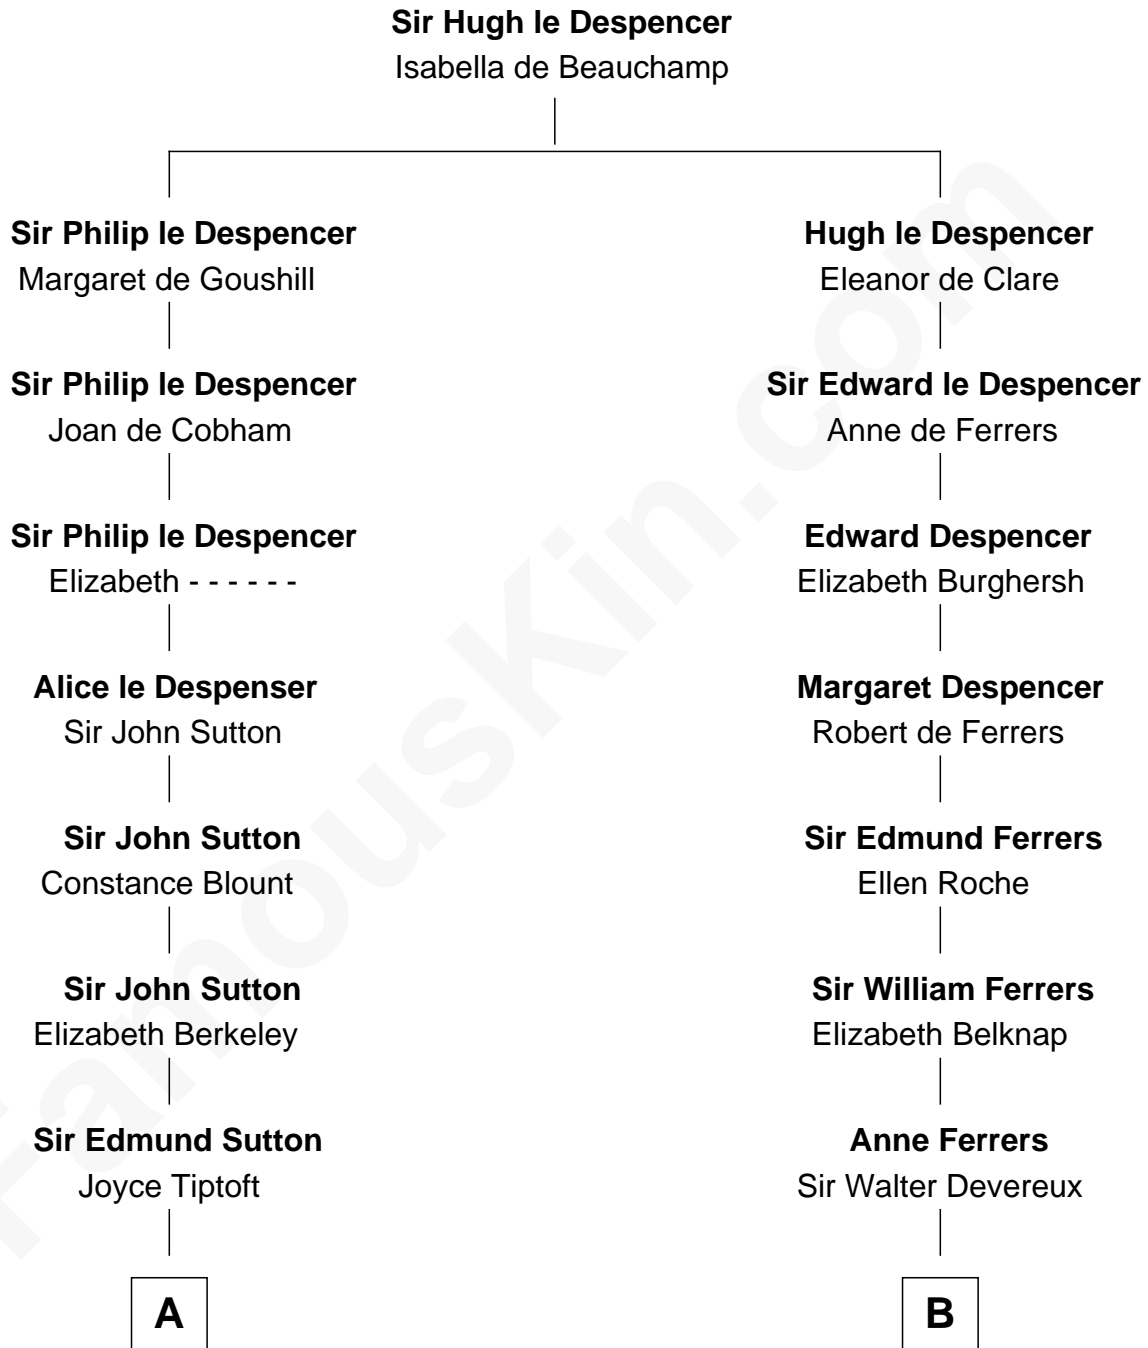

FamousKin.com
Relationship Chart of
Oliver Wendell Holmes, Sr.
American "Fireside" Poet

18th cousin 2 times removed of

Joan Fontaine
Movie Actress

C

Sarah Wendell
Rev. Abiel Holmes

Oliver Wendell Holmes, Sr.
American "Fireside" Poet

D

John Molesworth
Louise Tomkyns

Margaret Letitia Molesworth
Charles Richard De Havilland

Walter Augustus De Havilland
Lillian Augusta Ruse

Joan Fontaine
Movie Actress