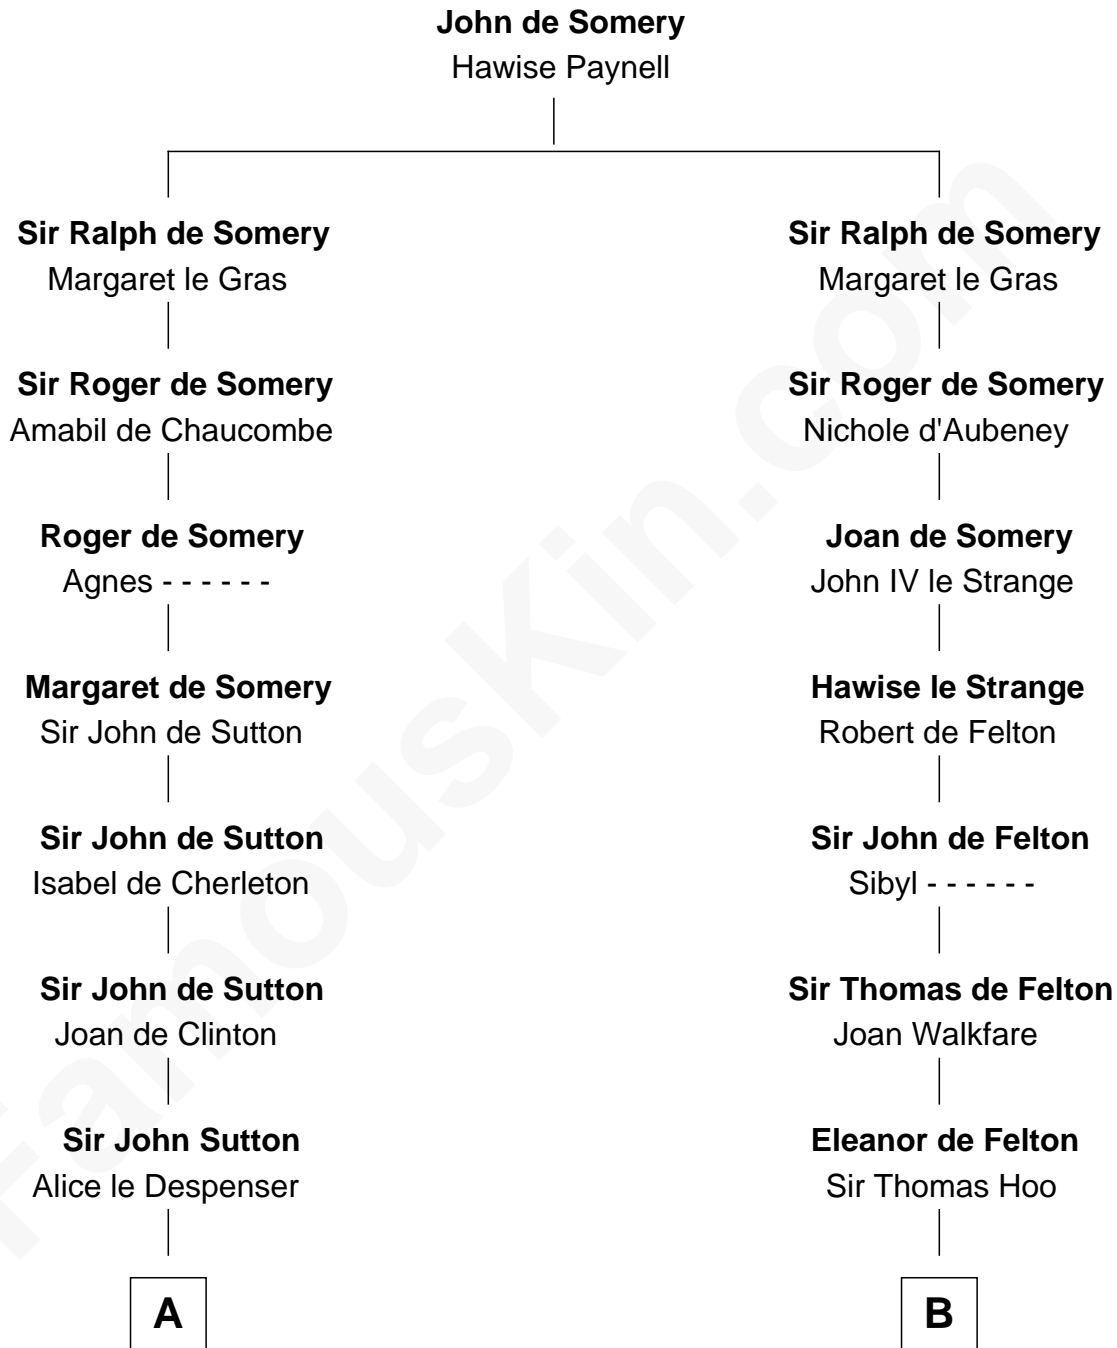

FamousKin.com
Relationship Chart of
Oliver Wendell Holmes, Sr.
American "Fireside" Poet

21st cousin of
Lt. Gen. James Brudenell
Leader of the "Charge of the Light Brigade"

C

Mercy Bradstreet

Dr. James Oliver

Sarah Oliver

Jacob Wendell

Oliver Wendell

Mary Jackson

Sarah Wendell

Rev. Abiel Holmes

Oliver Wendell Holmes, Sr.

American "Fireside" Poet