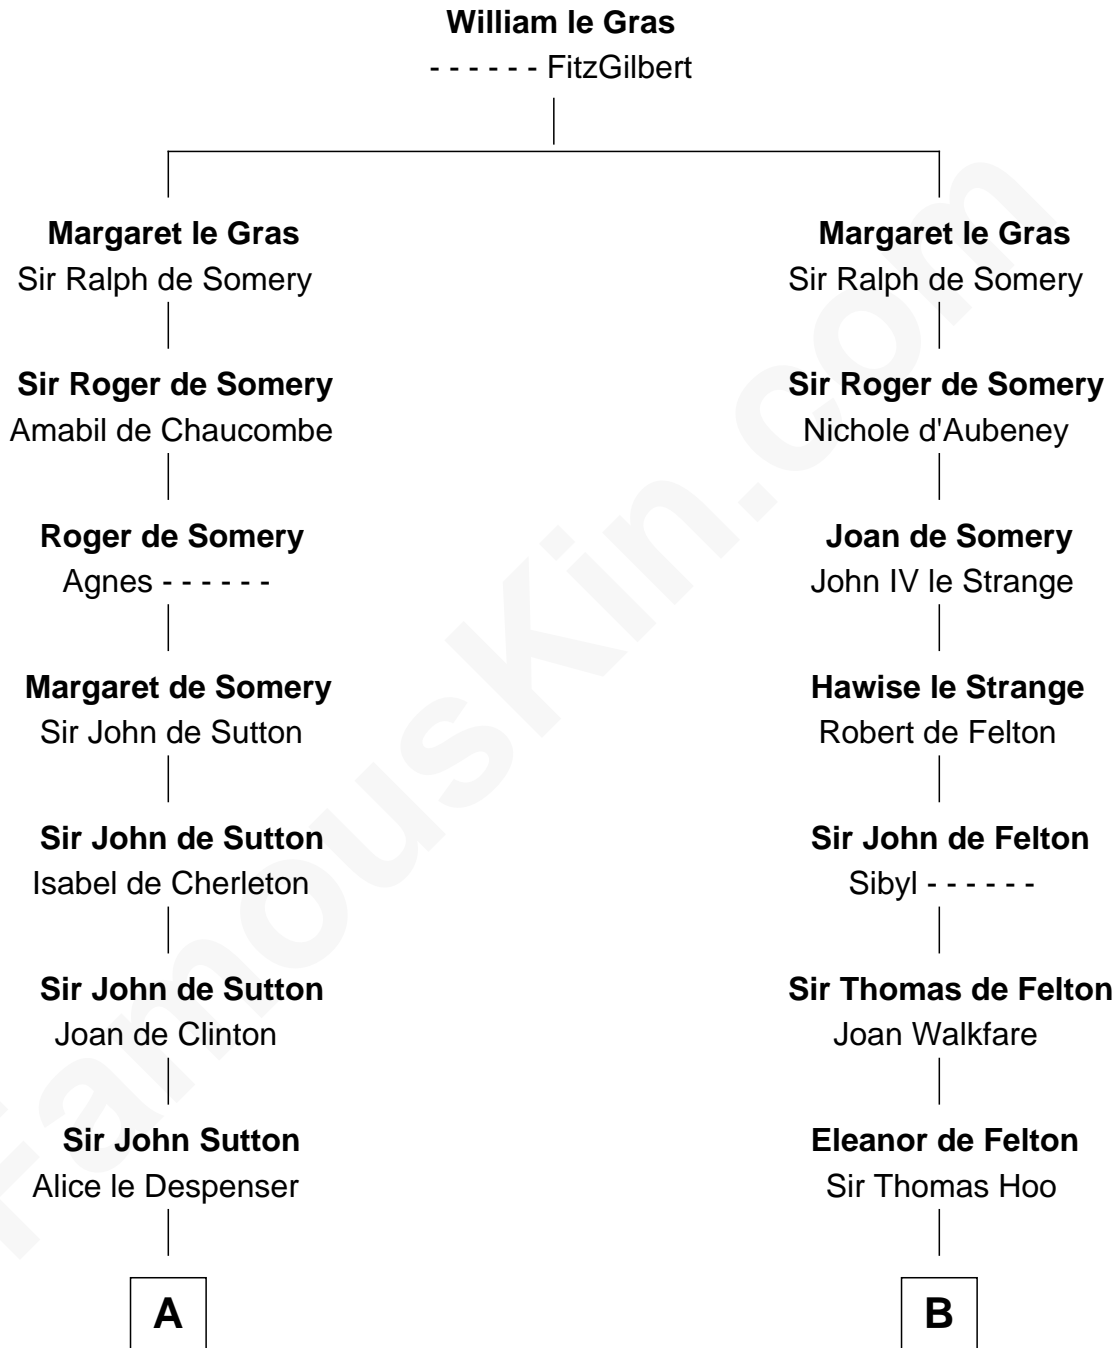

FamousKin.com
Relationship Chart of
Oliver Wendell Holmes, Sr.
American "Fireside" Poet

21st cousin of

Lt. Gen. James Brudenell
Leader of the "Charge of the Light Brigade"

C

Mercy Bradstreet

Dr. James Oliver

Sarah Oliver

Jacob Wendell

Oliver Wendell

Mary Jackson

Sarah Wendell

Rev. Abiel Holmes

Oliver Wendell Holmes, Sr.

American "Fireside" Poet