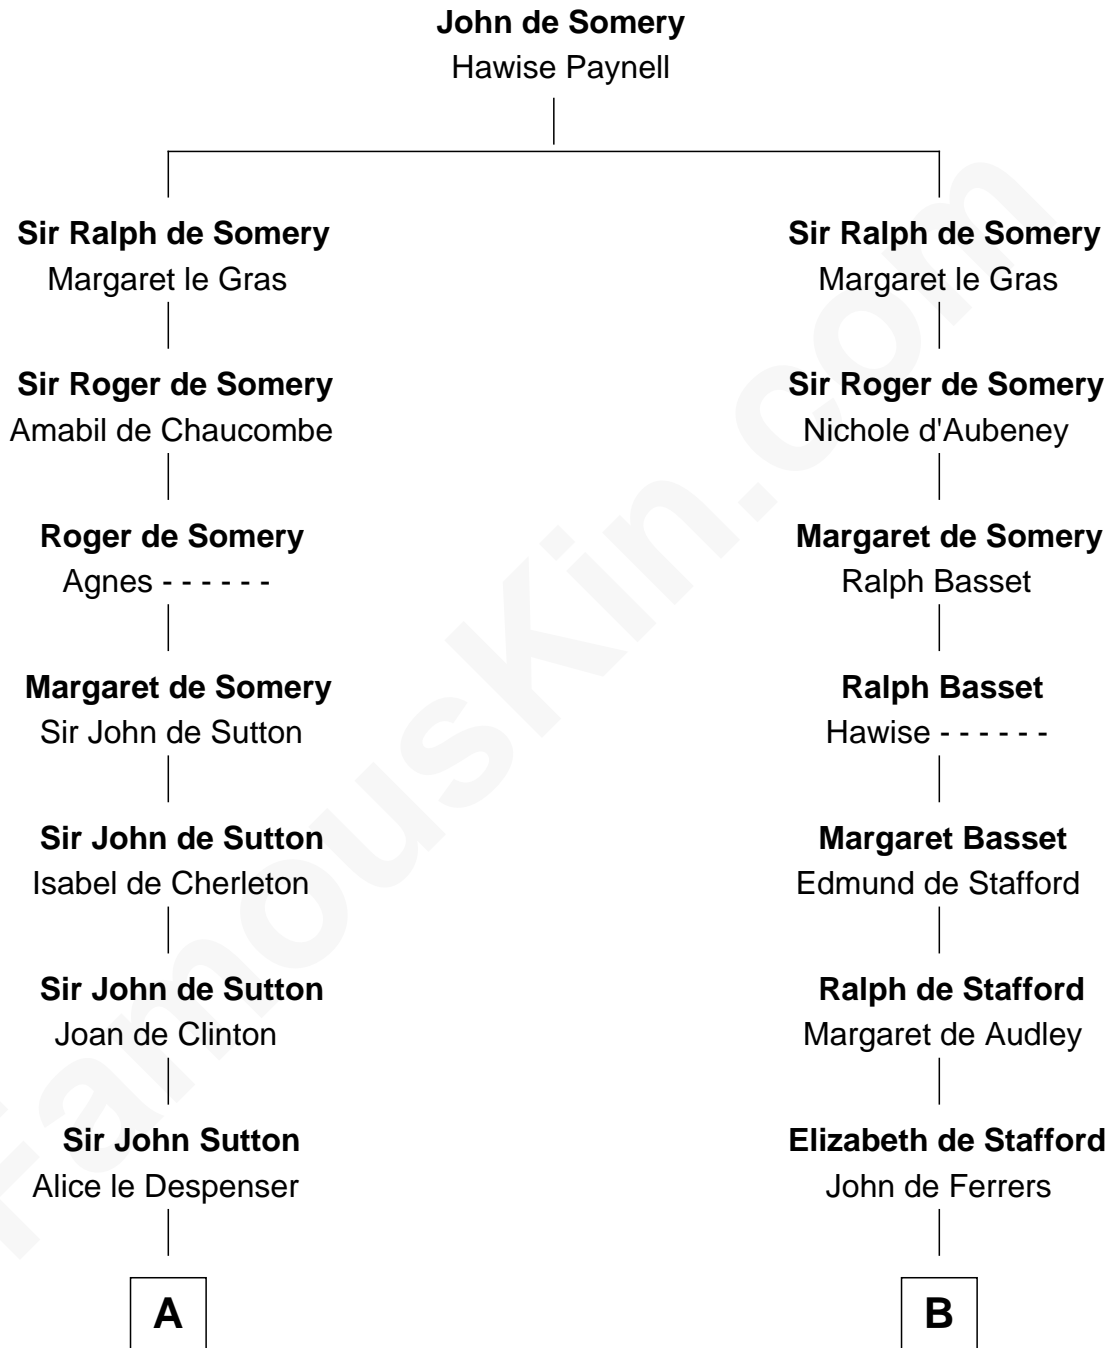

FamousKin.com
Relationship Chart of
Oliver Wendell Holmes, Sr.
American "Fireside" Poet

17th cousin 4 times removed of

Jonathan Swift
Author of Gulliver's Travels

C

—
Mercy Bradstreet

Dr. James Oliver

—
Sarah Oliver

Jacob Wendell

—
Oliver Wendell

Mary Jackson

—
Sarah Wendell

Rev. Abiel Holmes

—
Oliver Wendell Holmes, Sr.

American "Fireside" Poet