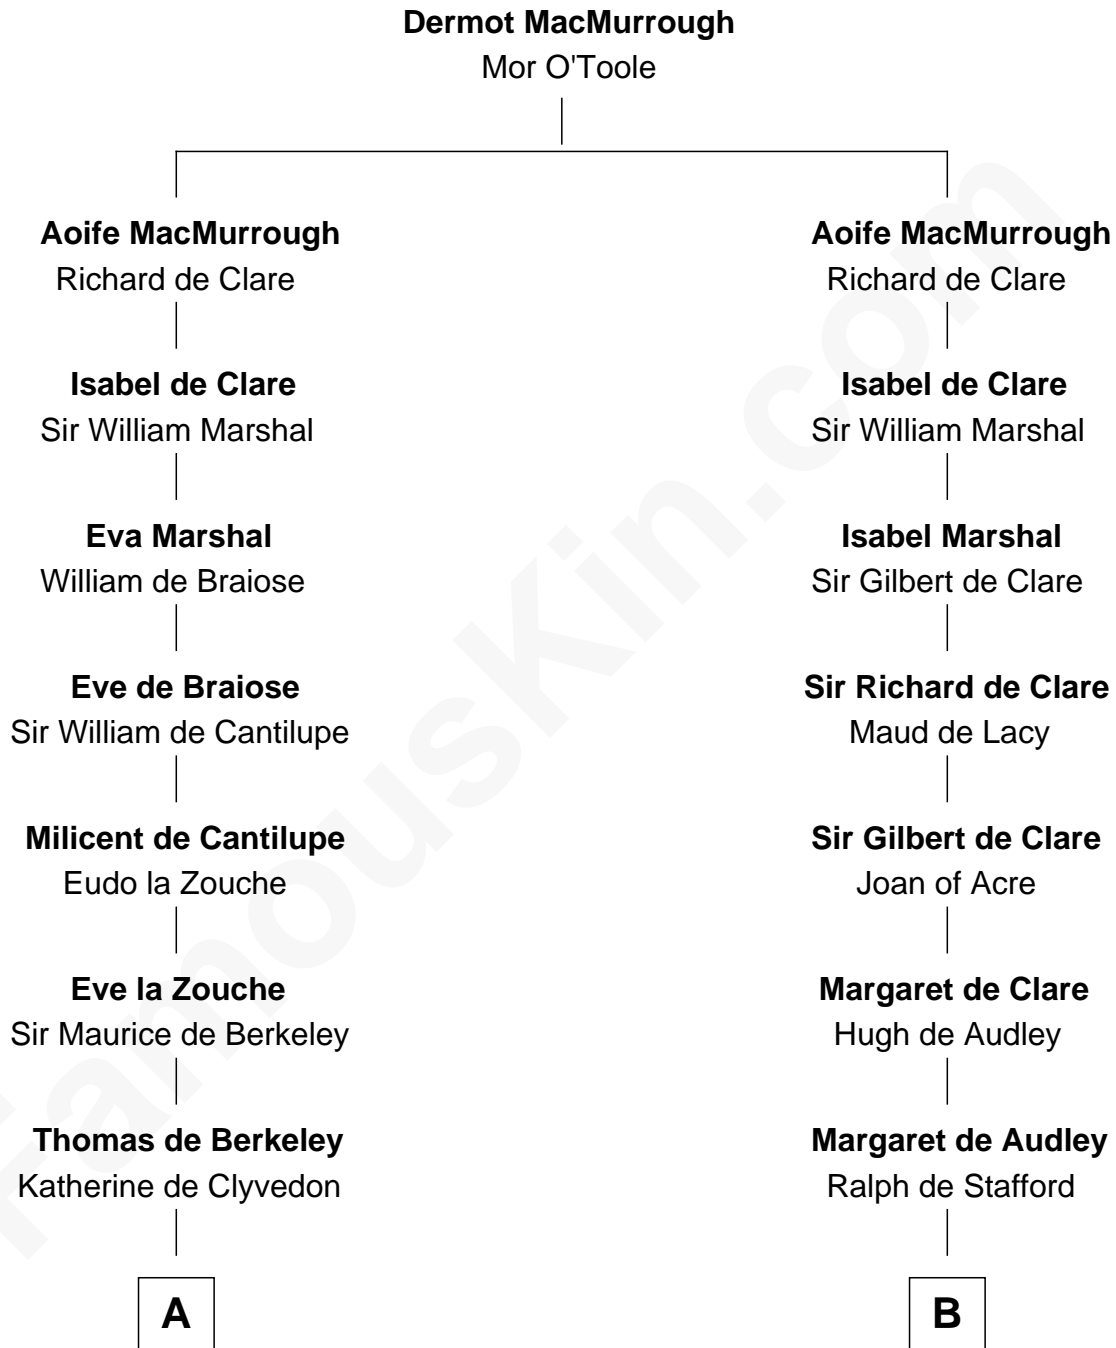

**FamousKin.com**  
**Relationship Chart of**  
**Oliver Wendell Holmes, Sr.**  
*American "Fireside" Poet*

18th cousin 3 times removed of

**Jonathan Swift**  
*Author of Gulliver's Travels*

**C**

**Mercy Bradstreet**

Dr. James Oliver

**Sarah Oliver**

Jacob Wendell

**Oliver Wendell**

Mary Jackson

**Sarah Wendell**

Rev. Abiel Holmes

**Oliver Wendell Holmes, Sr.**

*American "Fireside" Poet*

**D**

**Jonathan Swift**

Abigail Erick

**Jonathan Swift**

*Author of Gulliver's Travels*

FamousKin.com