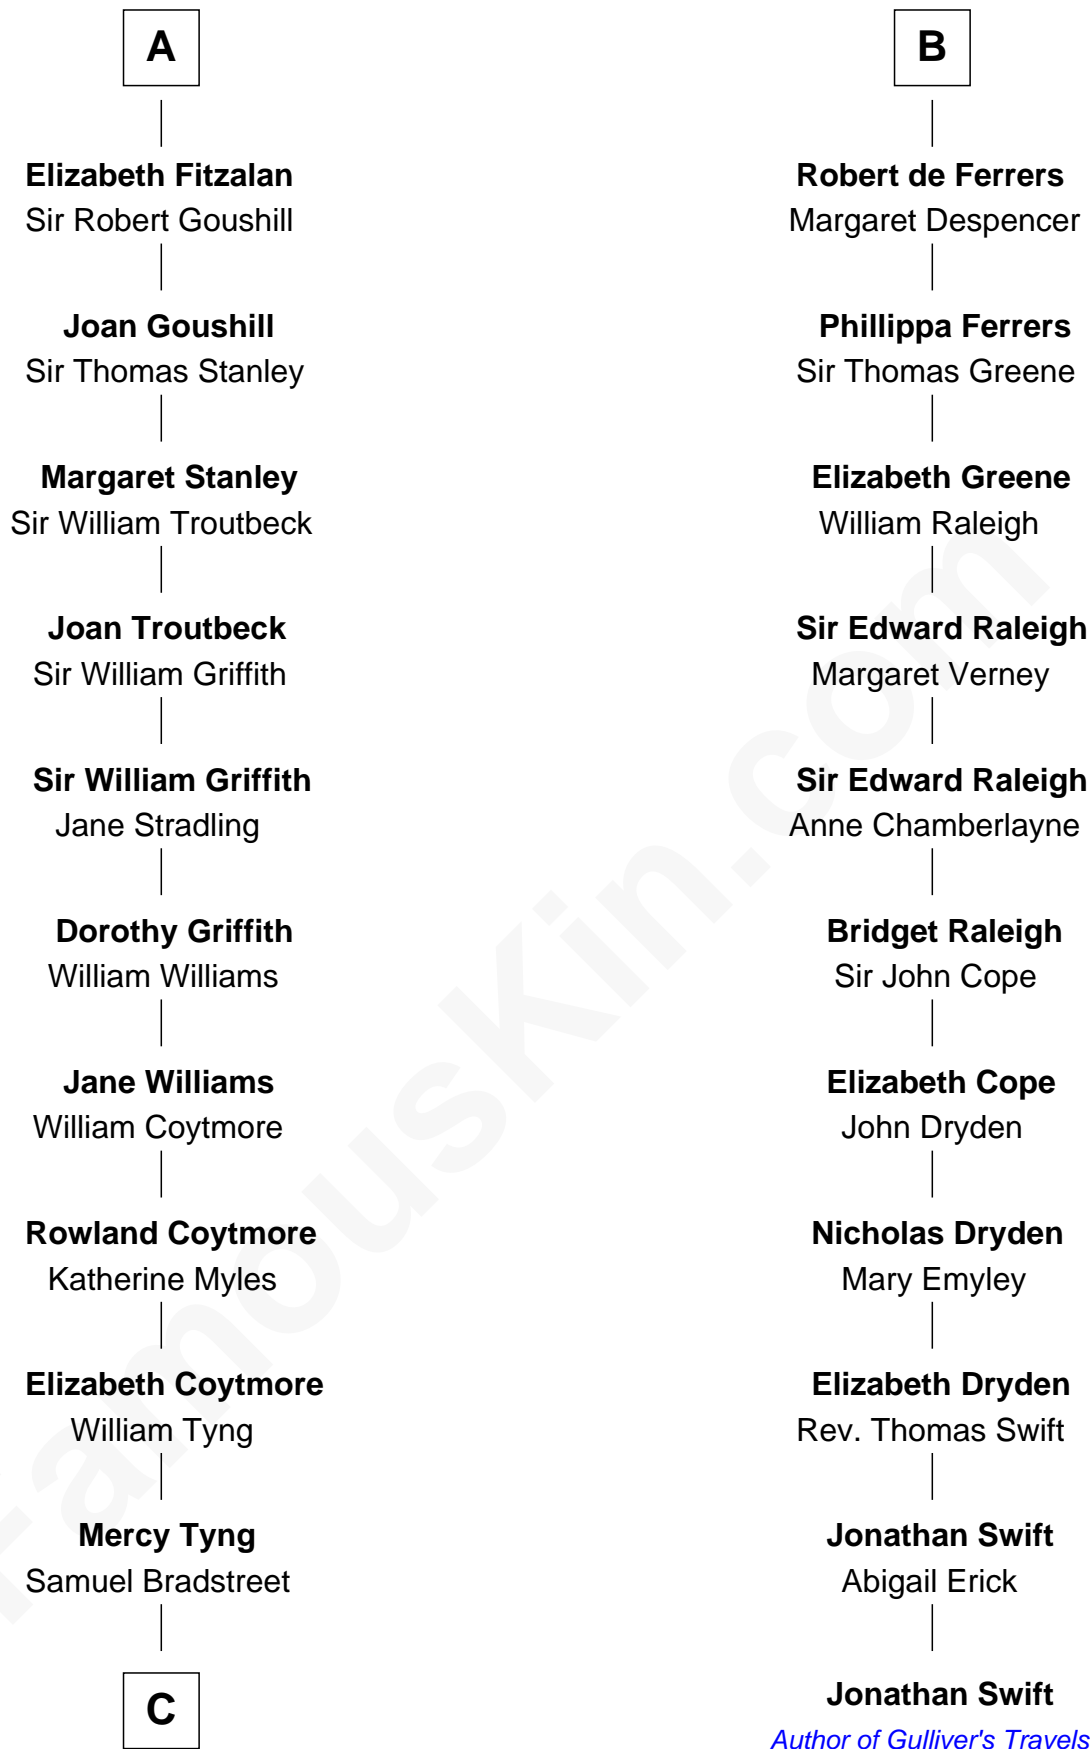

FamousKin.com
Relationship Chart of
Oliver Wendell Holmes, Sr.
American "Fireside" Poet

17th cousin 4 times removed of

Jonathan Swift
Author of Gulliver's Travels

C

—
Mercy Bradstreet

Dr. James Oliver

—
Sarah Oliver

Jacob Wendell

—
Oliver Wendell

Mary Jackson

—
Sarah Wendell

Rev. Abiel Holmes

—
Oliver Wendell Holmes, Sr.

American "Fireside" Poet