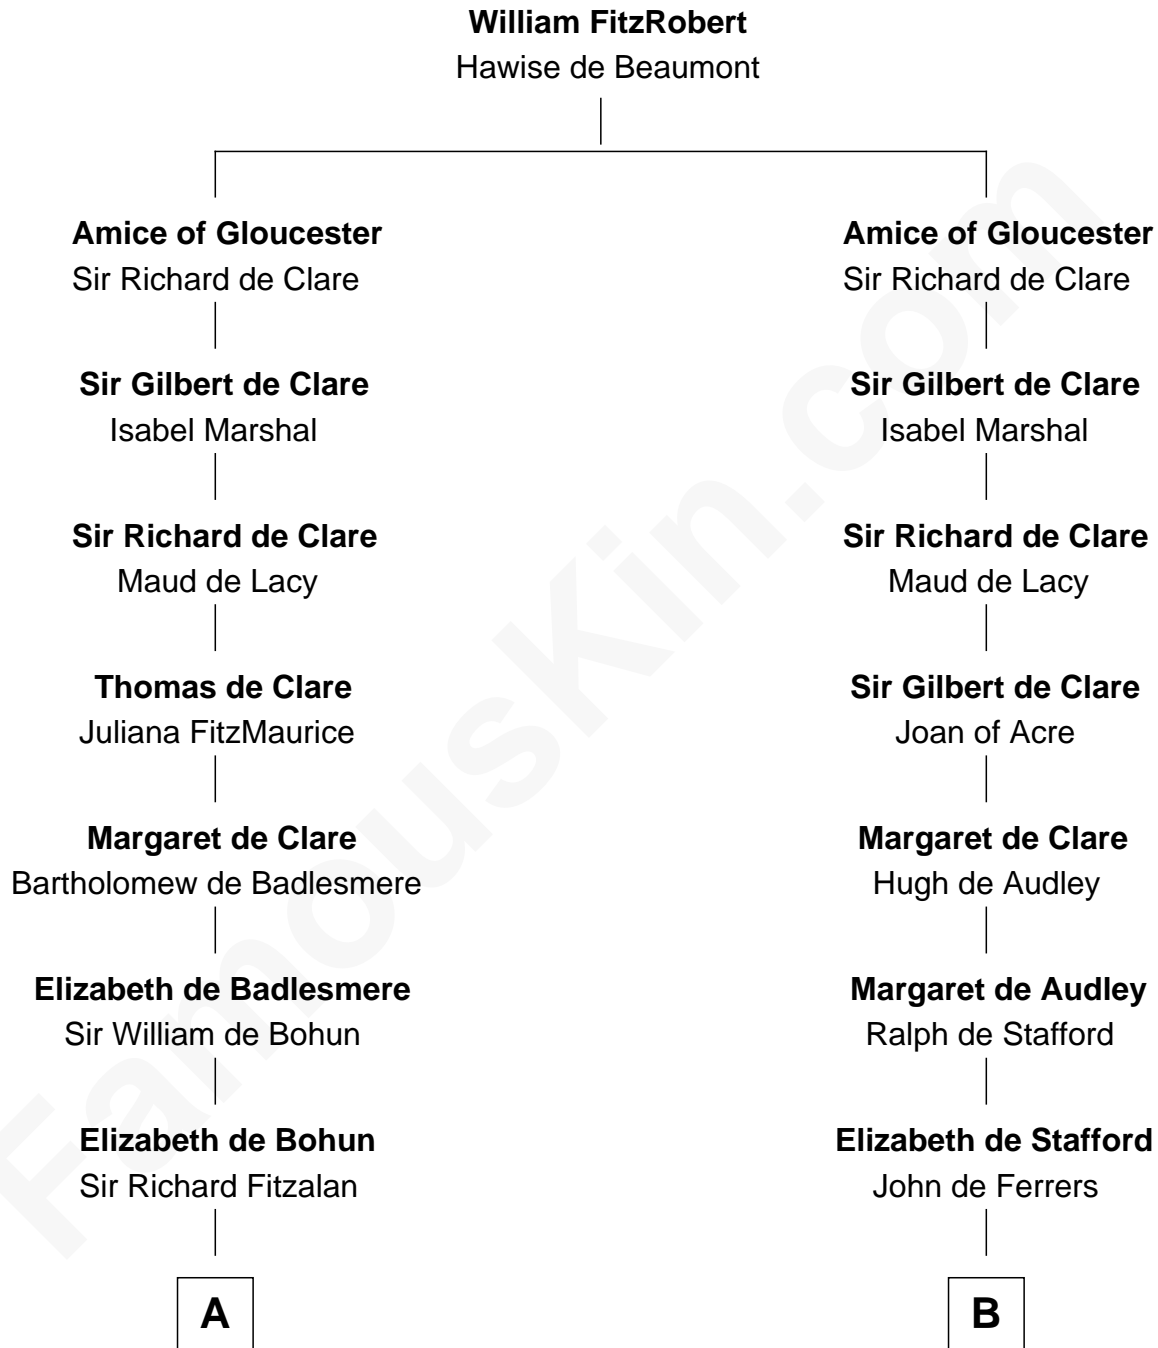

FamousKin.com
Relationship Chart of
Oliver Wendell Holmes, Sr.
American "Fireside" Poet

17th cousin 4 times removed of

Jonathan Swift
Author of Gulliver's Travels

C

—
Mercy Bradstreet

Dr. James Oliver

—
Sarah Oliver

Jacob Wendell

—
Oliver Wendell

Mary Jackson

—
Sarah Wendell

Rev. Abiel Holmes

—
Oliver Wendell Holmes, Sr.

American "Fireside" Poet