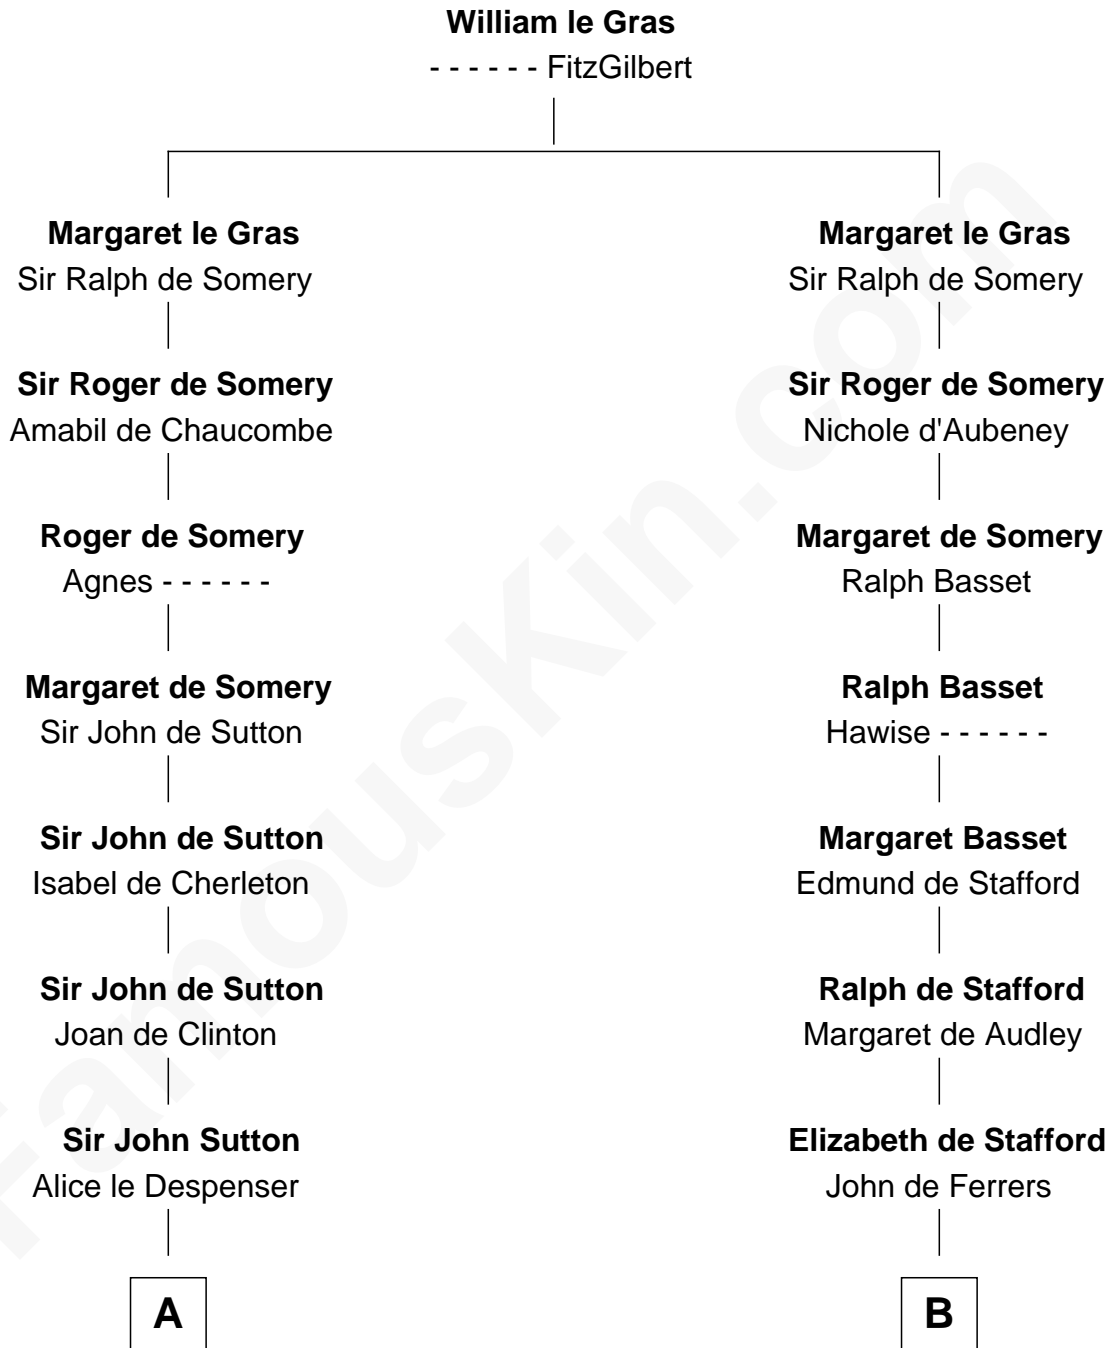

**FamousKin.com**  
**Relationship Chart of**  
**Oliver Wendell Holmes, Sr.**  
*American "Fireside" Poet*

17th cousin 4 times removed of

**Jonathan Swift**  
*Author of Gulliver's Travels*

**C**

—  
**Mercy Bradstreet**

Dr. James Oliver

—  
**Sarah Oliver**

Jacob Wendell

—  
**Oliver Wendell**

Mary Jackson

—  
**Sarah Wendell**

Rev. Abiel Holmes

—  
**Oliver Wendell Holmes, Sr.**

*American "Fireside" Poet*