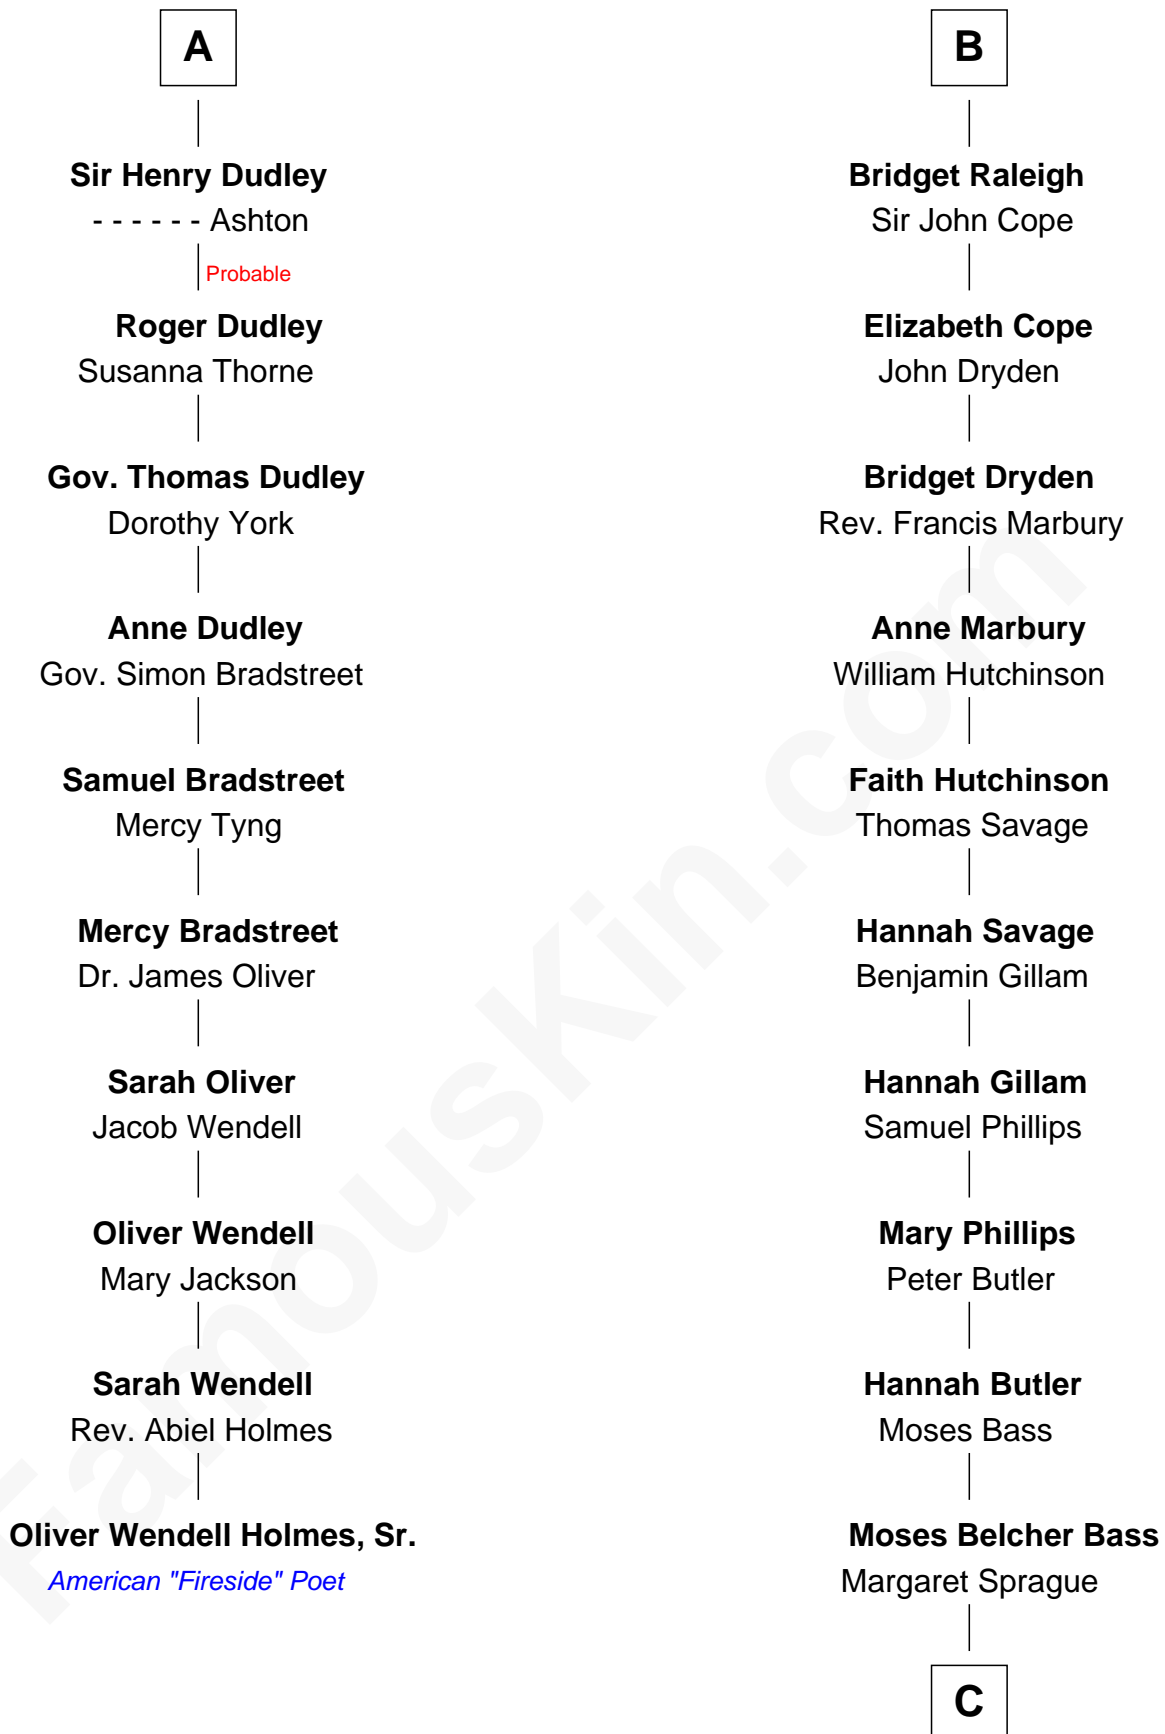

FamousKin.com
Relationship Chart of
Oliver Wendell Holmes, Sr.
American "Fireside" Poet

16th cousin 5 times removed of

Erskine Childers
4th President of Ireland

C

Mary Butler Bass

Elisha Smith

Cordelia Miller Smith

William Robert Pearmain

Margaret Cushing Pearmain

Dr. Hamilton Osgood

Mary Alden Osgood

Erskine Childers

Erskine Childers

4th President of Ireland

FamousKin.com