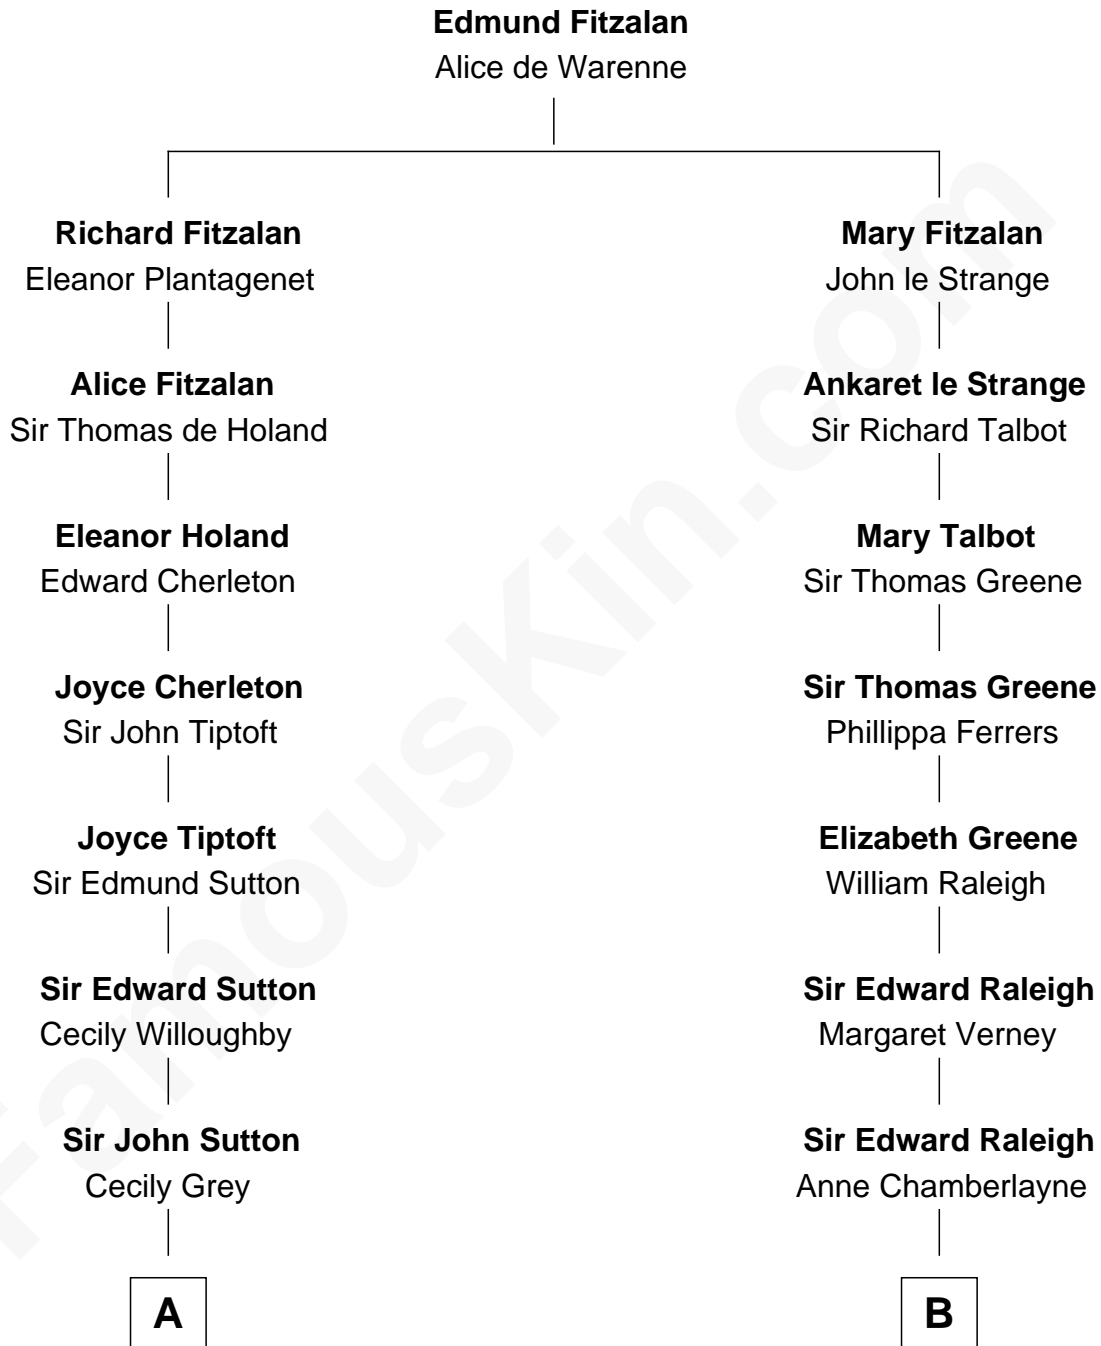

FamousKin.com
Relationship Chart of
Oliver Wendell Holmes, Sr.
American "Fireside" Poet

16th cousin 5 times removed of

Erskine Childers
4th President of Ireland

C

Mary Butler Bass

Elisha Smith

Cordelia Miller Smith

William Robert Pearmain

Margaret Cushing Pearmain

Dr. Hamilton Osgood

Mary Alden Osgood

Erskine Childers

Erskine Childers

4th President of Ireland

FamousKin.com