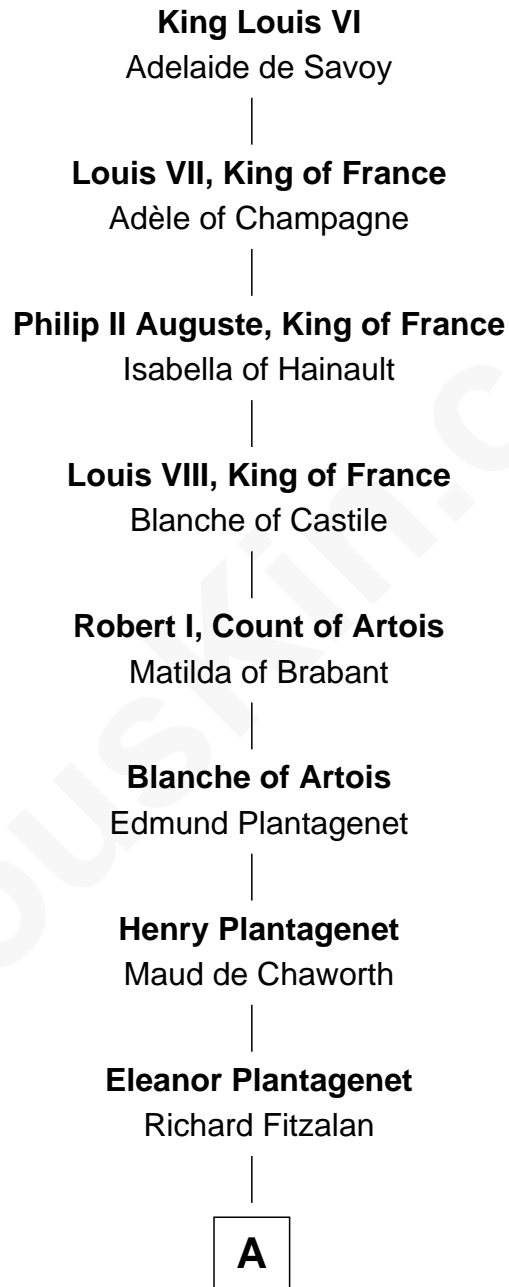

# FamousKin.com

## Relationship Chart of Oliver Wendell Holmes, Sr.

*American "Fireside" Poet*

**21st Great-grandson of**

**King Louis VI**

*King of France*

**A**

**Alice Fitzalan**

Sir Thomas de Holand

**Eleanor Holand**

Edward Cherleton

**Joyce Cherleton**

Sir John Tiptoft

**Joyce Tiptoft**

Sir Edmund Sutton

**Sir Edward Sutton**

Cecily Willoughby

**Sir John Sutton**

Cecily Grey

**Sir Henry Dudley**

----- Ashton

| Probable

**Roger Dudley**

Susanna Thorne

**Gov. Thomas Dudley**