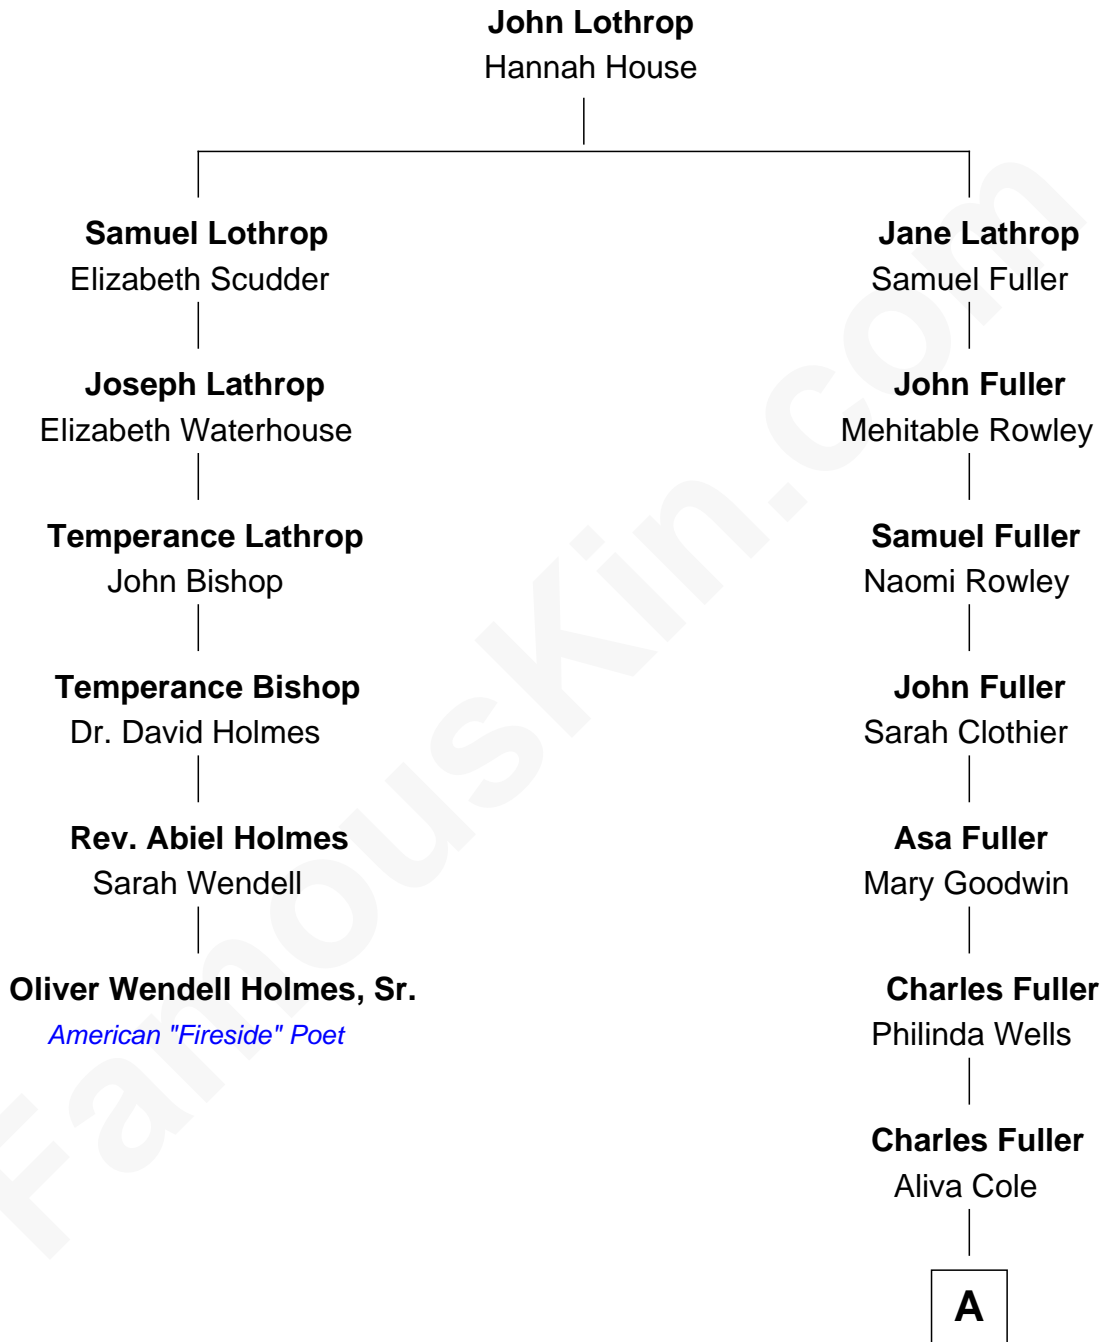

**FamousKin.com**  
**Relationship Chart of**  
**Oliver Wendell Holmes, Sr.**  
*American "Fireside" Poet*

5th cousin 5 times removed of

**Dick Clark**  
*Radio and TV Host*

**A**

—  
**Jane Sophia Fuller**

George Barnard

—  
**Charles Fuller Barnard**

Anna May Aldridge

—  
**Julia Fuller Barnard**

Richard Augustus Clark

—  
**Dick Clark**

*Radio and TV Host*