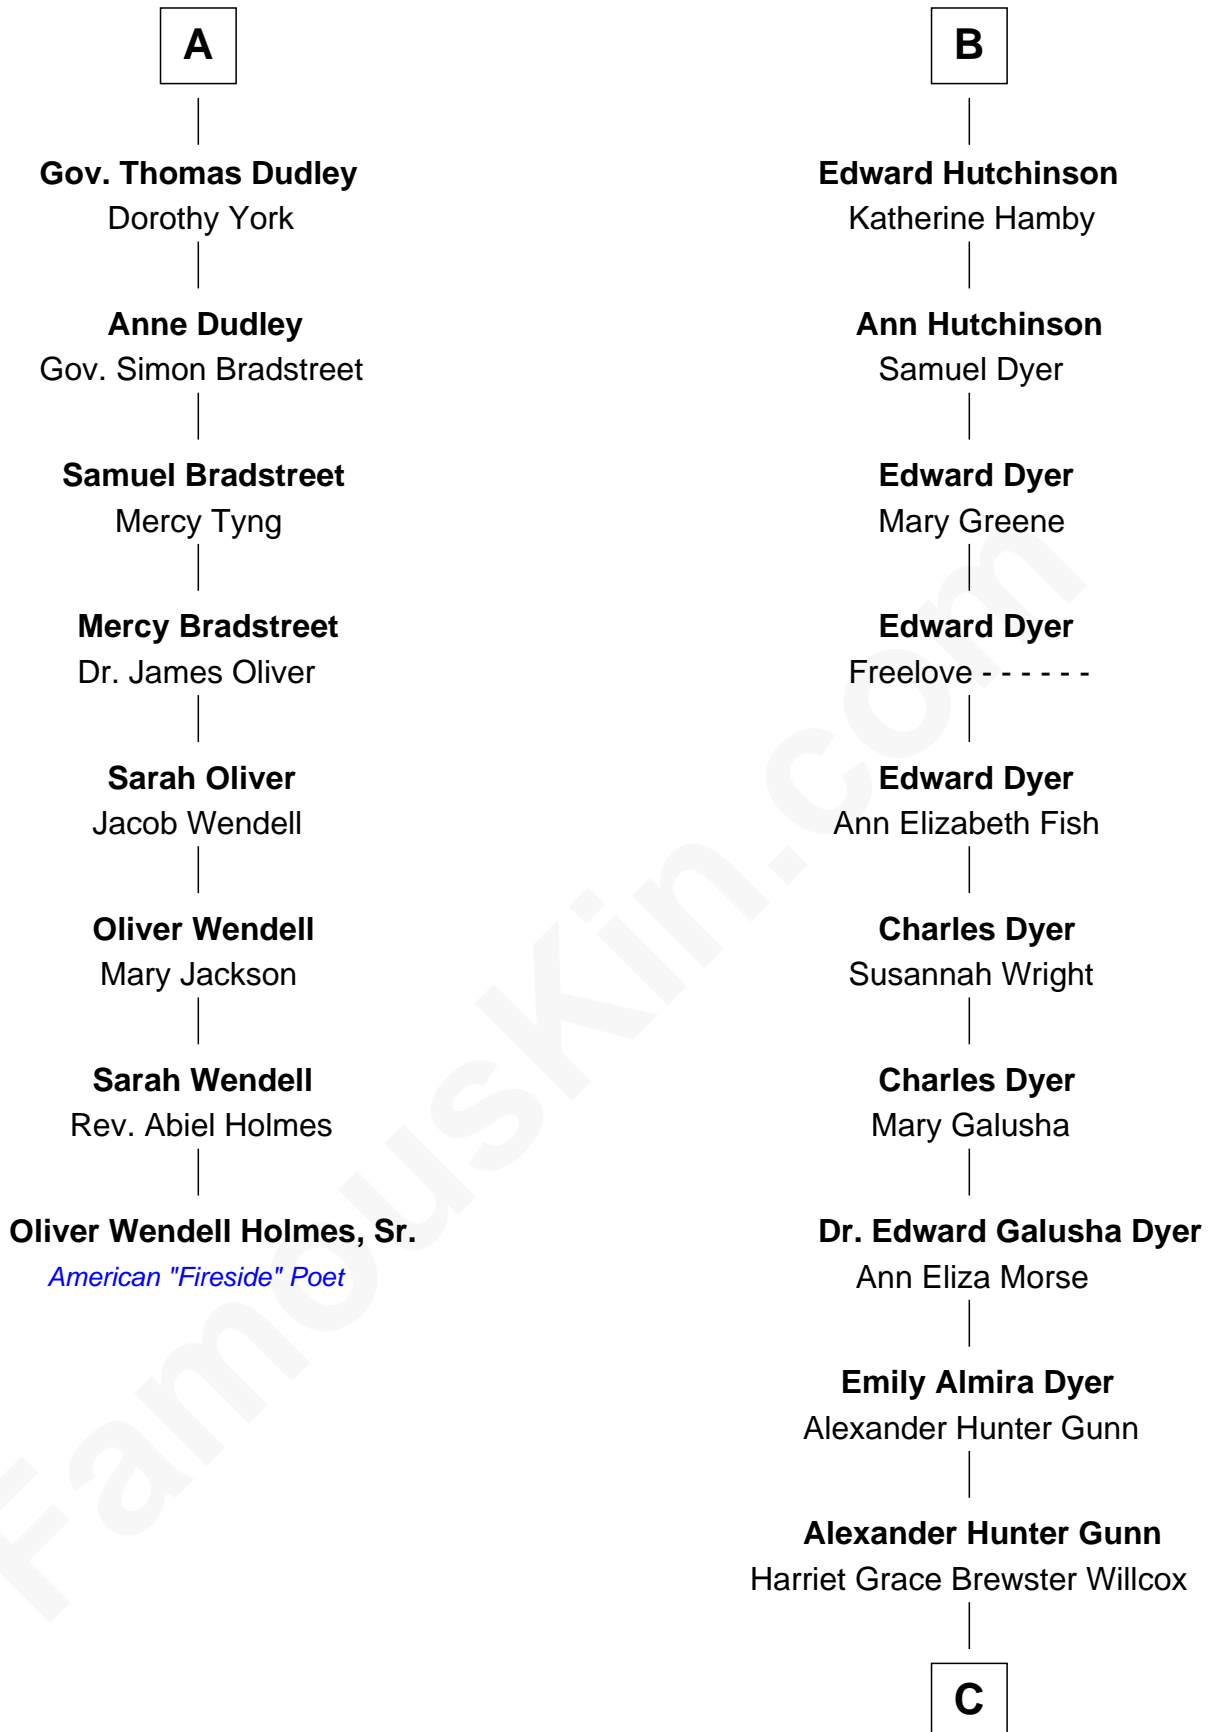

**FamousKin.com**  
**Relationship Chart of**  
**Oliver Wendell Holmes, Sr.**  
*American "Fireside" Poet*

14th cousin 5 times removed of

**Elisabeth Shue**  
*TV and Movie Actress*

**Sir Walter Blount**  
 Sancha de Ayala

**Constance Blount**  
 Sir John Sutton

**Sir John Sutton**  
 Elizabeth Berkeley

**Sir Edmund Sutton**  
 Joyce Tiptoft

**Sir Edward Sutton**  
 Cecily Willoughby

**Sir John Sutton**  
 Cecily Grey

**Sir Henry Dudley**  
 ----- Ashton

*Probable*

**Roger Dudley**  
 Susanna Thorne

**A**

**Sir Thomas Blount**  
 Margaret de Gresley

**Sir Thomas Blount**  
 Agnes Hawley

**Anne Blount**  
 William Marbury

**Robert Marbury**  
 Katherine Williamson

**William Marbury**  
 Agnes Lenton

**Rev. Francis Marbury**  
 Bridget Dryden

**Anne Marbury**  
 William Hutchinson

**B**

**C**

**Mary Brewster Gunn**  
Adoniram Judson Wells

**Anne Brewster Wells**  
James William Shue