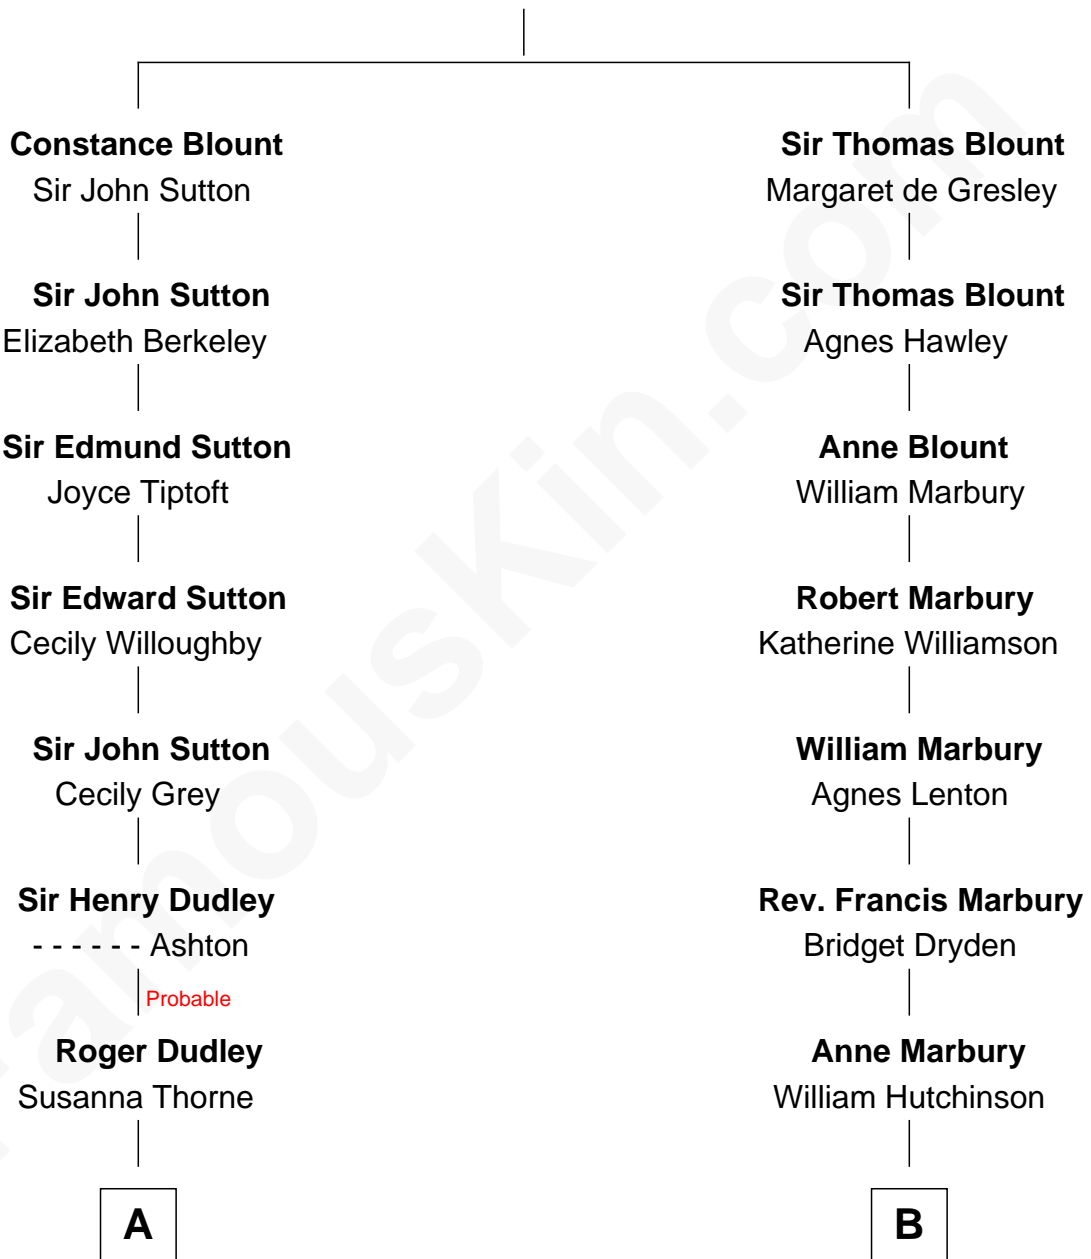

**FamousKin.com**  
**Relationship Chart of**  
**Oliver Wendell Holmes, Sr.**  
*American "Fireside" Poet*

14th cousin 5 times removed of

**Andrew Shue**  
*TV Actor*

**Sir Walter Blount**  
 Sancha de Ayala

**C**

**Mary Brewster Gunn**  
Adoniram Judson Wells

**Anne Brewster Wells**  
James William Shue

**Andrew Shue**  
*TV Actor*

FamousKin.com