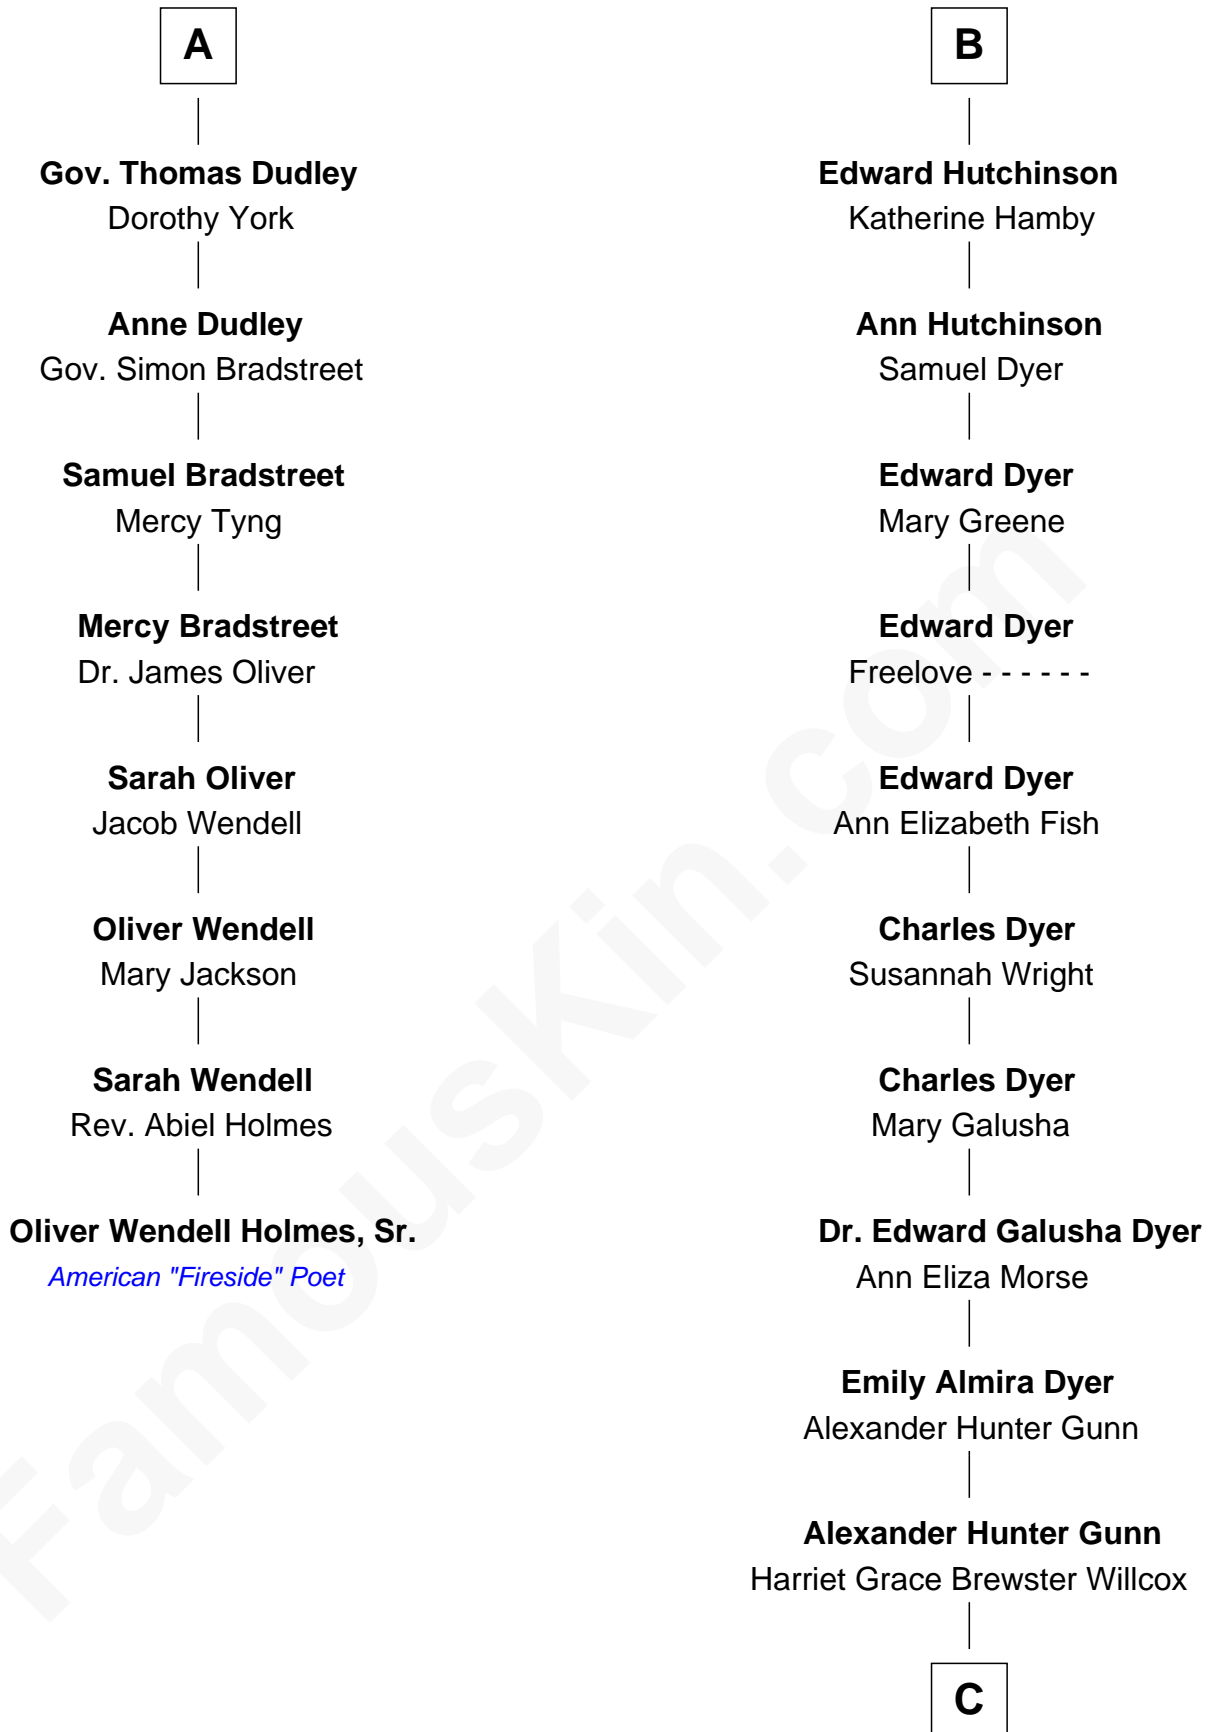

**FamousKin.com**  
**Relationship Chart of**  
**Oliver Wendell Holmes, Sr.**  
*American "Fireside" Poet*

14th cousin 5 times removed of

**Andrew Shue**  
*TV Actor*

**Sir Walter Blount**  
 Sancha de Ayala

**C**

**Mary Brewster Gunn**  
Adoniram Judson Wells

**Anne Brewster Wells**  
James William Shue

**Andrew Shue**  
*TV Actor*

FamousKin.com