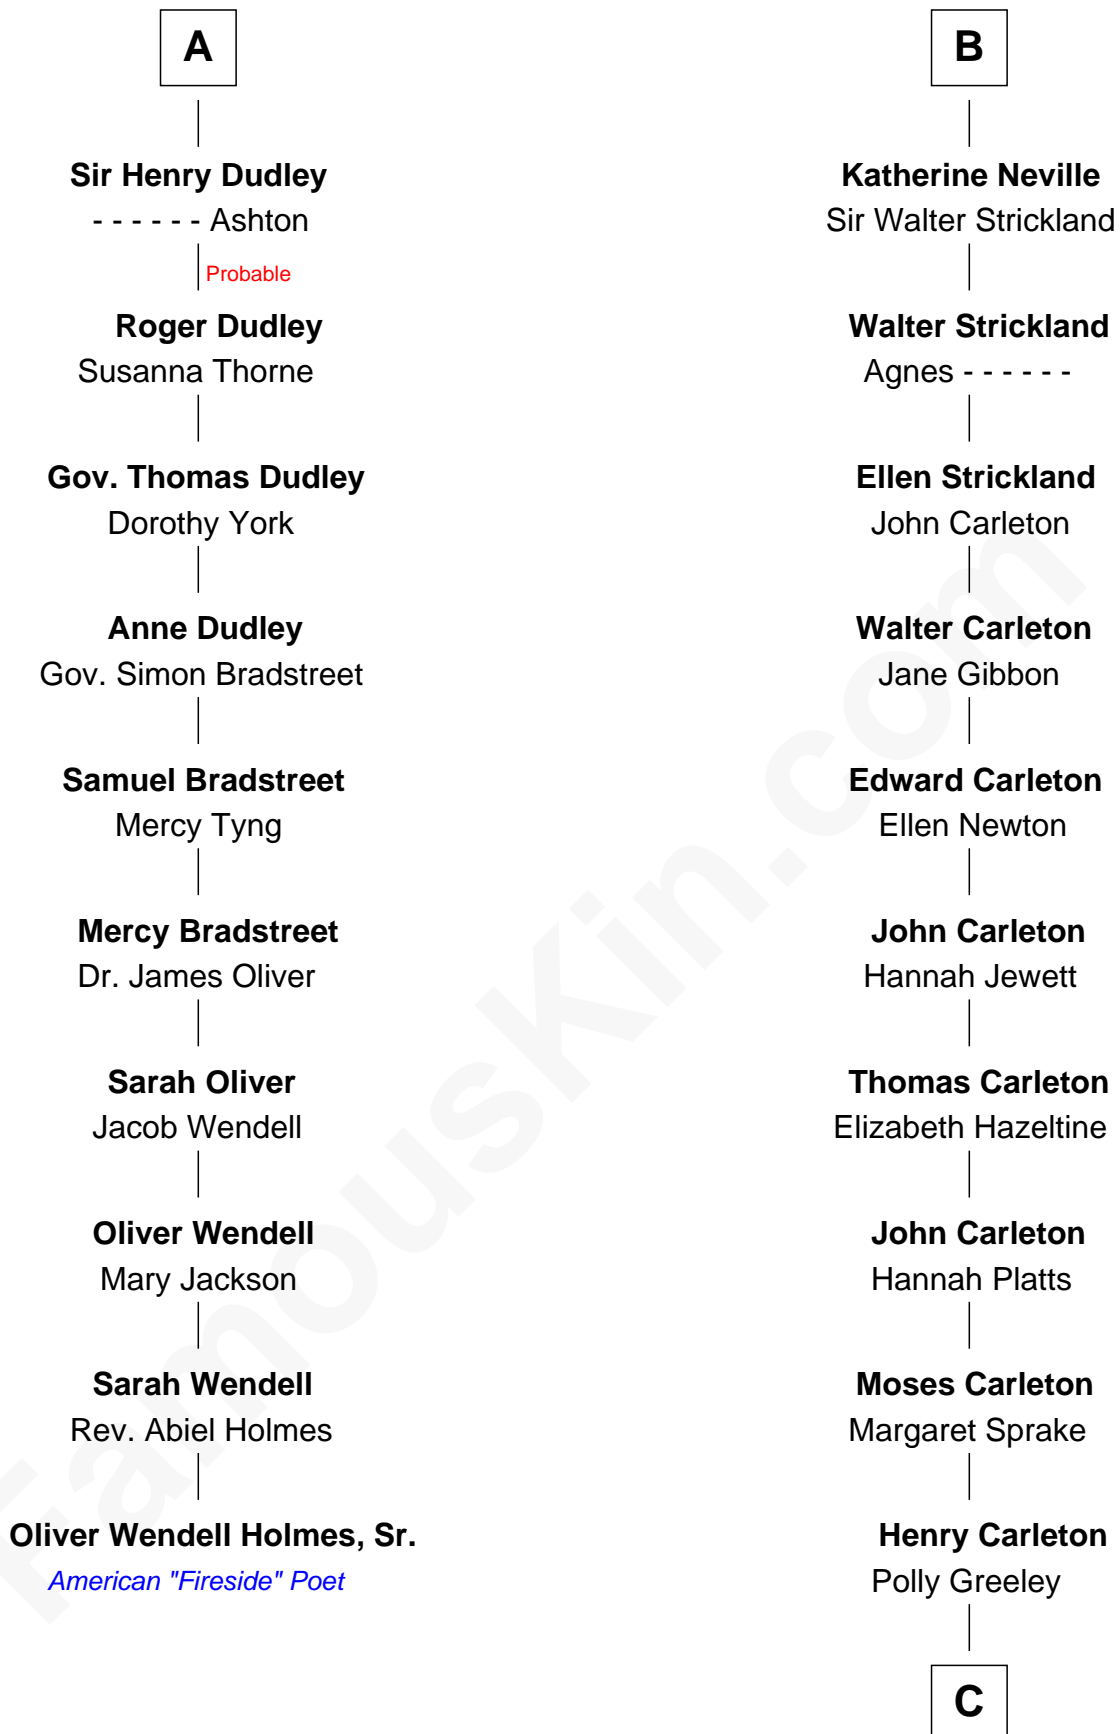

FamousKin.com
Relationship Chart of
Oliver Wendell Holmes, Sr.
American "Fireside" Poet

16th cousin 2 times removed of

Charles A. Pillsbury
Co-Founder of C.A. Pillsbury Co.

C

|
Margaret Sprague Carleton

George Alfred Pillsbury