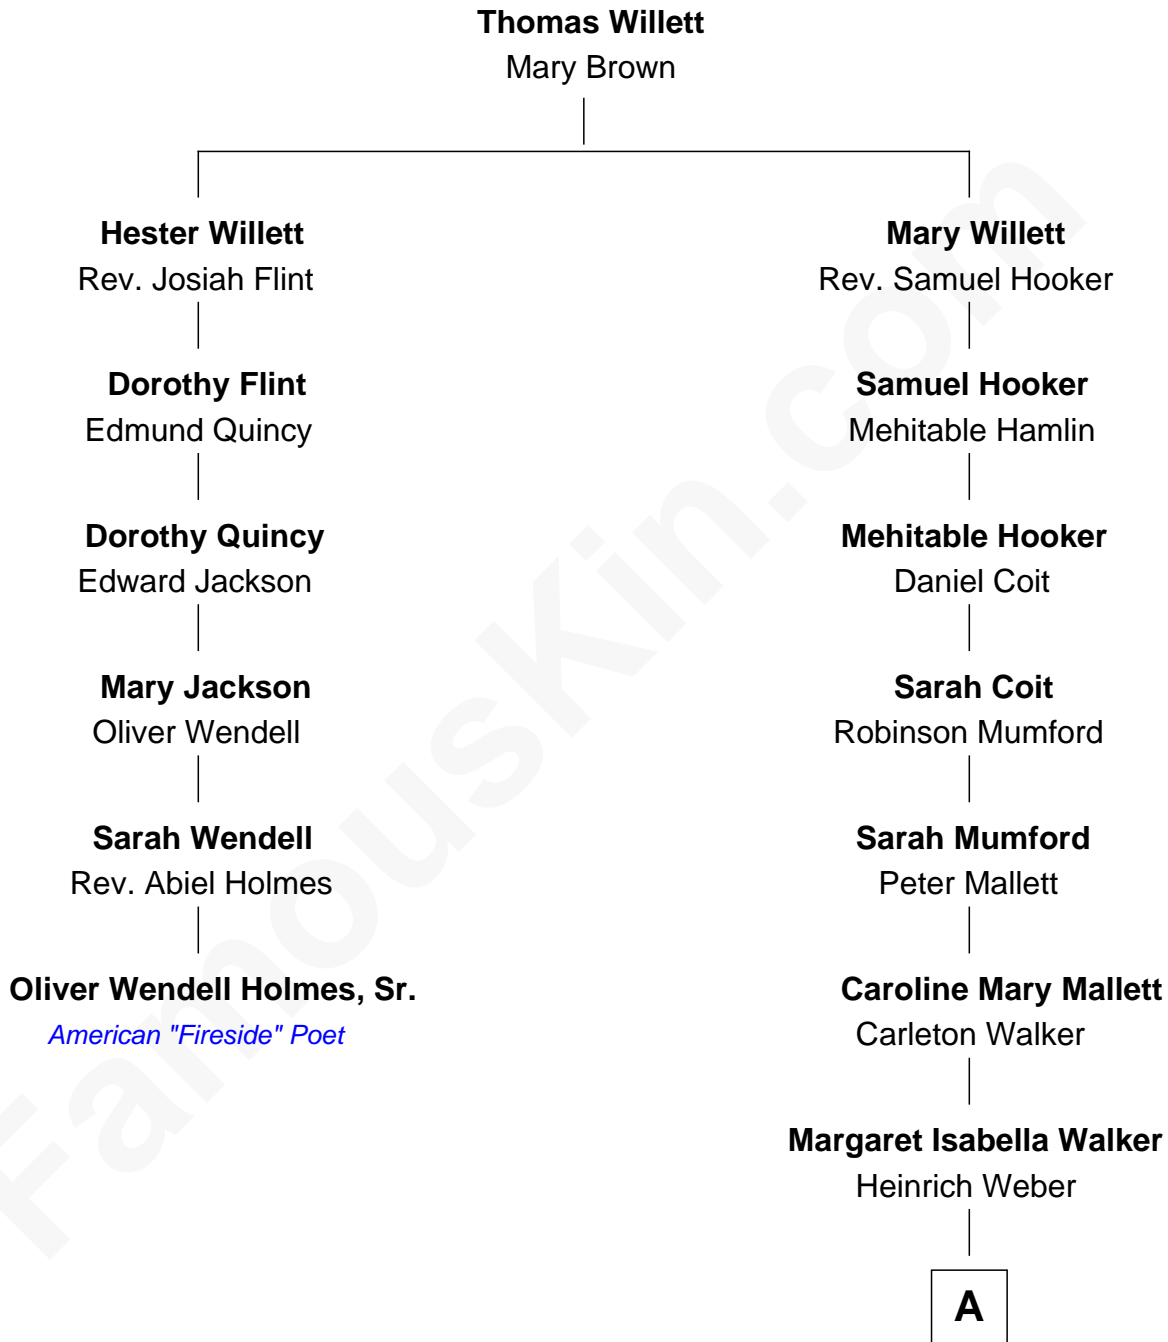

**FamousKin.com**  
**Relationship Chart of**  
**Oliver Wendell Holmes, Sr.**  
*American "Fireside" Poet*

5th cousin 5 times removed of

**Carly Fiorina**  
*CEO of Hewlett-Packard*

A

**John Walker Weber**

Maude Graves

**Cara Carleton Weber**

Harold Marvin Sneed

**Joseph Tyree Sneed**

Madelon Montross Juergens

**Carly Fiorina**

*CEO of Hewlett-Packard*