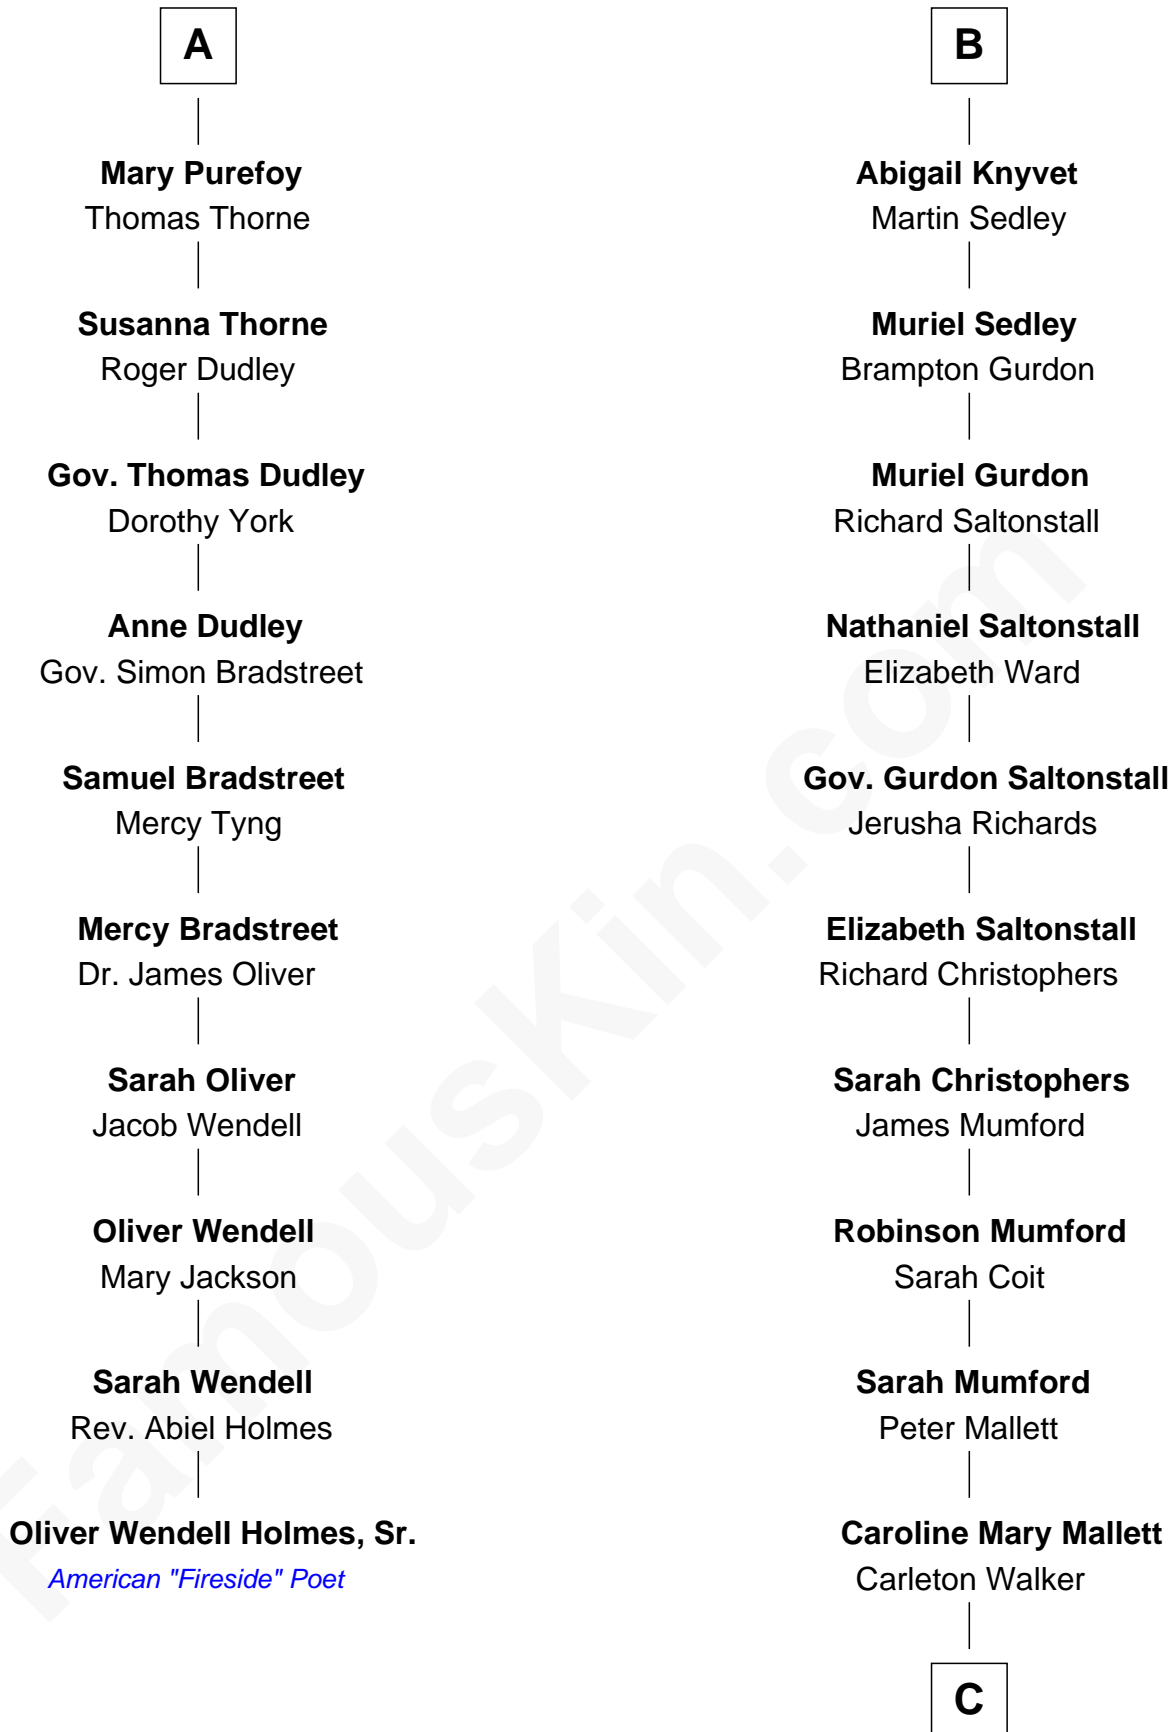

**FamousKin.com**  
**Relationship Chart of**  
**Oliver Wendell Holmes, Sr.**  
*American "Fireside" Poet*

16th cousin 5 times removed of

**Carly Fiorina**  
*CEO of Hewlett-Packard*

**Sir John Howard**  
 Alice de Bois

C

**Margaret Isabella Walker**

Heinrich Weber

**John Walker Weber**

Maude Graves

**Cara Carleton Weber**

Harold Marvin Sneed

**Joseph Tyree Sneed**