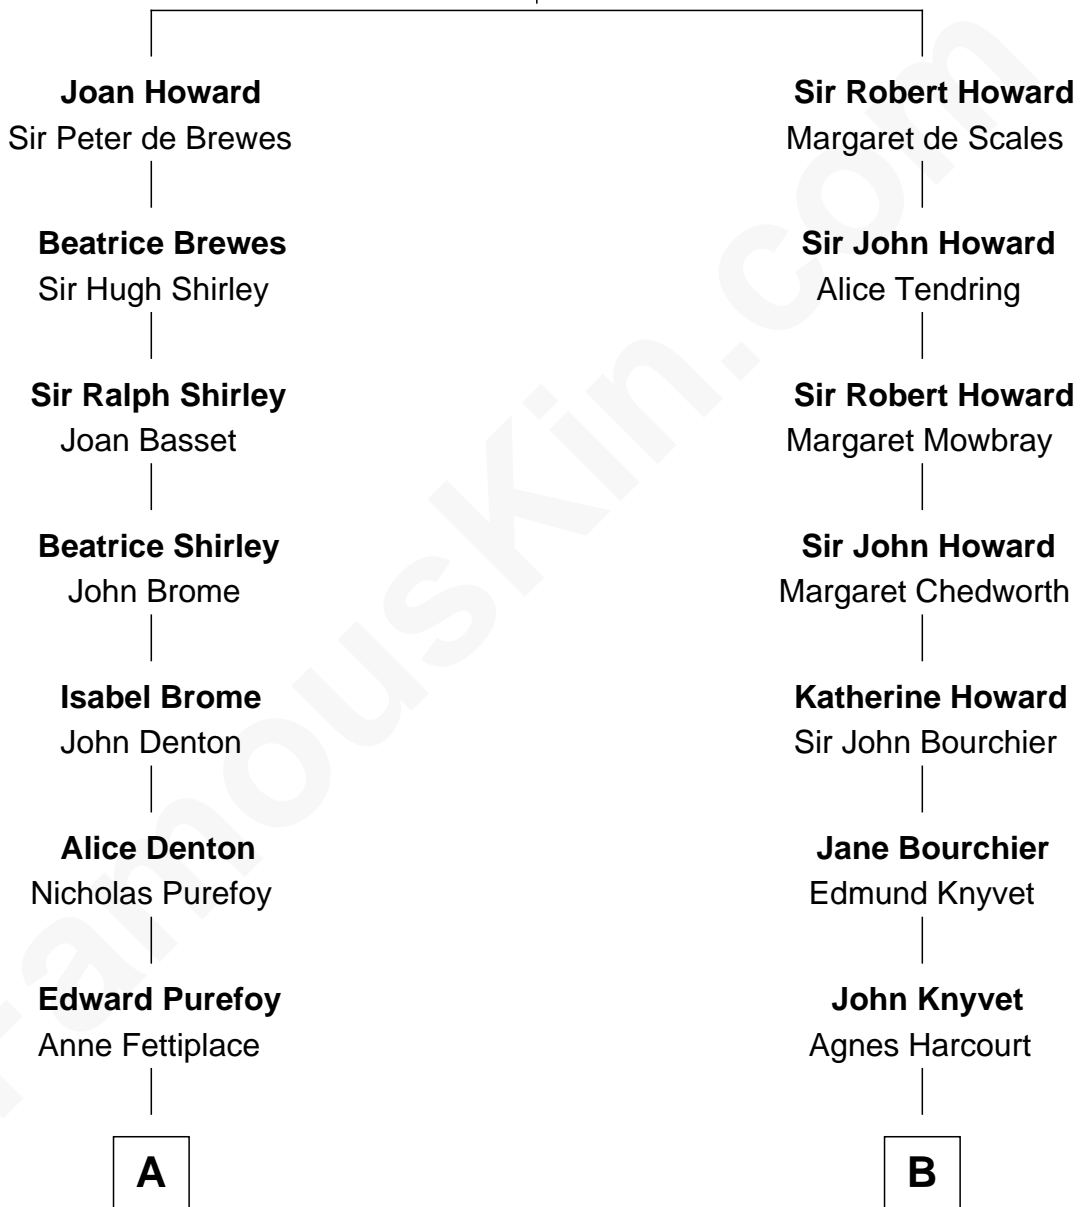

**FamousKin.com**  
**Relationship Chart of**  
**Oliver Wendell Holmes, Sr.**  
*American "Fireside" Poet*

16th cousin 5 times removed of

**Carly Fiorina**  
*CEO of Hewlett-Packard*

**Sir John Howard**  
 Alice de Bois

C

**Margaret Isabella Walker**

Heinrich Weber

**John Walker Weber**

Maude Graves

**Cara Carleton Weber**

Harold Marvin Sneed

**Joseph Tyree Sneed**